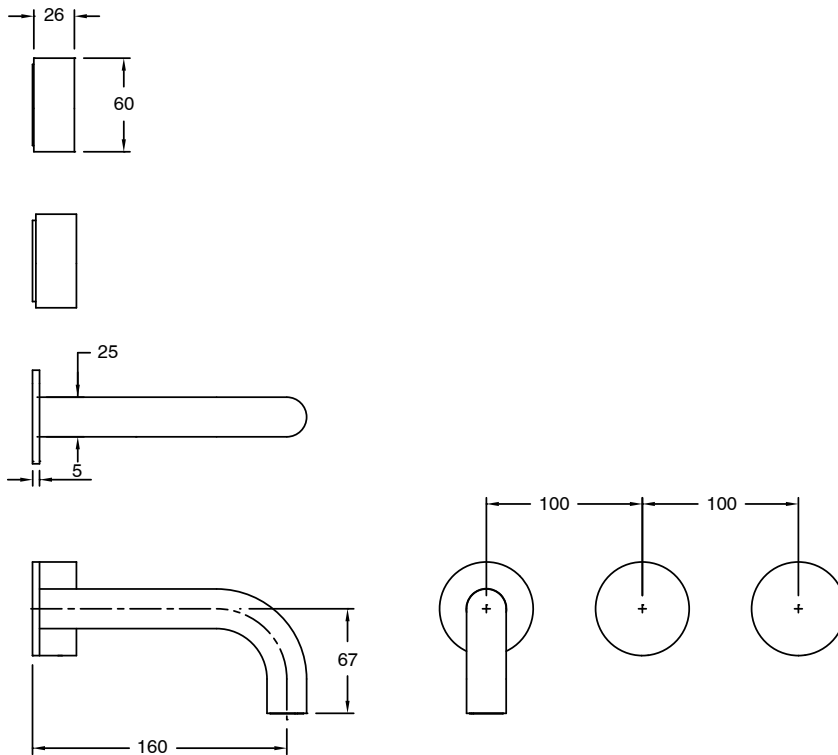

SUSSEX

Sussex Pure Wall Basin Hostess System 160mm with Linear Textured Handles
PVD Brushed Nickel (3 Star) Lead Free
50777

SPECIFICATIONS

Recommended Use	Residential;Commercial
Colour Finish	Brushed Nickel
Primary Material	Lead Free Brass
Recommended Pressure Range	150 - 500 kPa as per AS3500
Max Continuous Working Temperature (deg C)	65
Min Continuous Working Temperature (deg C)	1

WARRANTY

Residential Use (Years)	40
Commercial Use (Years)	10

Please refer to Sussex Warranty page for full Terms and Conditions

Dimensions are nominal measurements only.

CLEANING RECOMMENDATIONS:

We recommend the use of soapy water or approved cleaners. This product should not be cleaned with abrasive materials. Damage caused by any improper treatment is not covered by the product warranty. Refer to Warranty Conditions

Disclaimer: Products in this specification manual must by regulation be installed by licensed and registered trade people. The manufacturer/distributor reserves the right to vary specifications or delete models from their range without prior notification. Dimensions are nominal measurements only. Dimensions and set-outs listed are correct at time of publication however the manufacturer/distributor takes no responsibility for printing errors.

Published 07/05/2026

To see the complete Sussex range go to www.reece.com.au