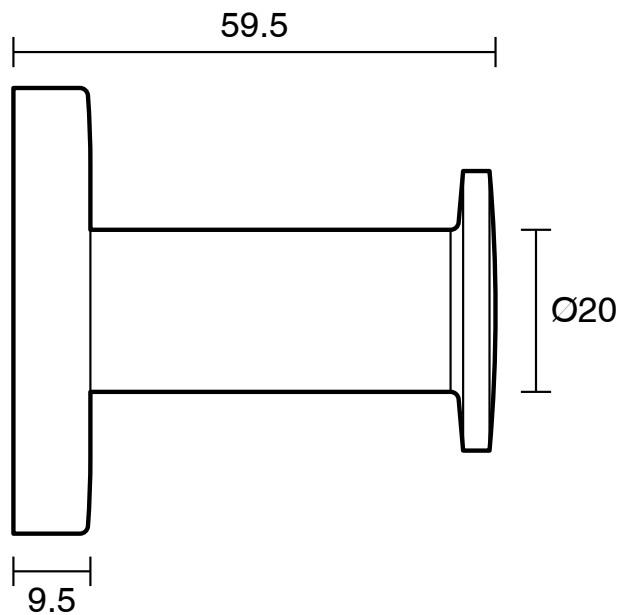

Roca Ona Robe Hook Matte Black

15048

| SPECIFICATIONS | |
|---|------------------------|
| Recommended Use | Residential;Commercial |
| Colour Finish | Matte Black |
| Primary Material | Brass |
| WARRANTY | |
| Residential & Commercial Use (Years) | 25 |
| Parts Replacement Only (Years) | 1 |
| <i>Please refer to Roca Warranty page for full Terms and Conditions</i> | |