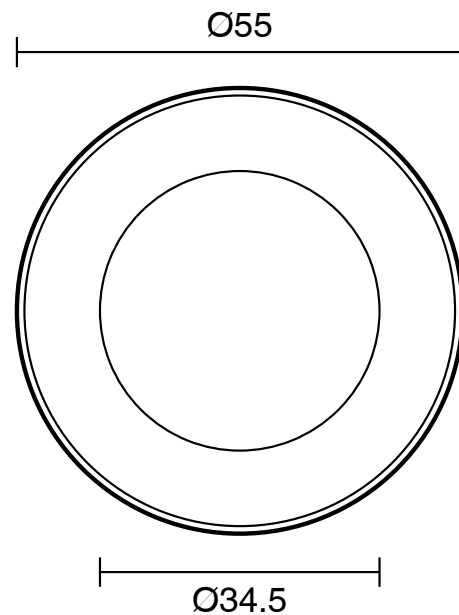

Roca Ona Robe Hook Matte Black

15048

| SPECIFICATIONS | |
|---|------------------------|
| Recommended Use | Residential;Commercial |
| Colour Finish | Matte Black |
| Primary Material | Brass |
| WARRANTY | |
| Residential & Commercial Use (Years) | 25 |
| Parts Replacement Only (Years) | 1 |
| <i>Please refer to Roca Warranty page for full Terms and Conditions</i> | |