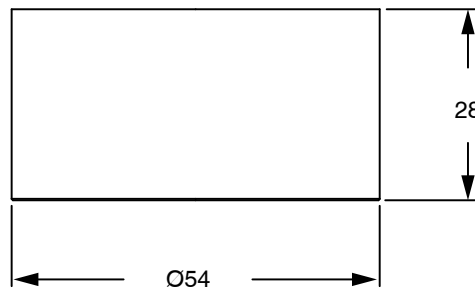

SUSSEX

Sussex Pure Diverter with Diamond Textured Handle PVD Brushed Nickel Lead Free

47234

SPECIFICATIONS	
Recommended Use	Residential;Commercial
Colour Finish	Brushed Nickel
Primary Material	Lead Free Brass
Recommended Pressure Range	150 - 500 kPa as per AS3500
Max Continuous Working Temperature (deg C)	65
Min Continuous Working Temperature (deg C)	1
WARRANTY	
Residential Use (Years)	40
Commercial Use (Years)	10
<i>Please refer to Sussex Warranty page for full Terms and Conditions</i>	