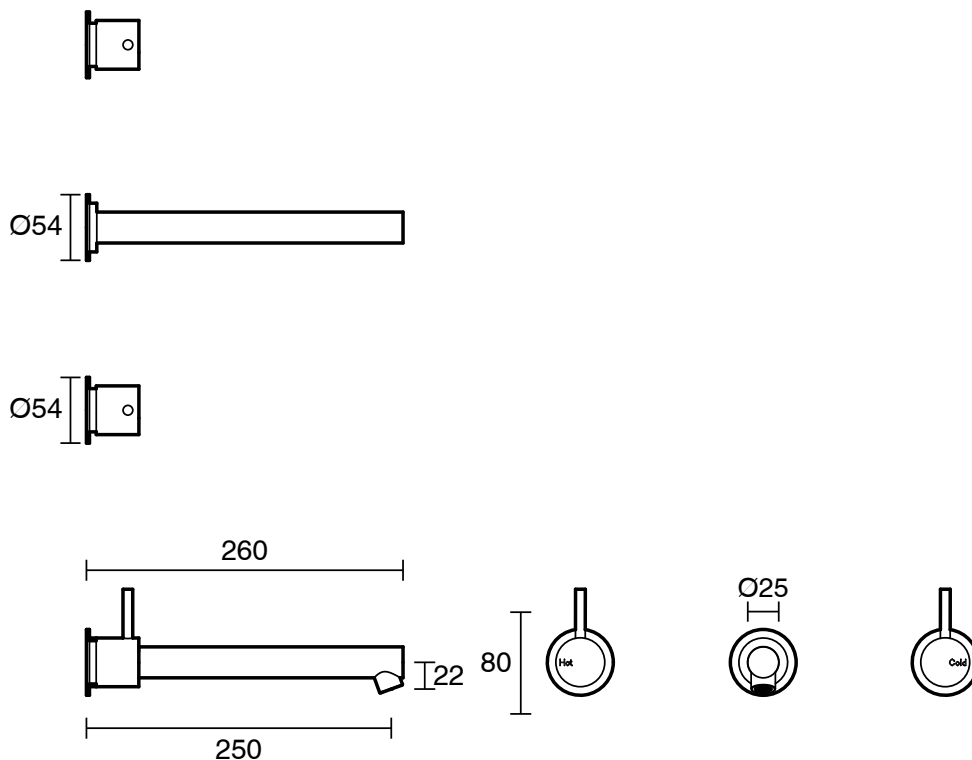

SUSSEX

Scala Wall Bath Set Straight 250mm PVD Brushed Gold Lead Free

51281

SPECIFICATIONS	
Recommended Use	Residential;Commercial
Colour Finish	Brushed Gold
Primary Material	Lead Free Brass
Recommended Pressure Range	150 - 500 kPa as per AS3500
Max Continuous Working Temperature (deg C)	65
Min Continuous Working Temperature (deg C)	1
WARRANTY	
Residential Use (Years)	40
Commercial Use (Years)	10
<i>Please refer to Sussex Warranty page for full Terms and Conditions</i>	

Disclaimer: Products in this specification manual must by regulation be installed by licensed and registered trade people. The manufacturer/distributor reserves the right to vary specifications or delete models from their range without prior notification. Dimensions are nominal measurements only. Dimensions and set-outs listed are correct at time of publication however the manufacturer/distributor takes no responsibility for printing errors.