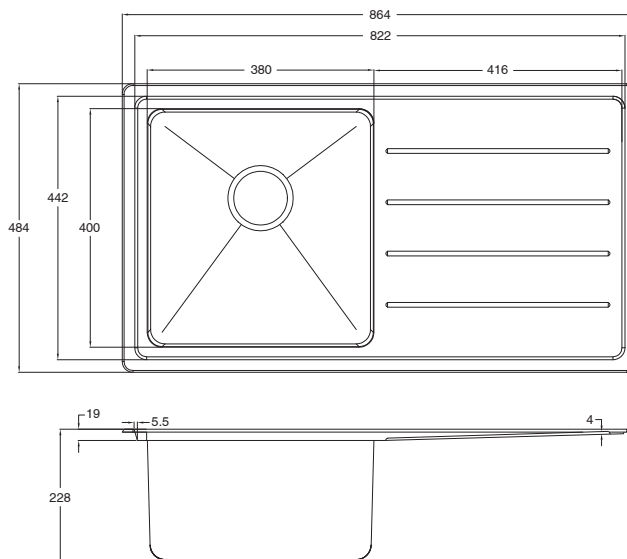

### SPECIFICATIONS

Recommended Use	Residential;Commercial
Colour	Stainless Steel
Finish	Satin
Material	Stainless Steel (304 Grade)
Bowl Type	Single Bowl
Bowl Configuration	Left Hand Bowl with Drainer
Sink Installation	Inset / Undermount
Fixing	Clipping System
Overflow Configuration	No Overflow
Taphole Configuration	No Taphole
Plug & Waste Type	90mm Basket Waste
Plug & Waste	Included

Dimensions are nominal measurements only.