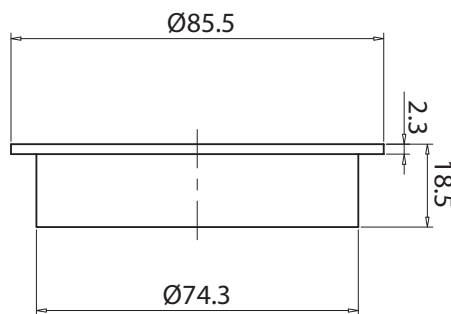

mizu

Mizu Drift Brass Trapscrew Grate Round 80mm Matte Black

246024

SPECIFICATIONS	
Recommended Use	Residential;Commercial
Colour Finish	Matte Black
Primary Material	DR Brass
WARRANTY	
Parts Replacement Only - excludes labour costs (Years)	1
<i>Please refer to Mizu Warranty page for full Terms and Conditions</i>	