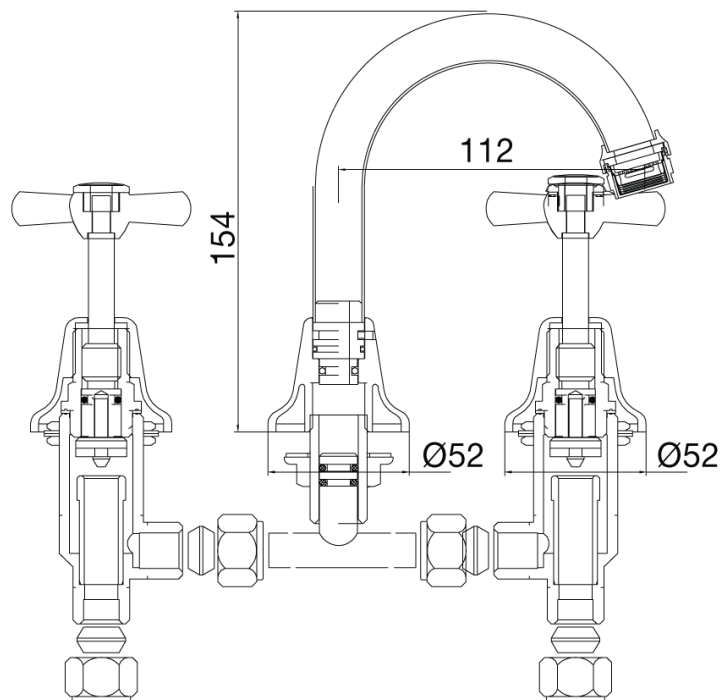

Posh Bristol Basin Set Swivel White/ Gold (4 Star)

9502197

SPECIFICATIONS

Recommended Use	Residential;Commercial
Colour Finish	White;Gold
Primary Material	DR Brass
Recommended Pressure Range	150 - 500 kPa as per AS3500
Max Continuous Working Temperature (deg C)	80
Min Continuous Working Temperature (deg C)	5
Hot Water Unit Suitability	Storage Tank;Continuous Flow

WARRANTY

Residential & Commercial Use (Years)	25
Spare Parts & Labour (Years)	1

Please refer to Posh Warranty Page for full Terms and Conditions

Dimensions are nominal measurements only.

CLEANING RECOMMENDATIONS:

We recommend the use of soapy water or approved cleaners. This product should not be cleaned with abrasive materials. Damage caused by any improper treatment is not covered by the product warranty. Refer to Warranty Conditions

Disclaimer: Products in this specification manual must by regulation be installed by licensed and registered trade people. The manufacturer/distributor reserves the right to vary specifications or delete models from their range without prior notification. Dimensions are nominal measurements only. Dimensions and set-outs listed are correct at time of publication however the manufacturer/distributor takes no responsibility for printing errors.

Published 01/04/2026

To see the complete Posh range go to
www.reece.com.au