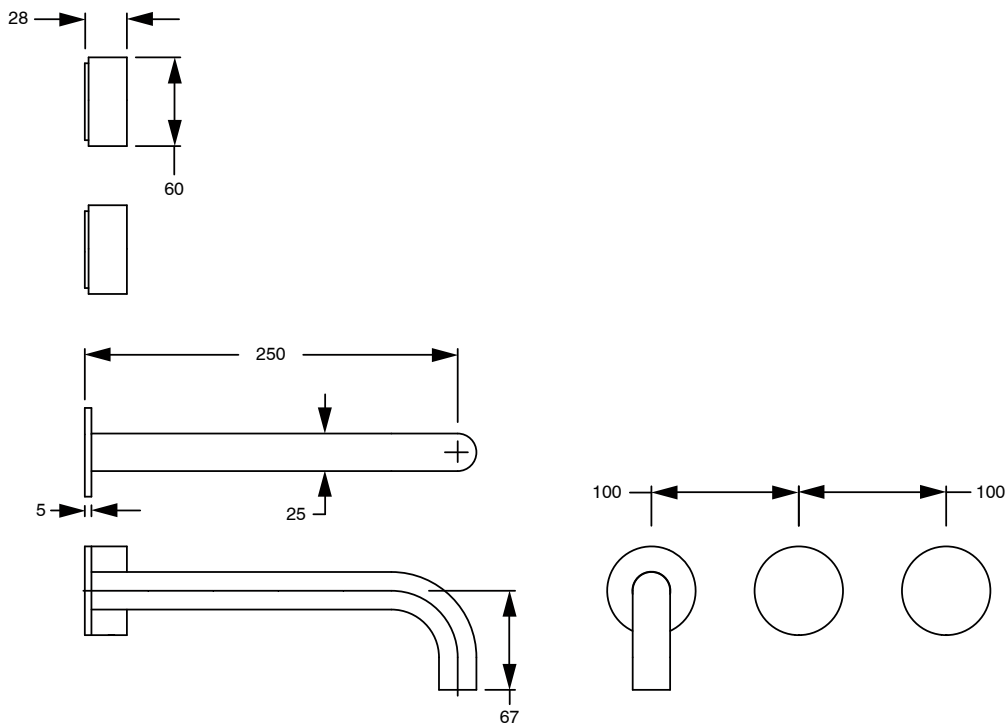

SUSSEX

Sussex Pure Wall Bath Hostess System 250mm PVD Brushed Gold Lead Free

46868

SPECIFICATIONS

Recommended Use	Residential;Commercial
Colour Finish	Brushed Gold
Primary Material	Lead Free Brass
Recommended Pressure Range	150 - 500 kPa as per AS3500
Max Continuous Working Temperature (deg C)	65
Min Continuous Working Temperature (deg C)	1

WARRANTY

Residential Use (Years)	40
Commercial Use (Years)	10

Please refer to Sussex Warranty page for full Terms and Conditions

Dimensions are nominal measurements only.

CLEANING RECOMMENDATIONS:

We recommend the use of soapy water or approved cleaners. This product should not be cleaned with abrasive materials. Damage caused by any improper treatment is not covered by the product warranty. Refer to Warranty Conditions

Disclaimer: Products in this specification manual must by regulation be installed by licensed and registered trade people. The manufacturer/distributor reserves the right to vary specifications or delete models from their range without prior notification. Dimensions are nominal measurements only. Dimensions and set-outs listed are correct at time of publication however the manufacturer/distributor takes no responsibility for printing errors.

Published 14/05/2026

To see the complete Sussex range go to www.reece.com.au