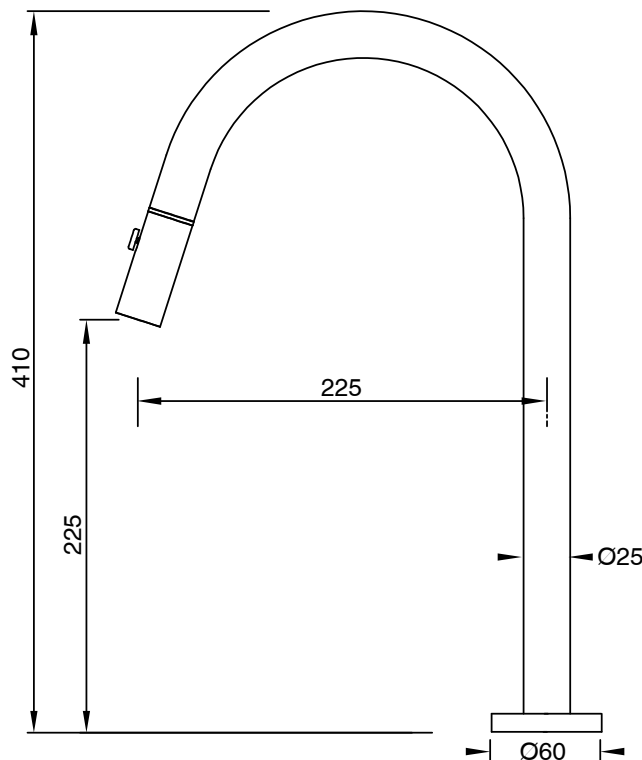

SUSSEX

Sussex Pure Sink Outlet Pull Out Spray PVD Matte Black (4 Star) Lead Free

50575

SPECIFICATIONS	
Recommended Use	Residential;Commercial
Colour Finish	Matte Black
Primary Material	Lead Free Brass
Recommended Pressure Range	150 - 500 kPa as per AS3500
Max Continuous Working Temperature (deg C)	65
Min Continuous Working Temperature (deg C)	1
WARRANTY	
Residential Use (Years)	40
Commercial Use (Years)	10
<i>Please refer to Sussex Warranty page for full Terms and Conditions</i>	

Disclaimer: Products in this specification manual must by regulation be installed by licensed and registered trade people. The manufacturer/distributor reserves the right to vary specifications or delete models from their range without prior notification. Dimensions are nominal measurements only. Dimensions and set-outs listed are correct at time of publication however the manufacturer/distributor takes no responsibility for printing errors.