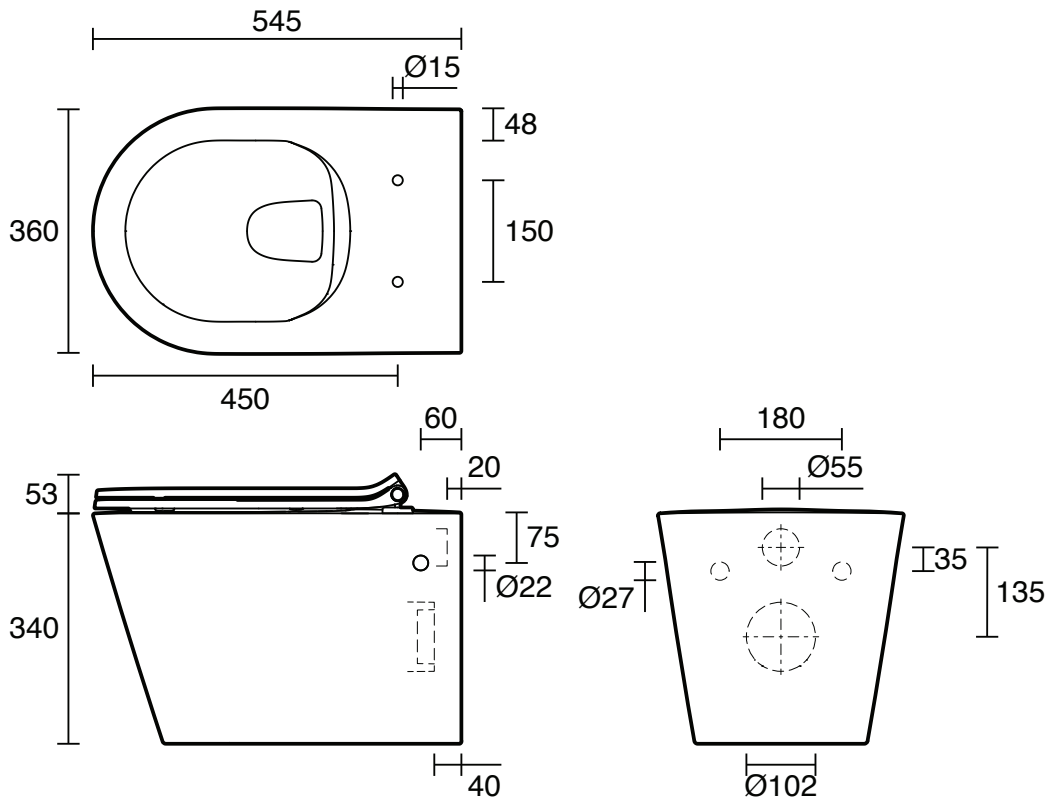

## Kado Lux Wall Hung Rimless Plus Pan with Soft Close Quick Release Thin Seat White (4 Star)

1832073

SPECIFICATIONS	
Recommended Use	Residential;Commercial
Pan Material	Vitreous China
Toilet Seat Material	Polypropylene (PP)
Weight of Pan (kg)	23.5
Toilet Seat Type	Soft Close;Quick Release;Thin
Rim Configuration	Rimless
Outlet Type	P Trap
WARRANTY	
Residential & Commercial Use (Years)	25
Spare Parts & Labour (Years)	1
<i>Please refer to Kado Warranty Page for full Terms and Conditions</i>	

Dimensions are nominal measurements only.