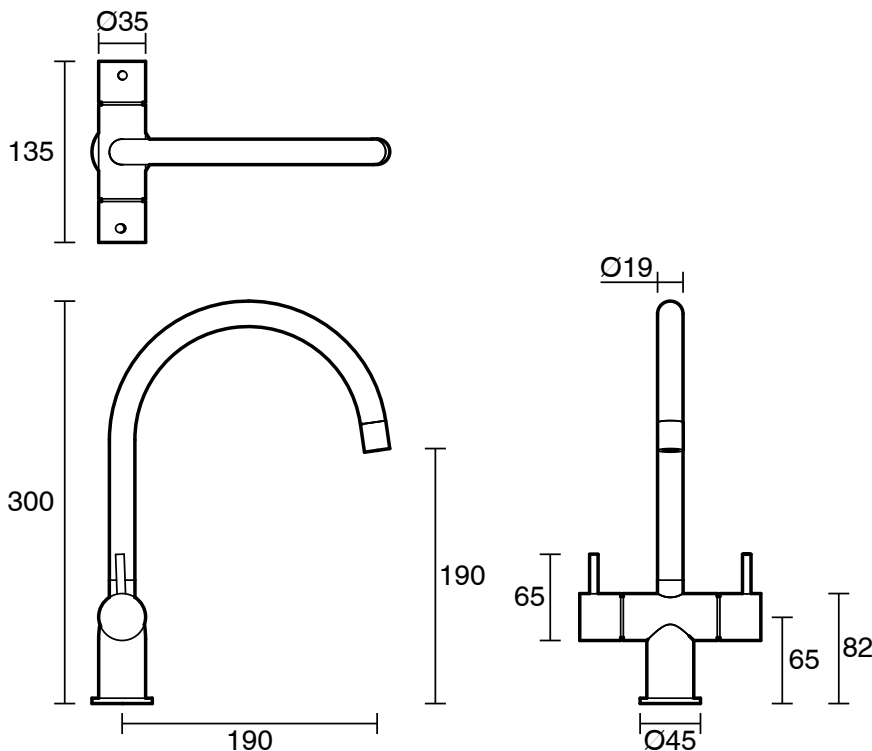

## Sussex Scala Mini Twin Handle Mixer Tap Large Curved Spout LUX PVD Brushed Platinum Gold (5 Star)

2268216

SPECIFICATIONS	
Recommended Use	Residential;Commercial
Colour Finish	Brushed Platinum Gold
Primary Material	DR Brass
Recommended Pressure Range	150 - 500 kPa as per AS3500
Max Continuous Working Temperature (deg C)	65
Min Continuous Working Temperature (deg C)	1
WARRANTY	
Residential Use (Years)	40
Commercial Use (Years)	10
<i>Please refer to Sussex Warranty page for full Terms and Conditions</i>	

Dimensions are nominal measurements only.

**Disclaimer:** Products in this specification manual must by regulation be installed by licensed and registered trade people. The manufacturer/distributor reserves the right to vary specifications or delete models from their range without prior notification. Dimensions are nominal measurements only. Dimensions and set-outs listed are correct at time of publication however the manufacturer/distributor takes no responsibility for printing errors.