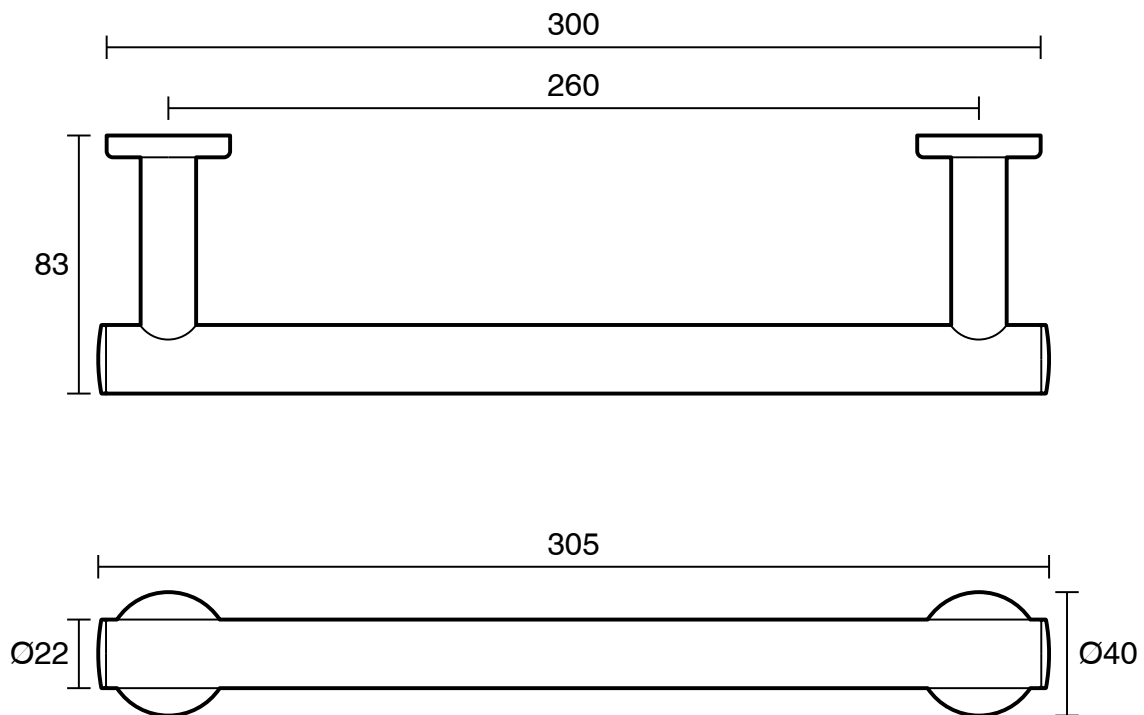

mizu

Mizu Drift Single Towel Rail 300mm Chrome

9501322

SPECIFICATIONS

Recommended Use	Residential;Commercial
Colour Finish	Polished Chrome
Primary Material	DR Brass

WARRANTY

Residential & Commercial Use (Years)	25
Spare Parts & Labour (Years)	1

Please refer to Mizu Warranty page for full Terms and Conditions

Dimensions are nominal measurements only.

CLEANING RECOMMENDATIONS:

We recommend the use of soapy water or approved cleaners. This product should not be cleaned with abrasive materials. Damage caused by any improper treatment is not covered by the product warranty. Refer to Warranty Conditions

Disclaimer: Products in this specification manual must by regulation be installed by licensed and registered trade people. The manufacturer/distributor reserves the right to vary specifications or delete models from their range without prior notification. Dimensions are nominal measurements only. Dimensions and set-outs listed are correct at time of publication however the manufacturer/distributor takes no responsibility for printing errors.

Published 01/04/2026

To see the complete Mizu range go to www.reece.com.au