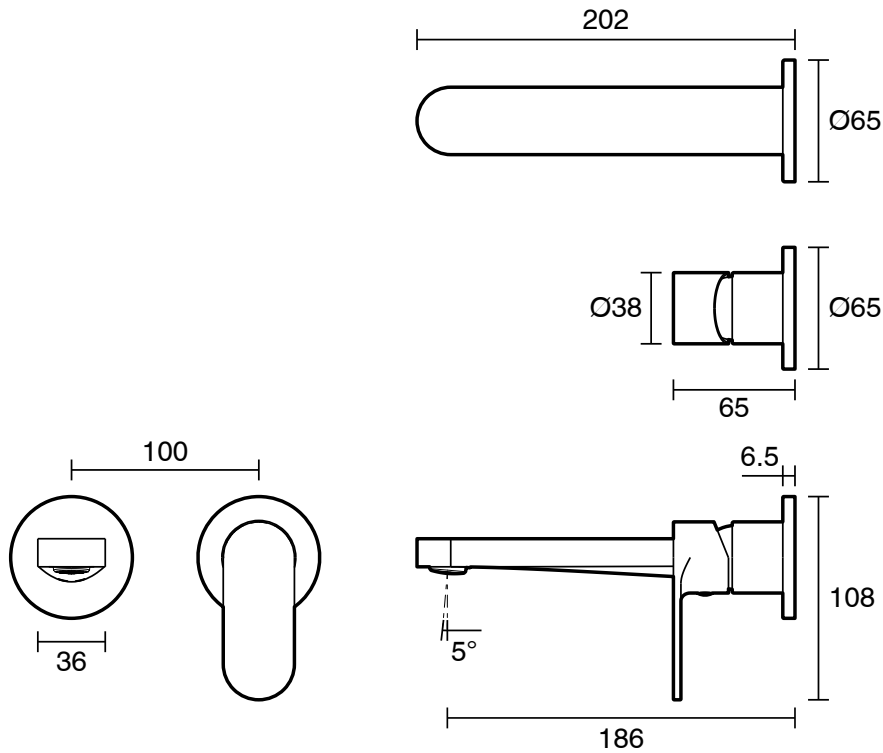

mizu

Mizu Soothe MK2 Wall Basin/Bath Mixer 2 Piece Trimset Brushed Gunmetal (6 Star) Lead Free

2265230

SPECIFICATIONS

Recommended Use	Residential;Commercial
Colour Finish	Brushed Gunmetal
Primary Material	Lead Free Brass
Recommended Pressure Range	150 - 500 kPa as per AS3500
Max Continuous Working Temperature (deg C)	70
Min Continuous Working Temperature (deg C)	5

WARRANTY

Residential & Commercial Use (Years)	25
Spare Parts & Labour (Years)	1

Please refer to Mizu Warranty page for full Terms and Conditions

Dimensions are nominal measurements only.

CLEANING RECOMMENDATIONS:

We recommend the use of soapy water or approved cleaners. This product should not be cleaned with abrasive materials. Damage caused by any improper treatment is not covered by the product warranty. Refer to Warranty Conditions

Disclaimer: Products in this specification manual must by regulation be installed by licensed and registered trade people. The manufacturer/distributor reserves the right to vary specifications or delete models from their range without prior notification. Dimensions are nominal measurements only. Dimensions and set-outs listed are correct at time of publication however the manufacturer/distributor takes no responsibility for printing errors.

Published 01/04/2026

To see the complete Mizu range go to www.reece.com.au