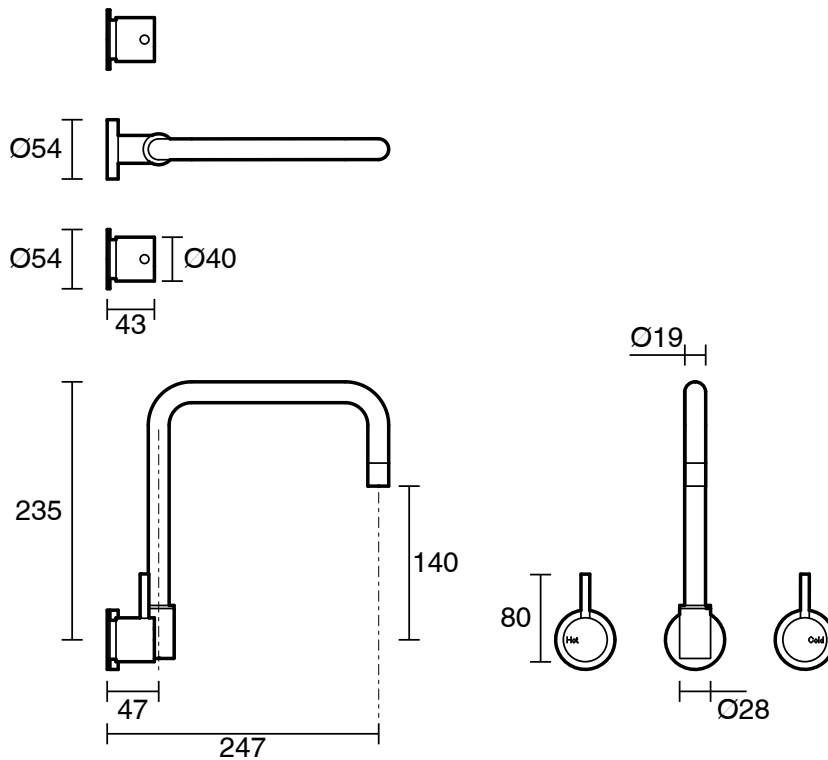

SUSSEX

Scala Wall Sink Set Square PVD Brushed Gold (3 Star) Lead Free

52711

SPECIFICATIONS

Recommended Use	Residential;Commercial
Colour Finish	Brushed Gold
Primary Material	Lead Free Brass
Recommended Pressure Range	150 - 500 kPa as per AS3500
Max Continuous Working Temperature (deg C)	65
Min Continuous Working Temperature (deg C)	1

WARRANTY

Residential Use (Years)	40
Commercial Use (Years)	10

Please refer to Sussex Warranty page for full Terms and Conditions

Dimensions are nominal measurements only.

CLEANING RECOMMENDATIONS:

We recommend the use of soapy water or approved cleaners. This product should not be cleaned with abrasive materials. Damage caused by any improper treatment is not covered by the product warranty. Refer to Warranty Conditions

Disclaimer: Products in this specification manual must by regulation be installed by licensed and registered trade people. The manufacturer/distributor reserves the right to vary specifications or delete models from their range without prior notification. Dimensions are nominal measurements only. Dimensions and set-outs listed are correct at time of publication however the manufacturer/distributor takes no responsibility for printing errors.

Published 01/05/2026

To see the complete Sussex range go to www.reece.com.au