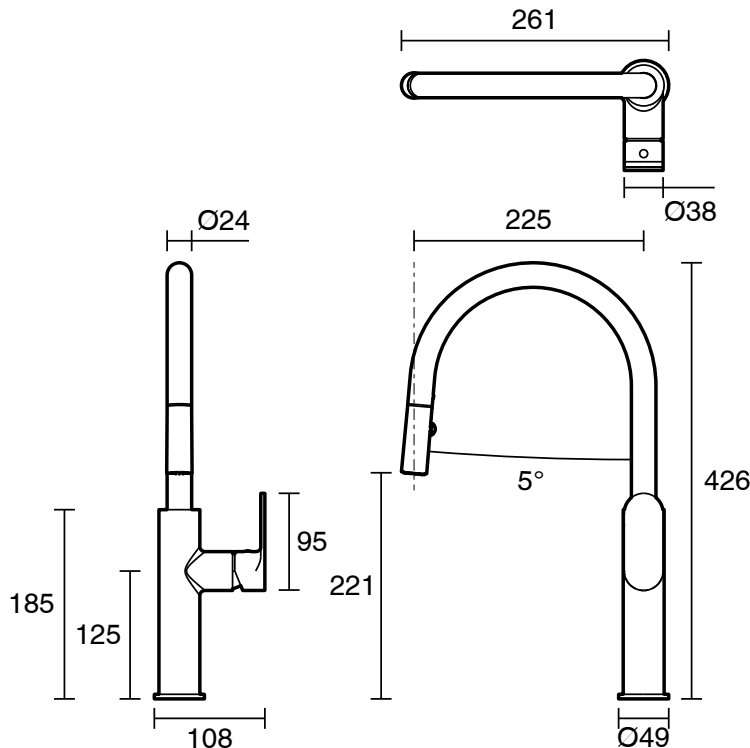

mizu

Mizu Soothe MK2 Gooseneck Pull Out Sink Mixer Curved Matte Black (5 Star) Lead Free

2267441

SPECIFICATIONS	
Recommended Use	Residential;Commercial
Colour Finish	Matte Black
Primary Material	Lead Free Brass
Recommended Pressure Range	150 - 500 kPa as per AS3500
Max Continuous Working Temperature (deg C)	65
Min Continuous Working Temperature (deg C)	5
WARRANTY	
Residential & Commercial Use (Years)	25
Spare Parts & Labour (Years)	1
<i>Please refer to Mizu Warranty page for full Terms and Conditions</i>	

Disclaimer: Products in this specification manual must by regulation be installed by licensed and registered trade people. The manufacturer/distributor reserves the right to vary specifications or delete models from their range without prior notification. Dimensions are nominal measurements only. Dimensions and set-outs listed are correct at time of publication however the manufacturer/distributor takes no responsibility for printing errors.