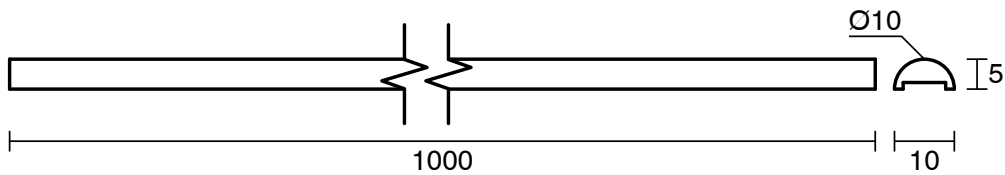

KADO

Kado Lux Shower Screen Water Bar 1000mm Matte Black

1705978

SPECIFICATIONS

Recommended Use	Residential;Commercial
Colour Finish	Matte Black
Primary Material	Aluminium
Mounting	Floor;Product Surface

WARRANTY

Residential & Commercial Use (Years)	25
Spare Parts & Labour (Years)	1

Please refer to Kado Warranty Page for full Terms and Conditions

Dimensions are nominal measurements only.

CLEANING RECOMMENDATIONS:

We recommend the use of soapy water or approved cleaners. This product should not be cleaned with abrasive materials. Damage caused by any improper treatment is not covered by the product warranty. Refer to Warranty Conditions

Disclaimer: Products in this specification manual must by regulation be installed by licensed and registered trade people. The manufacturer/distributor reserves the right to vary specifications or delete models from their range without prior notification. Dimensions are nominal measurements only. Dimensions and set-outs listed are correct at time of publication however the manufacturer/distributor takes no responsibility for printing errors.

Published 01/04/2026

To see the complete Kado range go to
www.reece.com.au