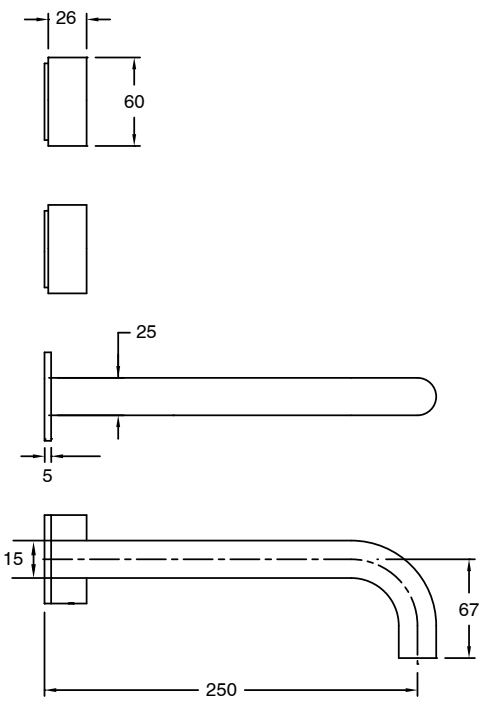

SUSSEX

**Sussex Pure Wall Basin Hostess System 250mm with Diamond Textured Handles
PVD Brushed Bronze (3 Star) Lead Free
50853**

SPECIFICATIONS

Recommended Use	Residential;Commercial
Colour Finish	Brushed Bronze
Primary Material	Lead Free Brass
Recommended Pressure Range	150 - 500 kPa as per AS3500
Max Continuous Working Temperature (deg C)	65
Min Continuous Working Temperature (deg C)	1

WARRANTY

Residential Use (Years)	40
Commercial Use (Years)	10

Please refer to Sussex Warranty page for full Terms and Conditions

Dimensions are nominal measurements only.

CLEANING RECOMMENDATIONS:

We recommend the use of soapy water or approved cleaners. This product should not be cleaned with abrasive materials. Damage caused by any improper treatment is not covered by the product warranty. Refer to Warranty Conditions

Disclaimer: Products in this specification manual must by regulation be installed by licensed and registered trade people. The manufacturer/distributor reserves the right to vary specifications or delete models from their range without prior notification. Dimensions are nominal measurements only. Dimensions and set-outs listed are correct at time of publication however the manufacturer/distributor takes no responsibility for printing errors.
Published 07/05/2026

To see the complete Sussex range go to www.reece.com.au