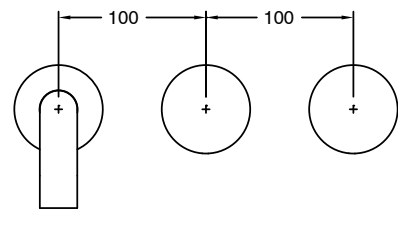

SUSSEX

**Sussex Pure Wall Basin Hostess System 250mm with Diamond Textured Handles
PVD Brushed Bronze (3 Star) Lead Free
50853**

SPECIFICATIONS

Recommended Use	Residential;Commercial
Colour Finish	Brushed Bronze
Primary Material	Lead Free Brass
Recommended Pressure Range	150 - 500 kPa as per AS3500
Max Continuous Working Temperature (deg C)	65
Min Continuous Working Temperature (deg C)	1

WARRANTY

Residential Use (Years)	40
Commercial Use (Years)	10

Please refer to Sussex Warranty page for full Terms and Conditions

Dimensions are nominal measurements only.

CLEANING RECOMMENDATIONS:

We recommend the use of soapy water or approved cleaners. This product should not be cleaned with abrasive materials. Damage caused by any improper treatment is not covered by the product warranty. Refer to Warranty Conditions

Disclaimer: Products in this specification manual must by regulation be installed by licensed and registered trade people. The manufacturer/distributor reserves the right to vary specifications or delete models from their range without prior notification. Dimensions are nominal measurements only. Dimensions and set-outs listed are correct at time of publication however the manufacturer/distributor takes no responsibility for printing errors.
Published 07/05/2026

To see the complete Sussex range go to www.reece.com.au