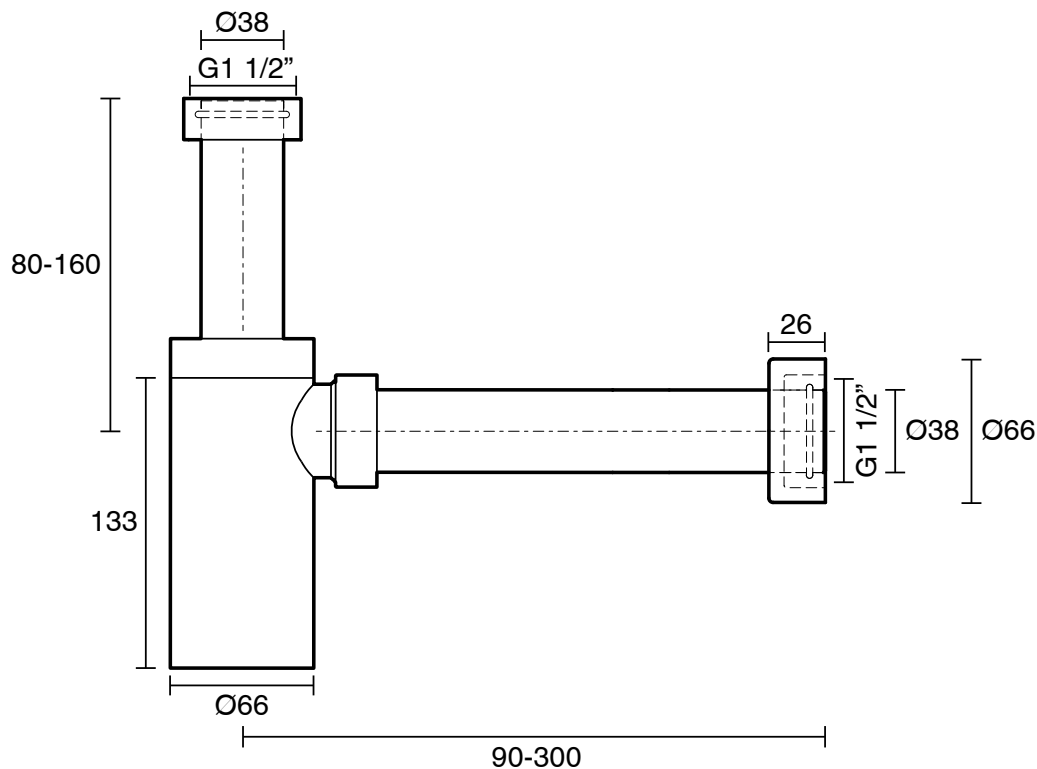

mizu

Mizu Drift Bottle Trap 40mm Satin Chrome

2262549

SPECIFICATIONS	
Recommended Use	Residential;Commercial
Colour Finish	Satin Chrome
Primary Material	DR Brass
WARRANTY	
Parts Replacement Only - excludes labour costs (Years)	1
<i>Please refer to Mizu Warranty page for full Terms and Conditions</i>	

Disclaimer: Products in this specification manual must by regulation be installed by licensed and registered trade people. The manufacturer/distributor reserves the right to vary specifications or delete models from their range without prior notification. Dimensions are nominal measurements only. Dimensions and set-outs listed are correct at time of publication however the manufacturer/distributor takes no responsibility for printing errors.