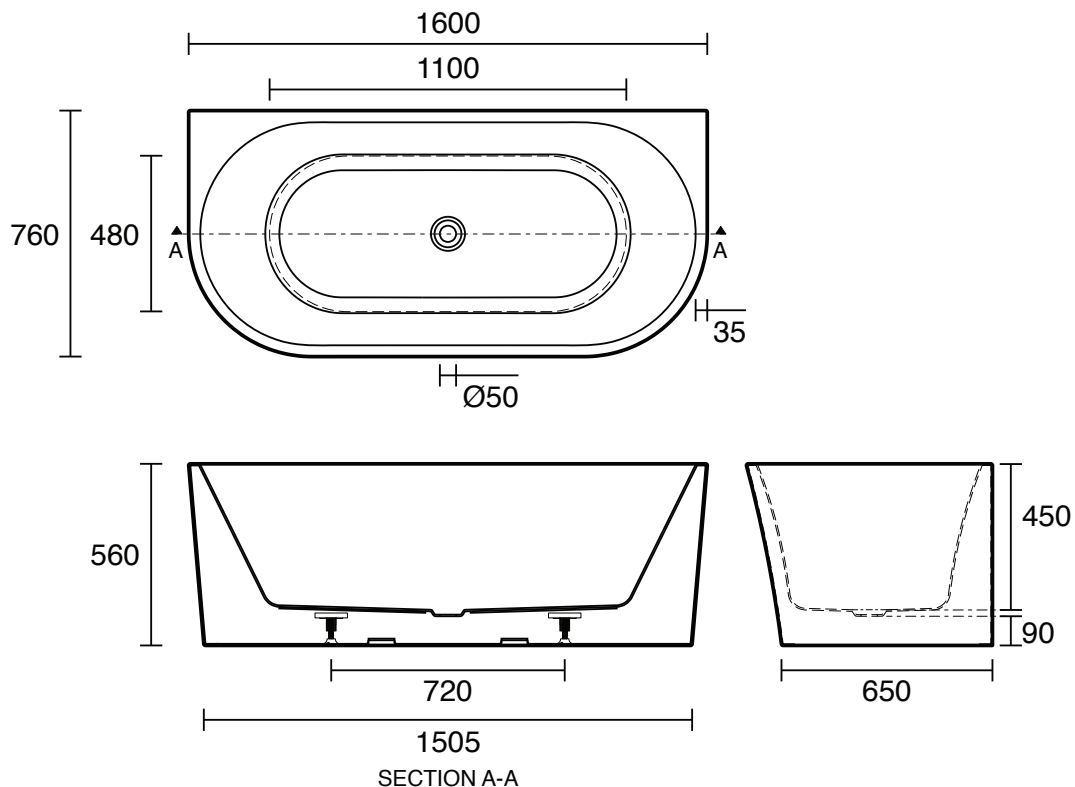

Posh Solus Back to Wall Freestanding Bath 1600

1709153

SPECIFICATIONS

Recommended Use	Residential;Commercial
Material	Sanitary Grade Acrylic
Colour	White
Capacity	250 ltr
Weight	50 kg
Fixing	Silicone to Floor
Overflow Configuration	No Overflow
Plug & Waste Size	40mm

WARRANTY

Residential Use (Years)	20
Commercial Use (Years)	1
Spare Parts & Labour (Years)	1

Please refer to Posh Warranty Page for full Terms and Conditions

Dimensions are nominal measurements only.

CLEANING RECOMMENDATIONS:

We recommend the use of soapy water or approved cleaners. This product should not be cleaned with abrasive materials. Damage caused by any improper treatment is not covered by the product warranty. Refer to Warranty Conditions

Disclaimer: Products in this specification manual must by regulation be installed by licensed and registered trade people. The manufacturer/distributor reserves the right to vary specifications or delete models from their range without prior notification. Dimensions are nominal measurements only. Dimensions and set-outs listed are correct at time of publication however the manufacturer/distributor takes no responsibility for printing errors.

Published 12/05/2026

To see the complete Posh range go to
www.reece.com.au