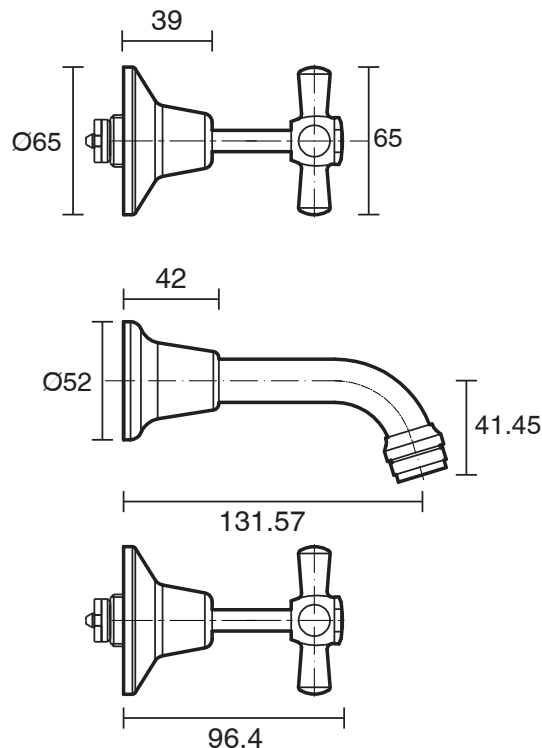

Posh Bristol Bath Set Ivory / Chrome

2205233

SPECIFICATIONS

Recommended Use	Residential;Commercial
Colour Finish	Ivory;Chrome
Primary Material	DR Brass
Recommended Pressure Range	150 - 500 kPa as per AS3500
Max Continuous Working Temperature (deg C)	80
Min Continuous Working Temperature (deg C)	5
Hot Water Unit Suitability	Storage Tank;Continuous Flow

WARRANTY

Residential & Commercial Use (Years)	25
Spare Parts & Labour (Years)	1

Please refer to Posh Warranty Page for full Terms and Conditions

Dimensions are nominal measurements only.

CLEANING RECOMMENDATIONS:

We recommend the use of soapy water or approved cleaners. This product should not be cleaned with abrasive materials. Damage caused by any improper treatment is not covered by the product warranty. Refer to Warranty Conditions

Disclaimer: Products in this specification manual must by regulation be installed by licensed and registered trade people. The manufacturer/distributor reserves the right to vary specifications or delete models from their range without prior notification. Dimensions are nominal measurements only. Dimensions and set-outs listed are correct at time of publication however the manufacturer/distributor takes no responsibility for printing errors.

Published 01/04/2026

To see the complete Posh range go to
www.reece.com.au

WaterMark
AS/NZS 3718
WMKA02260