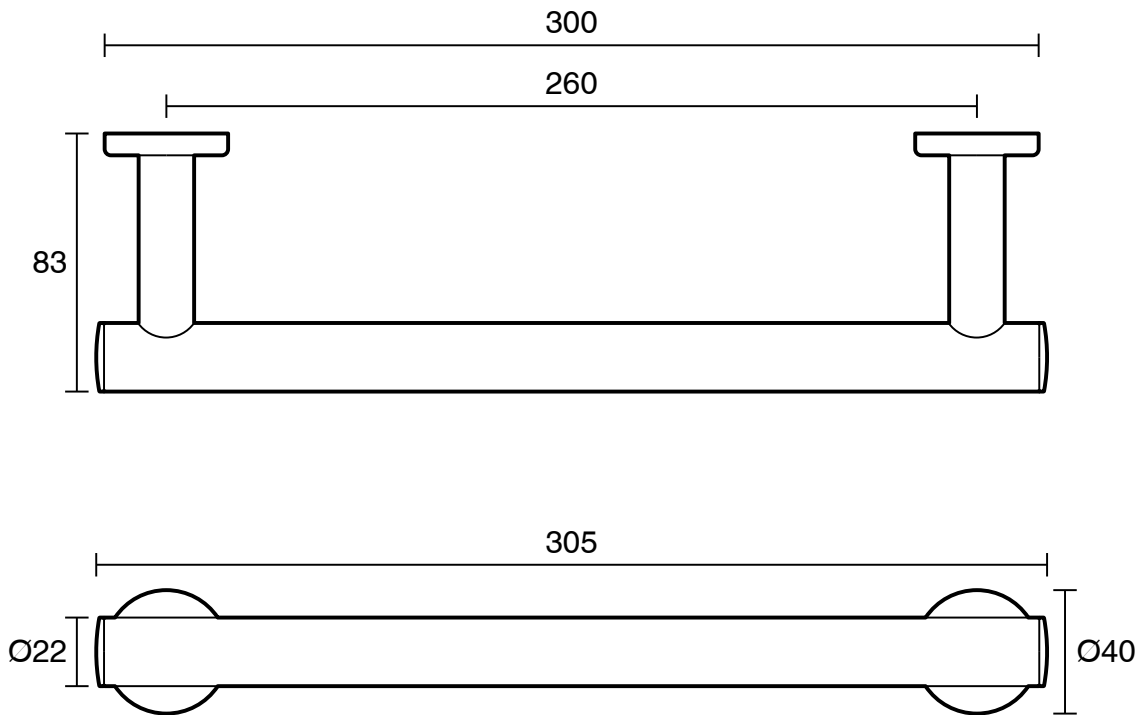

mizu

Mizu Drift Single Towel Rail 300mm Brushed Gold

2263994

SPECIFICATIONS

Recommended Use	Residential;Commercial
Colour Finish	Brushed Gold
Primary Material	DR Brass

WARRANTY

Residential & Commercial Use (Years)	25
Spare Parts & Labour (Years)	1

Please refer to Mizu Warranty page for full Terms and Conditions

Dimensions are nominal measurements only.

CLEANING RECOMMENDATIONS:

We recommend the use of soapy water or approved cleaners. This product should not be cleaned with abrasive materials. Damage caused by any improper treatment is not covered by the product warranty. Refer to Warranty Conditions

Disclaimer: Products in this specification manual must by regulation be installed by licensed and registered trade people. The manufacturer/distributor reserves the right to vary specifications or delete models from their range without prior notification. Dimensions are nominal measurements only. Dimensions and set-outs listed are correct at time of publication however the manufacturer/distributor takes no responsibility for printing errors.

Published 01/04/2026

To see the complete Mizu range go to www.reece.com.au