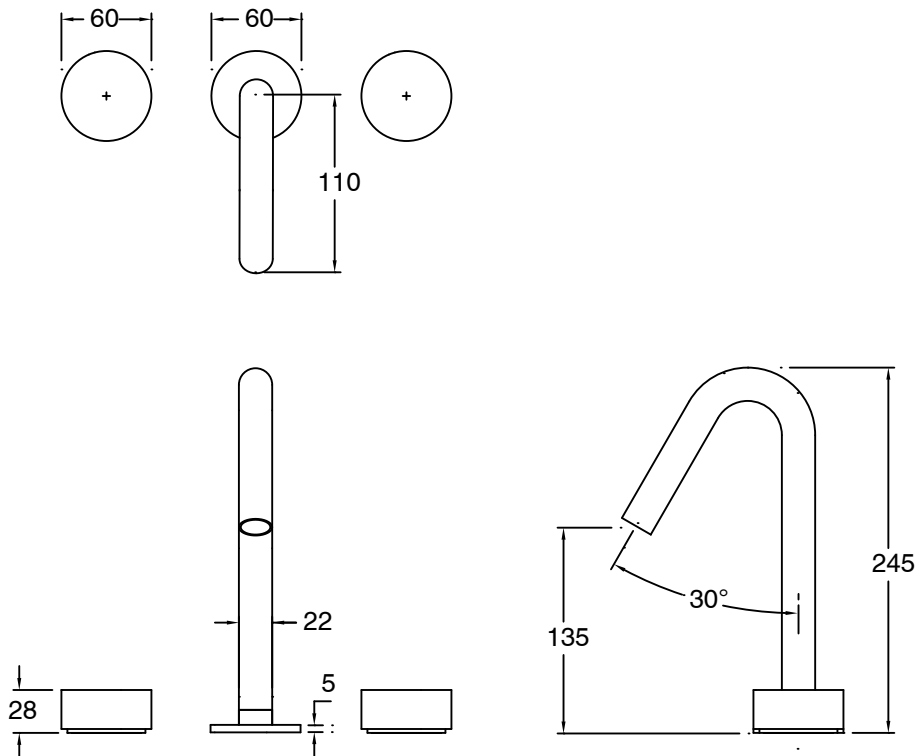

SUSSEX

Sussex Pure Basin Set PVD Matte Black (5 Star) Lead Free

47010

SPECIFICATIONS	
Recommended Use	Residential;Commercial
Colour Finish	Matte Black
Primary Material	Lead Free Brass
Recommended Pressure Range	150 - 500 kPa as per AS3500
Max Continuous Working Temperature (deg C)	65
Min Continuous Working Temperature (deg C)	1
WARRANTY	
Residential Use (Years)	40
Commercial Use (Years)	10
<i>Please refer to Sussex Warranty page for full Terms and Conditions</i>	

Disclaimer: Products in this specification manual must by regulation be installed by licensed and registered trade people. The manufacturer/distributor reserves the right to vary specifications or delete models from their range without prior notification. Dimensions are nominal measurements only. Dimensions and set-outs listed are correct at time of publication however the manufacturer/distributor takes no responsibility for printing errors.