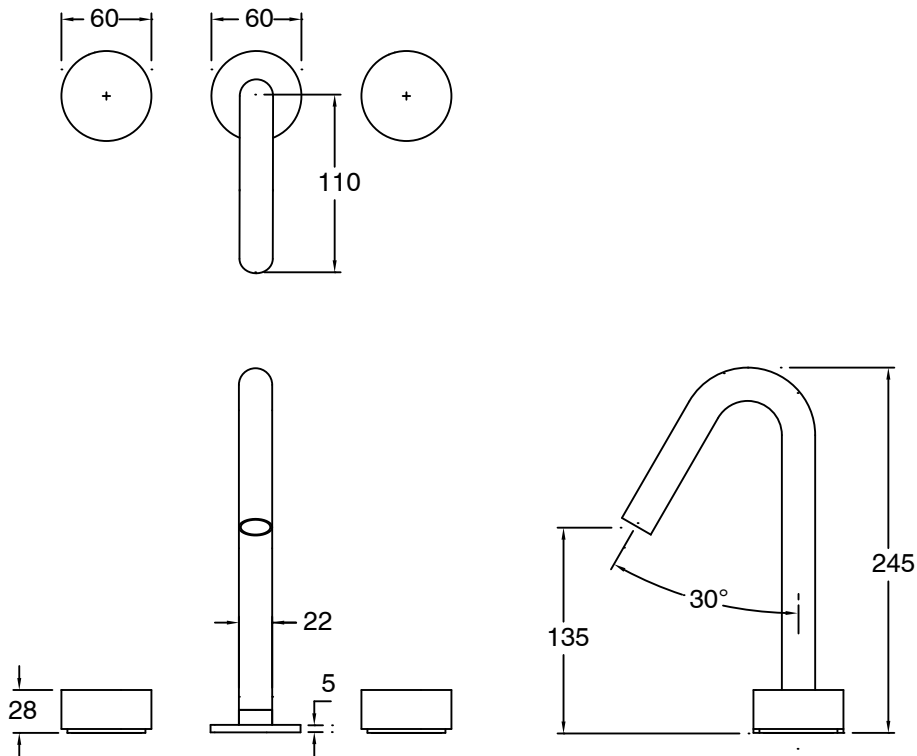

SUSSEX

Sussex Pure Basin Set PVD Brushed Gold (5 Star) Lead Free

47011

SPECIFICATIONS

Recommended Use	Residential;Commercial
Colour Finish	Brushed Gold
Primary Material	Lead Free Brass
Recommended Pressure Range	150 - 500 kPa as per AS3500
Max Continuous Working Temperature (deg C)	65
Min Continuous Working Temperature (deg C)	1

WARRANTY

Residential Use (Years)	40
Commercial Use (Years)	10

Please refer to Sussex Warranty page for full Terms and Conditions

Dimensions are nominal measurements only.

CLEANING RECOMMENDATIONS:

We recommend the use of soapy water or approved cleaners. This product should not be cleaned with abrasive materials. Damage caused by any improper treatment is not covered by the product warranty. Refer to Warranty Conditions

Disclaimer: Products in this specification manual must by regulation be installed by licensed and registered trade people. The manufacturer/distributor reserves the right to vary specifications or delete models from their range without prior notification. Dimensions are nominal measurements only. Dimensions and set-outs listed are correct at time of publication however the manufacturer/distributor takes no responsibility for printing errors.

Published 07/05/2026

To see the complete Sussex range go to www.reece.com.au