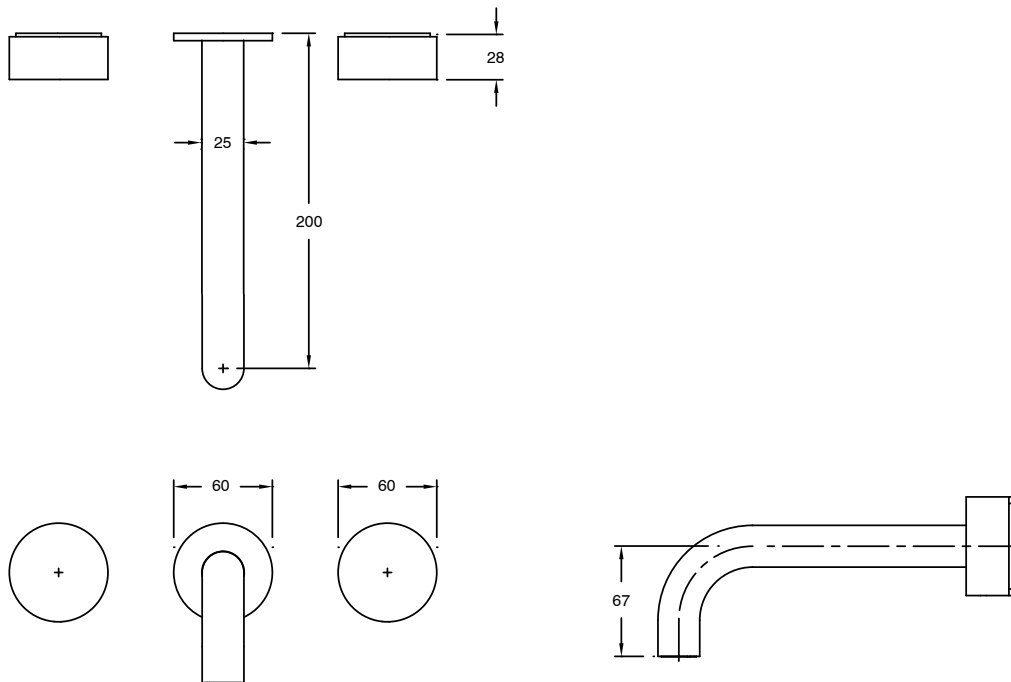

## Sussex Pure Bath Set 200mm with Diamond Textured Handles PVD Brushed Bronze Lead Free

47111

SPECIFICATIONS	
Recommended Use	Residential;Commercial
Colour Finish	Brushed Bronze
Primary Material	Lead Free Brass
Recommended Pressure Range	150 - 500 kPa as per AS3500
Max Continuous Working Temperature (deg C)	65
Min Continuous Working Temperature (deg C)	1
WARRANTY	
Residential Use (Years)	40
Commercial Use (Years)	10
<i>Please refer to Sussex Warranty page for full Terms and Conditions</i>	

Dimensions are nominal measurements only.