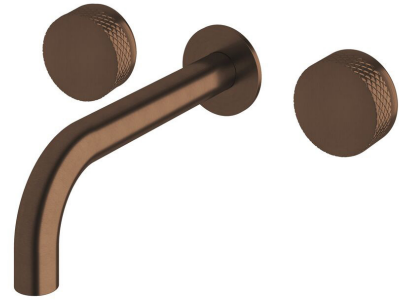

## Sussex Pure Bath Set 200mm with Diamond Textured Handles PVD Brushed Bronze Lead Free

47111

SPECIFICATIONS	
Recommended Use	Residential;Commercial
Colour Finish	Brushed Bronze
Primary Material	Lead Free Brass
Recommended Pressure Range	150 - 500 kPa as per AS3500
Max Continuous Working Temperature (deg C)	65
Min Continuous Working Temperature (deg C)	1
WARRANTY	
Residential Use (Years)	40
Commercial Use (Years)	10
<i>Please refer to Sussex Warranty page for full Terms and Conditions</i>	