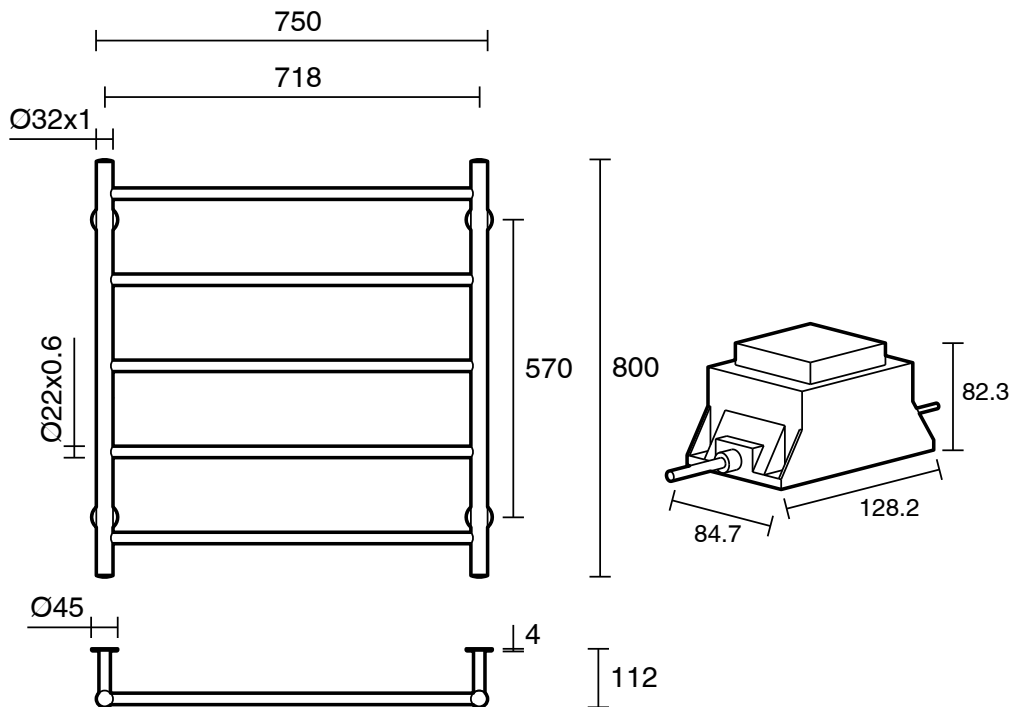

mizu

Mizu Drift MK2 750 x 800mm Heated Towel Rail Low Voltage 24V Brushed Gunmetal

2007895

SPECIFICATIONS

Recommended Use	Residential;Commercial
Colour Finish	Brushed Gunmetal
Primary Material	Stainless Steel 304
Mounting	Wall
Electrical Connection Type	Hardwired
Electrical Connection Position	Bottom Right
Heating Method	Dry Element
Power Supply (V)	24V AC
IP Rating	IP45

WARRANTY

Residential & Commercial Use (Years)	10
Spare Parts & Labour (Years)	1

Please refer to Mizu Warranty page for full Terms and Conditions

Dimensions are nominal measurements only.

CLEANING RECOMMENDATIONS:

We recommend the use of soapy water or approved cleaners. This product should not be cleaned with abrasive materials. Damage caused by any improper treatment is not covered by the product warranty. Refer to Warranty Conditions

Disclaimer: Products in this specification manual must by regulation be installed by licensed and registered trade people. The manufacturer/distributor reserves the right to vary specifications or delete models from their range without prior notification. Dimensions are nominal measurements only. Dimensions and set-outs listed are correct at time of publication however the manufacturer/distributor takes no responsibility for printing errors.

Published 18/05/2026

To see the complete Mizu range go to www.reece.com.au