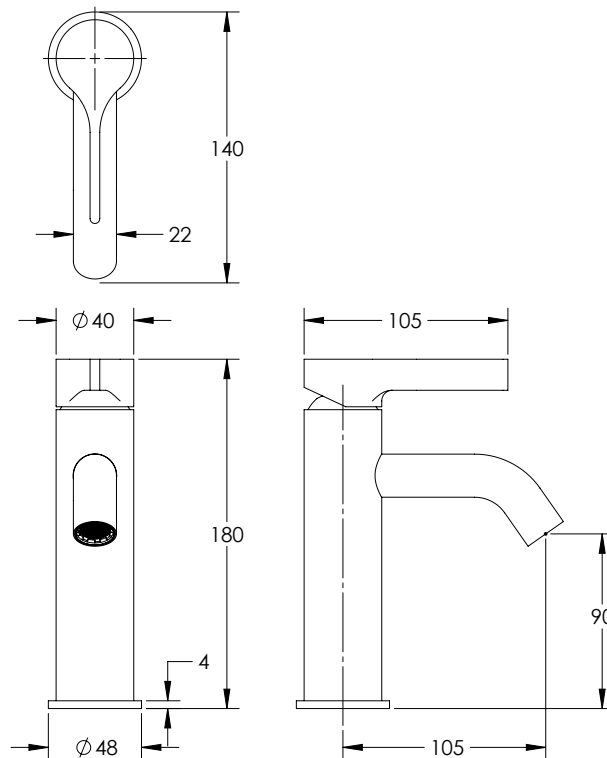

WARRANTY

Residential Use (Years)	40
Commercial Use (Years)	10

Please refer to Sussex Warranty page for full Terms and Conditions

Dimensions are nominal measurements only.

CLEANING RECOMMENDATIONS:

We recommend the use of soapy water or approved cleaners. This product should not be cleaned with abrasive materials. Damage caused by any improper treatment is not covered by the product warranty. Refer to Warranty Conditions

Disclaimer: Products in this specification manual must by regulation be installed by licensed and registered trade people. The manufacturer/distributor reserves the right to vary specifications or delete models from their range without prior notification. Dimensions are nominal measurements only. Dimensions and set-outs listed are correct at time of publication however the manufacturer/distributor takes no responsibility for printing errors.

Published 30/04/2026

To see the complete Sussex range go to www.reece.com.au