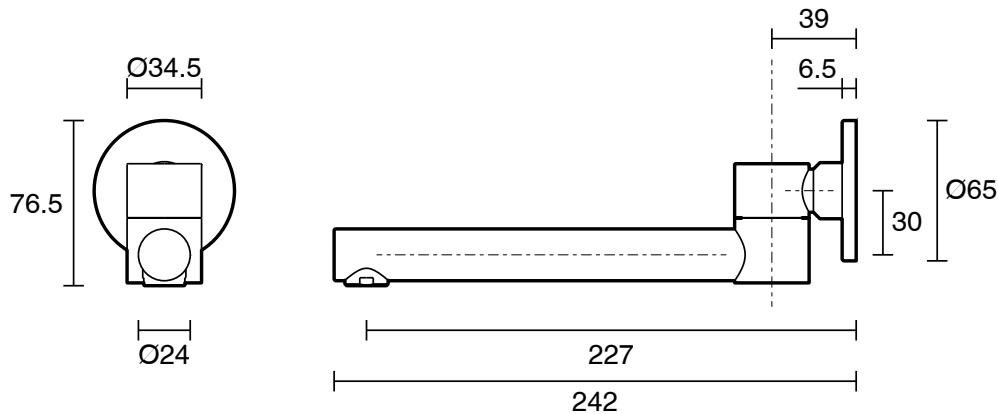

mizu

Mizu Drift Swivel Bath Outlet Straight Spout 227mm Matte Black

2267233

SPECIFICATIONS	
Recommended Use	Residential;Commercial
Colour Finish	Matte Black
Primary Material	DR Brass
Recommended Pressure Range	150 - 500 kPa as per AS3500
Max Continuous Working Temperature (deg C)	65
Min Continuous Working Temperature (deg C)	5
WARRANTY	
Residential & Commercial Use (Years)	25
Spare Parts & Labour (Years)	1
<i>Please refer to Mizu Warranty page for full Terms and Conditions</i>	

Disclaimer: Products in this specification manual must by regulation be installed by licensed and registered trade people. The manufacturer/distributor reserves the right to vary specifications or delete models from their range without prior notification. Dimensions are nominal measurements only. Dimensions and set-outs listed are correct at time of publication however the manufacturer/distributor takes no responsibility for printing errors.