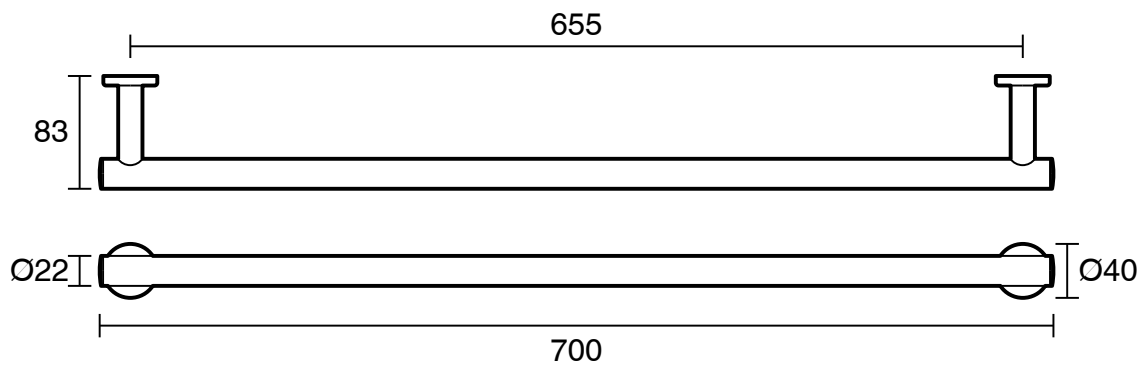

mizu

Mizu Drift Single Towel Rail 700mm Brushed Brass

9512442

SPECIFICATIONS

Recommended Use	Residential;Commercial
Colour Finish	Brushed Brass
Primary Material	DR Brass

WARRANTY

Residential & Commercial Use (Years)	25
Spare Parts & Labour (Years)	1

Please refer to Mizu Warranty page for full Terms and Conditions

Dimensions are nominal measurements only.

CLEANING RECOMMENDATIONS:

We recommend the use of soapy water or approved cleaners. This product should not be cleaned with abrasive materials. Damage caused by any improper treatment is not covered by the product warranty. Refer to Warranty Conditions

Disclaimer: Products in this specification manual must by regulation be installed by licensed and registered trade people. The manufacturer/distributor reserves the right to vary specifications or delete models from their range without prior notification. Dimensions are nominal measurements only. Dimensions and set-outs listed are correct at time of publication however the manufacturer/distributor takes no responsibility for printing errors.

Published 01/04/2026

To see the complete Mizu range go to www.reece.com.au