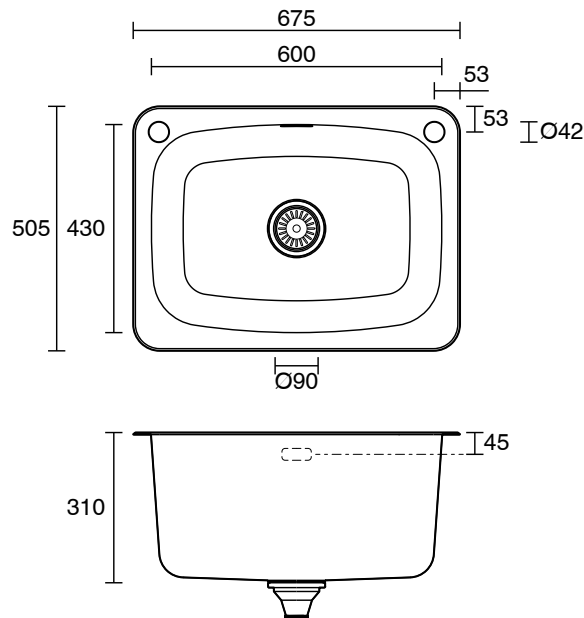

Posh Solus MK2 Inset/Undermount Laundry Trough 70 Litre 1 Taphole with Bypass & Overflow Stainless Steel

2406947

SPECIFICATIONS

Recommended Use	Residential;Commercial
Trough Colour	Stainless Steel
Primary Material	Stainless Steel 304
Bowl Type	Inset / Semi Inset;Under Mount / Under Counter
Number of Bowls	Single
Bowl Capacity (L)	70
Overflow Included	Yes
Plug & Waste Included	Yes
Plug & Waste Size	90mm Basket Waste
Taphole Options	One
Mounting	Product Surface

WARRANTY

Residential & Commercial Use (Years)	30
Spare Parts & Labour (Years)	1

Please refer to Posh Warranty Page for full Terms and Conditions

Dimensions are nominal measurements only.

CLEANING RECOMMENDATIONS:

We recommend the use of soapy water or approved cleaners. This product should not be cleaned with abrasive materials. Damage caused by any improper treatment is not covered by the product warranty. Refer to Warranty Conditions

Disclaimer: Products in this specification manual must by regulation be installed by licensed and registered trade people. The manufacturer/distributor reserves the right to vary specifications or delete models from their range without prior notification. Dimensions are nominal measurements only. Dimensions and set-outs listed are correct at time of publication however the manufacturer/distributor takes no responsibility for printing errors.

Published 01/04/2026

To see the complete Posh range go to
www.reece.com.au