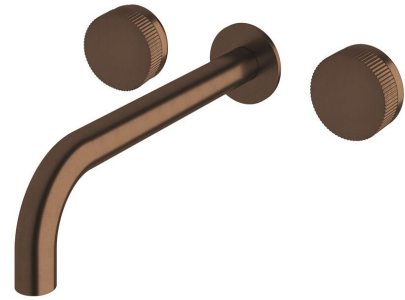

SUSSEX

Sussex Pure Bath Set 250mm with Linear Textured Handles PVD Brushed Bronze Lead Free

47160

SPECIFICATIONS

Recommended Use	Residential;Commercial
Colour Finish	Brushed Bronze
Primary Material	Lead Free Brass
Recommended Pressure Range	150 - 500 kPa as per AS3500
Max Continuous Working Temperature (deg C)	65
Min Continuous Working Temperature (deg C)	1

WARRANTY

Residential Use (Years)	40
Commercial Use (Years)	10

Please refer to Sussex Warranty page for full Terms and Conditions

Dimensions are nominal measurements only.

CLEANING RECOMMENDATIONS:

We recommend the use of soapy water or approved cleaners. This product should not be cleaned with abrasive materials. Damage caused by any improper treatment is not covered by the product warranty. Refer to Warranty Conditions

Disclaimer: Products in this specification manual must by regulation be installed by licensed and registered trade people. The manufacturer/distributor reserves the right to vary specifications or delete models from their range without prior notification. Dimensions are nominal measurements only. Dimensions and set-outs listed are correct at time of publication however the manufacturer/distributor takes no responsibility for printing errors.

Published 14/05/2026

To see the complete Sussex range go to www.reece.com.au