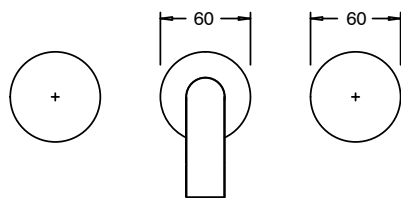

SUSSEX

Sussex Pure Bath Set 250mm with Linear Textured Handles PVD Brushed Bronze Lead Free

47160

SPECIFICATIONS

Recommended Use	Residential;Commercial
Colour Finish	Brushed Bronze
Primary Material	Lead Free Brass
Recommended Pressure Range	150 - 500 kPa as per AS3500
Max Continuous Working Temperature (deg C)	65
Min Continuous Working Temperature (deg C)	1

WARRANTY

Residential Use (Years)	40
Commercial Use (Years)	10

Please refer to Sussex Warranty page for full Terms and Conditions

Dimensions are nominal measurements only.

CLEANING RECOMMENDATIONS:

We recommend the use of soapy water or approved cleaners. This product should not be cleaned with abrasive materials. Damage caused by any improper treatment is not covered by the product warranty. Refer to Warranty Conditions

Disclaimer: Products in this specification manual must by regulation be installed by licensed and registered trade people. The manufacturer/distributor reserves the right to vary specifications or delete models from their range without prior notification. Dimensions are nominal measurements only. Dimensions and set-outs listed are correct at time of publication however the manufacturer/distributor takes no responsibility for printing errors.

Published 14/05/2026

To see the complete Sussex range go to www.reece.com.au