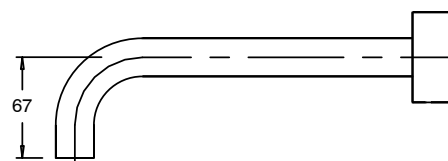

SUSSEX

Sussex Pure Bath Set 250mm with Linear Textured Handles PVD Brushed Bronze Lead Free

47160

SPECIFICATIONS

Recommended Use	Residential;Commercial
Colour Finish	Brushed Bronze
Primary Material	Lead Free Brass
Recommended Pressure Range	150 - 500 kPa as per AS3500
Max Continuous Working Temperature (deg C)	65
Min Continuous Working Temperature (deg C)	1

WARRANTY

Residential Use (Years)	40
Commercial Use (Years)	10

Please refer to Sussex Warranty page for full Terms and Conditions

Dimensions are nominal measurements only.

CLEANING RECOMMENDATIONS:

We recommend the use of soapy water or approved cleaners. This product should not be cleaned with abrasive materials. Damage caused by any improper treatment is not covered by the product warranty. Refer to Warranty Conditions

Disclaimer: Products in this specification manual must by regulation be installed by licensed and registered trade people. The manufacturer/distributor reserves the right to vary specifications or delete models from their range without prior notification. Dimensions are nominal measurements only. Dimensions and set-outs listed are correct at time of publication however the manufacturer/distributor takes no responsibility for printing errors.

Published 14/05/2026

To see the complete Sussex range go to www.reece.com.au