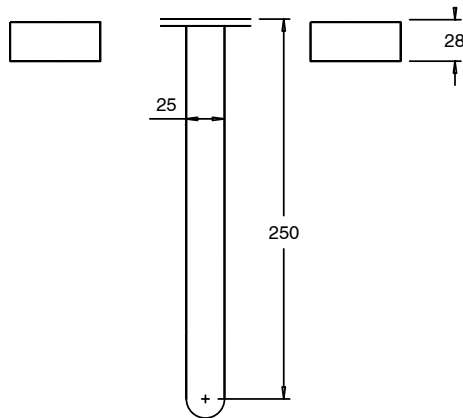

SUSSEX

Sussex Pure Bath Set 250mm with Linear Textured Handles PVD Brushed Bronze Lead Free

47160

SPECIFICATIONS

Recommended Use	Residential;Commercial
Colour Finish	Brushed Bronze
Primary Material	Lead Free Brass
Recommended Pressure Range	150 - 500 kPa as per AS3500
Max Continuous Working Temperature (deg C)	65
Min Continuous Working Temperature (deg C)	1

WARRANTY

Residential Use (Years)	40
Commercial Use (Years)	10

Please refer to Sussex Warranty page for full Terms and Conditions

Dimensions are nominal measurements only.

CLEANING RECOMMENDATIONS:

We recommend the use of soapy water or approved cleaners. This product should not be cleaned with abrasive materials. Damage caused by any improper treatment is not covered by the product warranty. Refer to Warranty Conditions

Disclaimer: Products in this specification manual must by regulation be installed by licensed and registered trade people. The manufacturer/distributor reserves the right to vary specifications or delete models from their range without prior notification. Dimensions are nominal measurements only. Dimensions and set-outs listed are correct at time of publication however the manufacturer/distributor takes no responsibility for printing errors.

Published 14/05/2026

To see the complete Sussex range go to www.reece.com.au