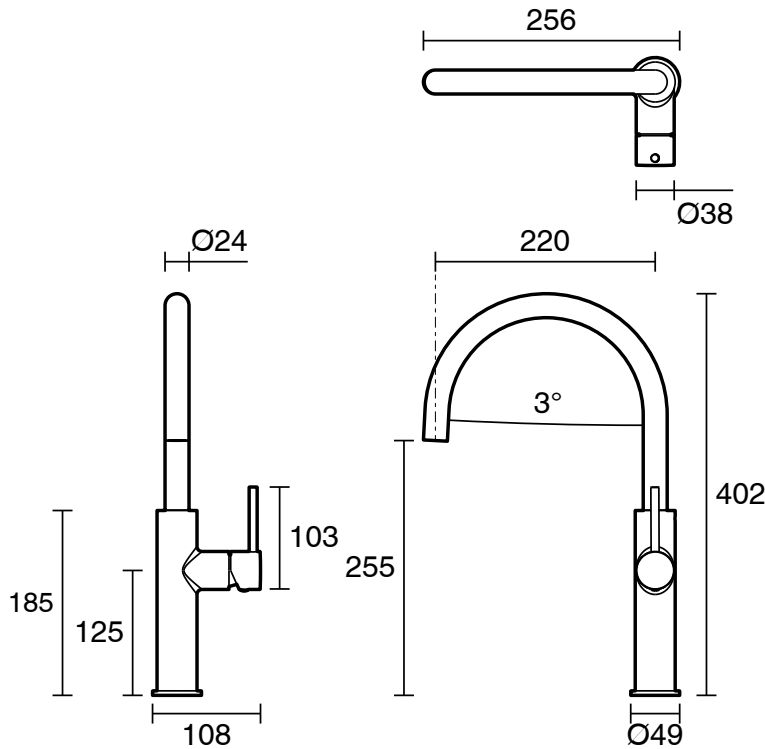

mizu

Mizu Drift Gooseneck Sink Mixer Curve Matte Black (5 Star) Lead Free

2265798

SPECIFICATIONS	
Recommended Use	Residential;Commercial
Colour Finish	Matte Black
Primary Material	Lead Free Brass
Recommended Pressure Range	150 - 500 kPa as per AS3500
Max Continuous Working Temperature (deg C)	65
Min Continuous Working Temperature (deg C)	5
WARRANTY	
Residential & Commercial Use (Years)	25
Spare Parts & Labour (Years)	1
<i>Please refer to Mizu Warranty page for full Terms and Conditions</i>	

Disclaimer: Products in this specification manual must by regulation be installed by licensed and registered trade people. The manufacturer/distributor reserves the right to vary specifications or delete models from their range without prior notification. Dimensions are nominal measurements only. Dimensions and set-outs listed are correct at time of publication however the manufacturer/distributor takes no responsibility for printing errors.