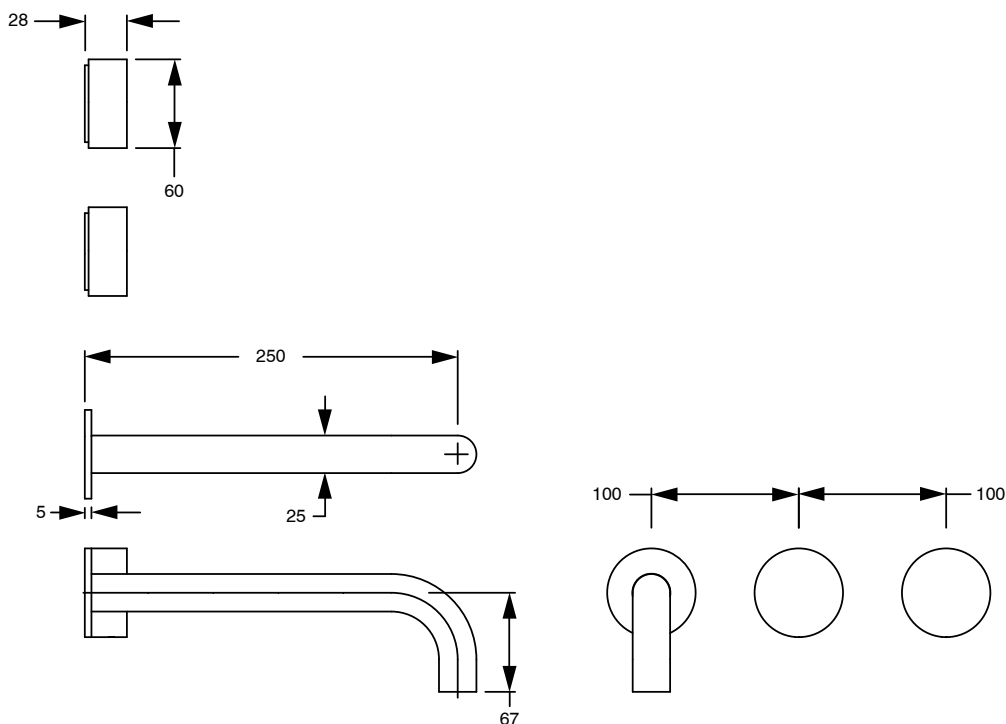

SUSSEX

Sussex Pure Wall Bath Hostess System 250mm PVD Matte Black Lead Free

46867

SPECIFICATIONS

Recommended Use	Residential;Commercial
Colour Finish	Matte Black
Primary Material	Lead Free Brass
Recommended Pressure Range	150 - 500 kPa as per AS3500
Max Continuous Working Temperature (deg C)	65
Min Continuous Working Temperature (deg C)	1

WARRANTY

Residential Use (Years)	40
Commercial Use (Years)	10

Please refer to Sussex Warranty page for full Terms and Conditions

Dimensions are nominal measurements only.

CLEANING RECOMMENDATIONS:

We recommend the use of soapy water or approved cleaners. This product should not be cleaned with abrasive materials. Damage caused by any improper treatment is not covered by the product warranty. Refer to Warranty Conditions

Disclaimer: Products in this specification manual must by regulation be installed by licensed and registered trade people. The manufacturer/distributor reserves the right to vary specifications or delete models from their range without prior notification. Dimensions are nominal measurements only. Dimensions and set-outs listed are correct at time of publication however the manufacturer/distributor takes no responsibility for printing errors.

Published 14/05/2026

To see the complete Sussex range go to www.reece.com.au