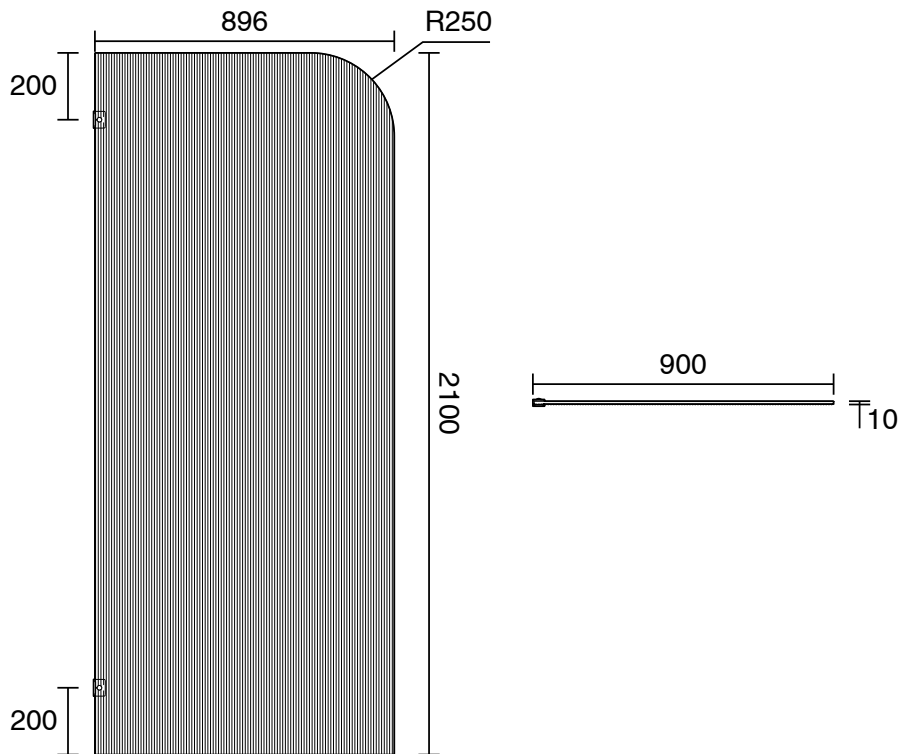

KADO

Kado Lux Frameless Curved Left Fluted Panel with Wall Clips 900mm Chrome

1710063

SPECIFICATIONS

Recommended Use	Residential;Commercial
Colour Finish	Polished Chrome;Clear
Primary Material	Glass
Frame Configuration	Frameless
Screen Shape	Curved
Screen Appearance	Fluted
Screen Fixing	Clips
Mounting	Wall

WARRANTY

Residential & Commercial Use (Years)	7
Spare Parts & Labour (Years)	1

Please refer to Kado Warranty Page for full Terms and Conditions

Dimensions are nominal measurements only.

CLEANING RECOMMENDATIONS:

We recommend the use of soapy water or approved cleaners. This product should not be cleaned with abrasive materials. Damage caused by any improper treatment is not covered by the product warranty. Refer to Warranty Conditions

Disclaimer: Products in this specification manual must by regulation be installed by licensed and registered trade people. The manufacturer/distributor reserves the right to vary specifications or delete models from their range without prior notification. Dimensions are nominal measurements only. Dimensions and set-outs listed are correct at time of publication however the manufacturer/distributor takes no responsibility for printing errors.

Published 01/04/2026

To see the complete Kado range go to www.reece.com.au