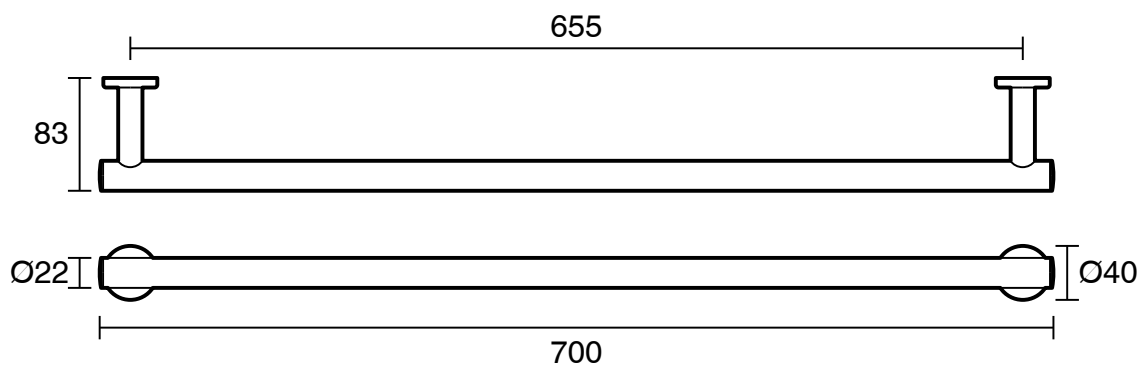

mizu

Mizu Drift Single Towel Rail 700mm Matte Black

9506775

SPECIFICATIONS

Recommended Use	Residential;Commercial
Colour Finish	Matte Black
Primary Material	DR Brass

WARRANTY

Residential & Commercial Use (Years)	25
Spare Parts & Labour (Years)	1

Please refer to Mizu Warranty page for full Terms and Conditions

Dimensions are nominal measurements only.

CLEANING RECOMMENDATIONS:

We recommend the use of soapy water or approved cleaners. This product should not be cleaned with abrasive materials. Damage caused by any improper treatment is not covered by the product warranty. Refer to Warranty Conditions

Disclaimer: Products in this specification manual must by regulation be installed by licensed and registered trade people. The manufacturer/distributor reserves the right to vary specifications or delete models from their range without prior notification. Dimensions are nominal measurements only. Dimensions and set-outs listed are correct at time of publication however the manufacturer/distributor takes no responsibility for printing errors.

Published 01/04/2026

To see the complete Mizu range go to
www.reece.com.au