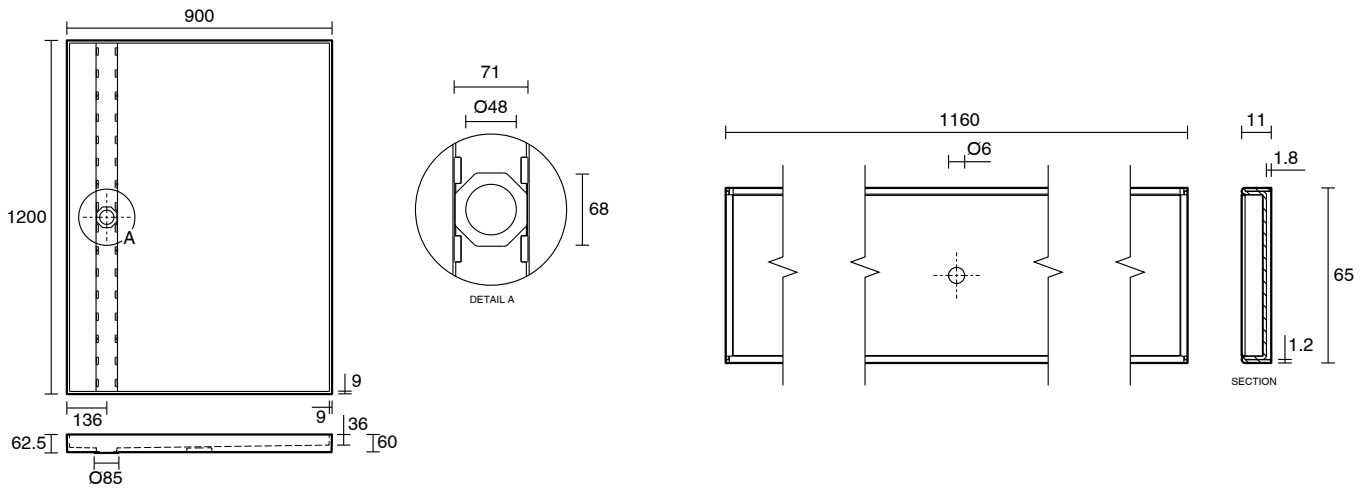

Posh Solus Tile Over Shower Tray with 1160mm Long Rear Matte Black Tile Insert Channel Suits Tiles up to 8mm (For 2 Wall / Corner Install) 1200mm x 900mm

9512255

SPECIFICATIONS

Recommended Use	Residential;Commercial
Shower Base Colour	Grey
Shower Base Material	SMC
Shower Grate Material	Stainless Steel (316 Grade)
Waste Position	Centre Rear
Shower Base Waste Size	50 mm
Weight of Shower Base	22 kg
Usage	Corner Install

WARRANTY

Residential & Commercial Use (Years)	7
Spare Parts & Labour (Years)	1

Please refer to Posh Warranty Page for full Terms and Conditions

Dimensions are nominal measurements only.

CLEANING RECOMMENDATIONS:

We recommend the use of soapy water or approved cleaners. This product should not be cleaned with abrasive materials. Damage caused by any improper treatment is not covered by the product warranty. Refer to Warranty Conditions

Disclaimer: Products in this specification manual must by regulation be installed by licensed and registered trade people. The manufacturer/distributor reserves the right to vary specifications or delete models from their range without prior notification. Dimensions are nominal measurements only. Dimensions and set-outs listed are correct at time of publication however the manufacturer/distributor takes no responsibility for printing errors.

Published 01/04/2026

To see the complete Posh range go to
www.reece.com.au