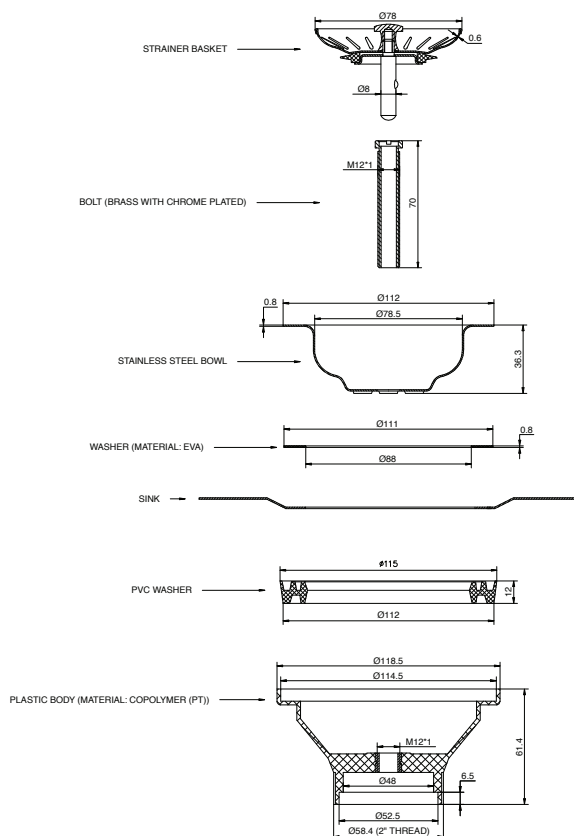

Memo Basket Plug & Waste 90mm x 50mm (Suits All Sinks) Gunmetal

9511983

SPECIFICATIONS

Recommended Use	Residential;Commercial
Material	Stainless Steel (304 Grade)
Colour	Gunmetal
Finish	Satin
Size	90mm x 50mm
Suitable for	This waste is suitable for a variety of different sink materials, including fireclay, granite, and stainless steel

WARRANTY

Spare Parts & Labour (Years)	1

Please refer to Memo Warranty Page for full Terms and Conditions

Dimensions are nominal measurements only.

CLEANING RECOMMENDATIONS:

We recommend using a soft cloth or moist sponge with soapy water or mild detergent. Rinse with clean water, towel dry after cleaning. Clean regularly to protect surface finish. Do not use chemical or abrasive cleaners, avoid using a scrubbing brush or scourer sponge to clean. A soft brush can be used for hard to reach places. Damage caused by any improper treatment is not covered by the product warranty. Refer to Warranty Conditions.

Disclaimer: Products in this specification manual must by regulation be installed by licensed and registered trade people. The manufacturer/distributor reserves the right to vary specifications or delete models from their range without prior notification. Dimensions are nominal measurements only. Dimensions and set-outs listed are correct at time of publication however the manufacturer/distributor takes no responsibility for printing errors.

Published 01/04/2026

To see the complete Memo range go to www.reece.com.au