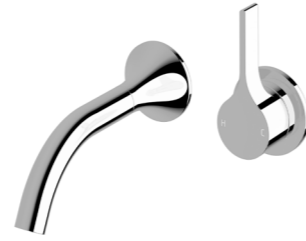

Basin Set

WELS 6 star - 4.5 lt/min

Vessel Basin Set

WELS 5 star - 5.0 lt/min

Progressive hob sink mixer set pull out spray

WELS 4 star - 6.5 lt/min

Mixers and Mixer Systems

Oria mixers are refined expressions of striking silhouettes, shaped by precision engineering and grounded in uncompromising quality.

Tap sets

Oria tapware captures sculptural form and uncompromising integrity. Designed to stand apart, Oria embodies timeless nature with a quiet allure.

Basin mixer

WELS 5 star - 5 lt/min

Wall Mixer

Wall basin/bath mixer system

Comes with masterfit

WELS 5 star - 5lt/min (basin)

Basin & Bath variants available in: 165mm and 210mm

Wall basin/bath set

WELS 5 star - 5 lt/min (basin)

Basin & Bath variants available in: 165 mm and 210mm