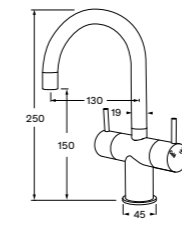

WELS 5 star, 5 lt/min

Twin handle sink mixer square spout large

WELS 5 star, 5 lt/min

Twin handle basin/sink mixer curved spout small

WELS 5 star, 5 lt/min

Mixer systems

Scala mixer systems are integrated with Sussex Masterfit. This labour-saving installation system requires minimal effort. Backplates, mixers and outlets fit perfectly every time.