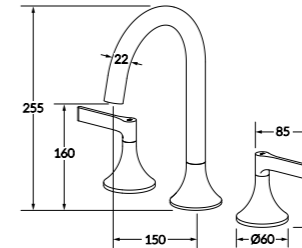

WELS 5 star - 5 lt/min

Wall top assembly