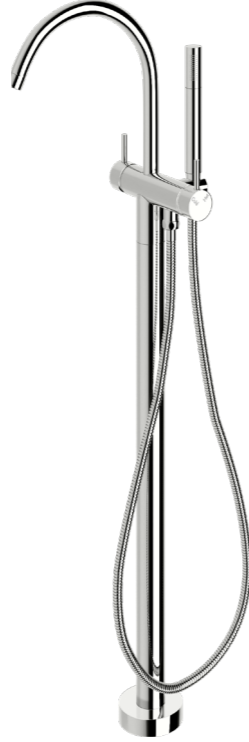

WELS 6 star - 3.5 lt/min
Basin available in: 160mm, 200mm and 250mm

Wall top assembly

Shower set

WELS 3 star, 8.5 lt/min

Washing machine stops

Rail Shower

WELS 3 star - 8.5 lt/min

Hand shower supply post set

WELS 3 star - 8.5 lt/min

Floor mount bath/basin mixers

Scala floor mount mixers create a visually striking effect. Suitable for use with your bath or basin, they can form a true centrepiece in your bathroom design.

Floor mount outlets

Scala floor mount outlets create a visually striking effect. Suitable for use with your bath and basin, they can form a true centrepiece in your bathroom design.

Floor mount mixer

Available in 90mm, 130mm, 150mm Outlet Length