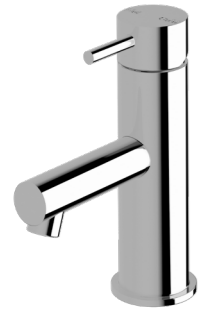

Mindfully Crafted

Basin mixers

Scala basin mixers have proved a popular favourite in bathrooms. They're available in varying heights and lever lengths.

Basin mixer

WELS 5 star - 5 lt/min
WELS 6 star - 3.5 lt/min