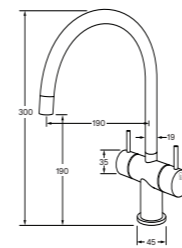

WELS 5 star, 5 lt/min

Twin handle sink mixer square spout large

WELS 5 star, 5 lt/min

Twin handle basin/sink mixer curved spout small

WELS 5 star, 5 lt/min

Mixer systems

Scala mixer systems are integrated with Sussex Masterfit. This labour-saving installation system requires minimal effort. Backplates, mixers and outlets fit perfectly every time.