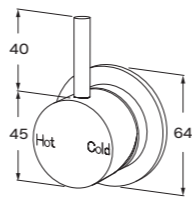

316 Marine Grade Stainless Steel

Scala stainless steel tapware is made from 316 Marine Grade Stainless Steel, the toughest available. Resistant to rust, Scala will endure the harsh and varied Australian climate.

WELS 6 star - 3.5 lt/min

WELS 4 star - 7.5 lt/min

WELS 6 star - 3 lt/min

Basin and bath available in: 160mm, 200mm and 250mm

WELS 4 star - 7.5 lt/min