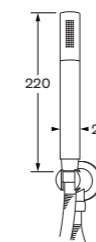

WELS 3 star - 8.5 lt/min