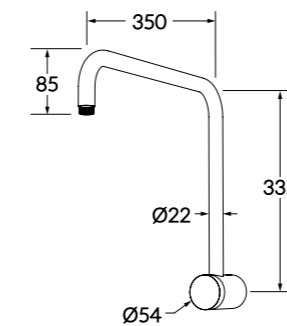

Shower head 250

WELS 3 star - 8.5 lt/min

Shower head 180

WELS 3 star - 8.5 lt/min

Hi-rise square arm

Hi-rise curved arm

Vertical Shower Arm

Available in 300 and 500