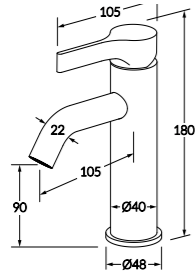

WELS 5 star - 5 lt/min

Wall Mixer