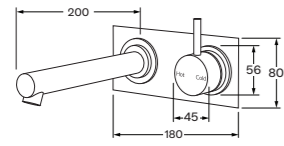

Straight wall basin mixer system

Comes with masterfit
WELS 6 star, 3.5 lt/min
Non-restricted model also available

Basin & Bath variants available in: 160mm, 200mm and 250mm