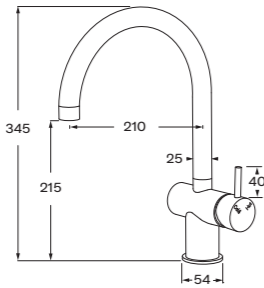

WELS 6 star - 3.5 lt/min

316 Stainless steel wall top assembly

316 Stainless steel sink mixer curved spout large

WELS 4 star - 7.5 lt/min

316 Stainless steel 25mm wall outlet curved

WELS 6 star - 3 lt/min

Basin and bath available in: 160mm, 200mm and 250mm