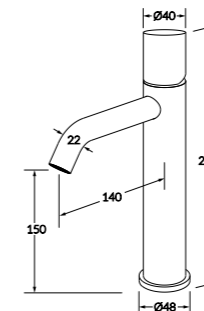

Medium Basin Mixer

WELS 5 star - 5 lt/min

Extended Basin Mixer

WELS 5 star - 5 lt/min

Sink progressive mixer set pull out spray

WELS 4 star - 6.5 lt/min

Top mount hob mixer

Shower bath mixer