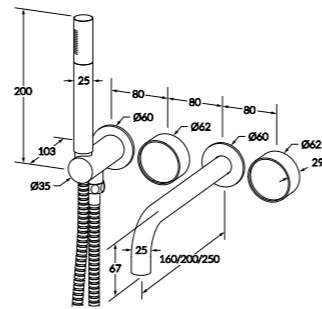

Basin & Bath variants available in: 150mm, 200mm and 250mm

Progressive dual mixer system

Progressive bath mixer system with hand shower

Comes with masterfit

WELS 4 star - 7.5lt/min

Bath Set

Available in: 150mm, 200mm and 250mm