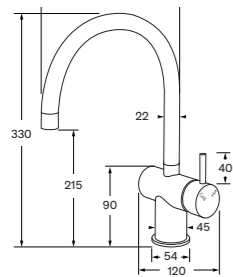

WELS 5 star, 5.5 lt/min

(Available in Right and Left Hand)

Basin/sink mixer square spout small

WELS 5 star, 5.5 lt/min

(Available in Right and Left Hand)

Sink mixer pullout

WELS 4 star, 6.5 lt/min

Gooseneck pullout sink mixer