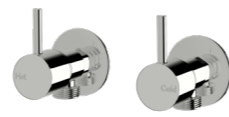

WELS 6 star - 3.5 lt/min
Basin available in: 160mm, 200mm and 250mm

Wall top assembly

Shower set

WELS 3 star, 8.5 lt/min

Washing machine stops

Rail Shower

WELS 3 star - 8.5 lt/min

Hand shower supply post set