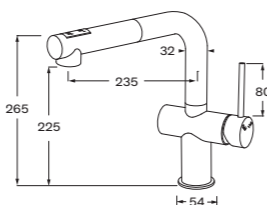

WELS 5 star, 5 lt/min

Twin handle sink mixer square spout large

WELS 5 star, 5 lt/min

Twin handle basin/sink mixer curved spout small

WELS 5 star, 5 lt/min

Mixer systems

Scala mixer systems are integrated with Sussex Masterfit. This labour-saving installation system requires minimal effort. Backplates, mixers and outlets fit perfectly every time.