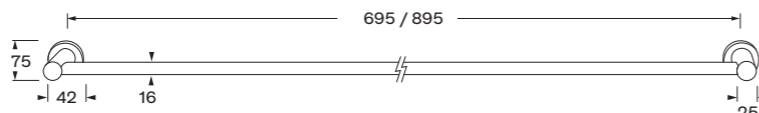

Guest towel rail

Towel bar

Single towel rail

700mm
900mm

Double towel rail

700mm
900mm

Toilet roll holder

Guest towel ring