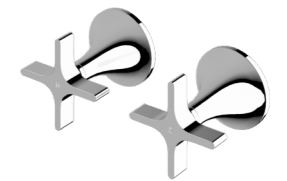

WELS 5 star - 6 lt/min

Cross wall basin/bath set

WELS 5 star - 5 lt/min (basin)

Basin & Bath variants available in: 165 mm and 210mm

Cross basin set

WELS 5 star - 5 lt/min

Cross wall top assembly

Visit www.reece.co.nz to discover the complete Sussex collection