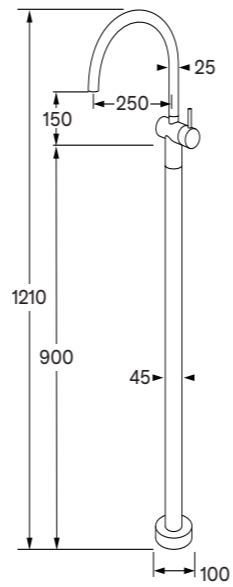

Available in 90mm, 130mm, 150mm Outlet Length

WELS 3 star, 8.5 lt/min

WELS 5 star, 5.5 lt/min

WELS 5 star, 5.5 lt/min

Required for all floor mount mixers installed.