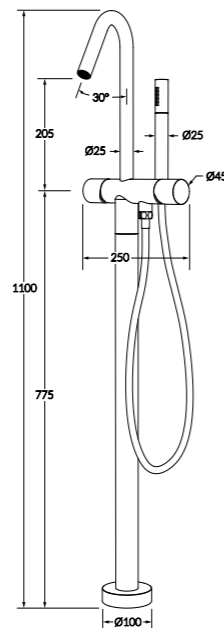

Accessories

Pure's circular accessories let you complete your bathroom with the Pure look.

Robe hook

Toilet roll holder

Double toilet roll holder

Guest towel rail

Single towel rail

Available in; 600mm and 780mm