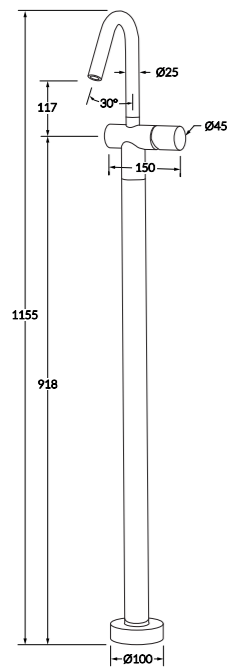

Accessories

Pure's circular accessories let you complete your bathroom with the Pure look.

Robe hook

Toilet roll holder

Double toilet roll holder

Guest towel rail

Single towel rail

Available in; 600mm and 780mm