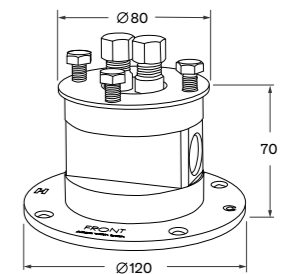

Available in 90mm, 130mm, 150mm Outlet Length

WELS 3 star, 8.5 lt/min

WELS 5 star, 5.5 lt/min

WELS 5 star, 5.5 lt/min

Required for all floor mount mixers installed.