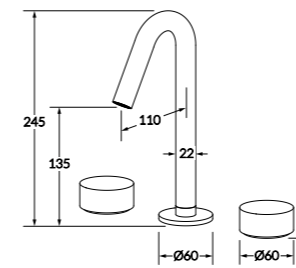

Basin & Bath variants available in: 150mm, 200mm and 250mm

Progressive dual mixer system

Comes with masterfit

Progressive mixer diverter system

Comes with masterfit

Progressive bath mixer system with hand shower

Comes with masterfit

WELS 4 star - 7.5lt/min

Basin / bath hostess system

Comes with masterfit

WELS 3 star - 8.0 lt/min

Basin & Bath variants available in: 150mm, 200mm and 250mm Left Hand or Right Hand

Tap Sets

Pure tap sets offer a considered approach to creating beautiful spaces.

Basin Set

WELS 6 star - 4.5 lt/min

Basin Top Assembly

Vessel Basin Set

WELS 5 star - 5.0 lt/min

Wall Top Assembly

Bath Set

Available in: 150mm, 200mm and 250mm

Outlets

Pure outlets are intentional by design and shaped by form and light.

Basin outlet

WELS 5 star - 5.0 lt/min

Hob spa outlet

Vessel Basin Outlet

WELS 5 star - 5.0 lt/min