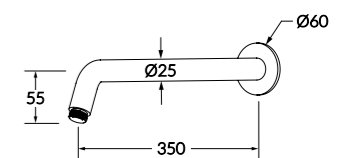

Showers

Pure showers continue the collection's elegance and design and product offering.

WELS 3 star - 8.0 lt/min WELS 3 star - 8.5 lt/min

WELS 3 star - 8.5 lt/min

WELS 3 star - 8.5 lt/min

WELS 3 star - 8.5 lt/min

Showers and Shower Arms

Pure showers and shower arms continue the collections elegance and design and product offering.

WELS 3 star - 8.5 lt/min v n

WELS 3 star - 8.5 lt/min

Shower head 250

WELS 3 star - 8.5 lt/min

Shower head 180

WELS 3 star - 8.5 lt/min

Available in 300 and 500