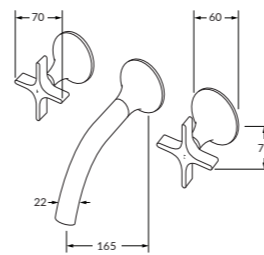

Cross basin set

WELS 5 star - 5 lt/min