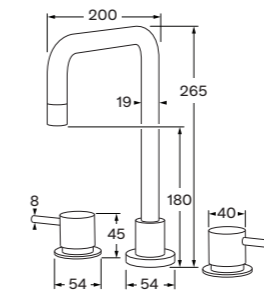

Hob sink set square

WELS 3 star, 8 lt/min