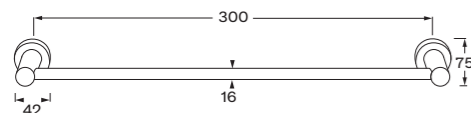

Guest towel rail

Towel bar

Single towel rail

700mm
900mm

Double towel rail

700mm
900mm

Toilet roll holder

Guest towel ring