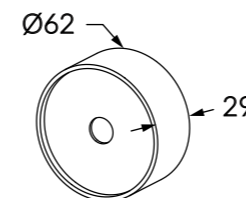

Shower bath mixer