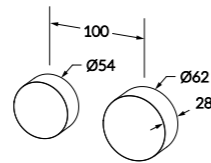

Basin & Bath variants available in: 150mm, 200mm and 250mm

Progressive dual mixer system

Comes with masterfit

Progressive mixer diverter system

Comes with masterfit

Progressive bath mixer system with hand shower