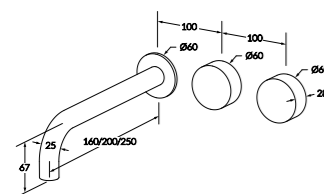

Comes with masterfit

WELS 4 star - 7.5lt/min

Basin / bath hostess system

Comes with masterfit

WELS 3 star - 8.0 lt/min

Basin & Bath variants available in: 150mm, 200mm and 250mm Left Hand or Right Hand

Tap Sets