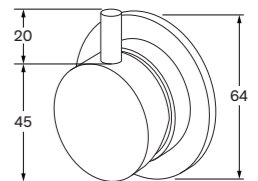

Top Mount Hob mixer (sink/basin)

Standard lever shower/bath mixer

Available in 40mm
Lever Length

Extended lever shower/bath mixer

Available in 100mm, 150mm
Lever Length

Diverter

Sink/basin mixers

You can continue the Scala look throughout your home by adding these sink or basin mixers to your laundry or kitchen.