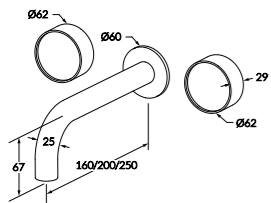

Basin & Bath variants available in: 150mm, 200mm and 250mm

Progressive dual mixer system

Progressive bath mixer system with hand shower

Comes with masterfit

WELS 4 star - 7.5lt/min

Bath Set

Available in: 150mm, 200mm and 250mm