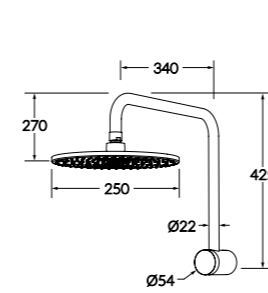

WELS 3 star - 8.5 lt/min v n

Hi-rise shower curved