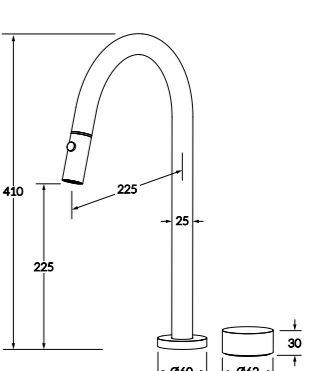

Medium Basin Mixer

WELS 5 star - 5 lt/min

Extended Basin Mixer

WELS 5 star - 5 lt/min

Sink progressive mixer set pull out spray

WELS 4 star - 6.5 lt/min

Top mount hob mixer

Shower bath mixer