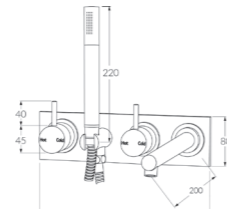

Available in: 160mm, 200mm and 250mm

Tapware sets

Scala tapware sets all feature the signature geometric design that always makes this range so popular. All pieces in the range are sized proportionally.