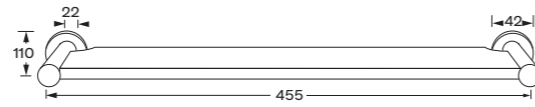

Straight toilet roll holder

Double spare toilet roll holder

Double toilet roll holder straight

Robe hook

Soap dish

Shower shelf

Vanity shelf

316 Marine Grade Stainless Steel