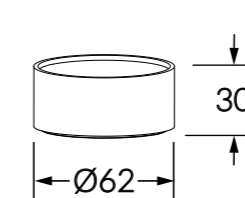

Top mount hob mixer