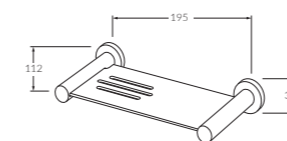

Soap dish holder

Shower shelf