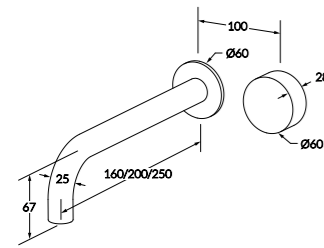

Basin & Bath variants available in: 150mm, 200mm and 250mm

Progressive dual mixer system

Comes with masterfit

Progressive mixer diverter system

Comes with masterfit

Progressive bath mixer system with hand shower