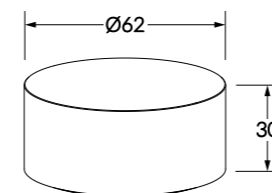

Pure Customisation

With Pure, the possibilities are endless.

Adding personal flair to your chosen tapware is a crowning moment in creating your beautiful bathroom. Like any rewarding design process, the final stages allow your unique vision to truly flourish. Pure's extensive range of finishes and textures present you with the perfect opportunity to do just that.

Step one

Choose your finish

Staying true to Pure's minimalist direction, six striking finishes* allow for adventurous contrasting or understated hues to shine.

*Also available in all Sussex Designer Finishes

Step two

Choose your texture

Designed to contrast and crafted to endure, Pure's textures add unique detail and enhanced tactility to its simple form.

Mixers

Made clear by its striking circular dial, Pure mixers reflects a calm balance between control and flow.

WELS 5 star - 5 lt/min

WELS 5 star - 5 lt/min

WELS 5 star - 5 lt/min

WELS 4 star - 6.5 lt/min

Top mount hob mixer

Shower bath mixer

Diverter