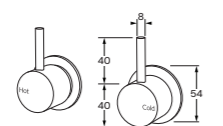

Tapware sets

Scala tapware sets all feature the signature geometric design that always makes this range so popular. All pieces in the range are sized proportionally.

WELS 3 star, 8 lt/min

WELS 3 star, 8 lt/min

WELS 3 star, 8 lt/min

WELS 3 star, 8 lt/min

Showers and outlets

Scala showers and outlets continue the range's clean elegant lines and timeless style. They work well in a variety of settings.

Swivel straight bath outlet

Available in: 200mm and 250mm

Swivel 25mm bath outlet curved

Available in: 200mm and 250mm

Straight wall outlet

WELS 5 star - 5 lt/min
Non-restricted model also available
Basin and bath available in: 160mm, 200mm and 250mm

25mm wall outlet curved

WELS 5 star - 5 lt/min
Non-restricted model also available
Basin and bath available in: 160mm, 200mm and 250mm

Straight wall basin or bath set

WELS 5 star - 5 lt/min
Basin & Bath variants available in: 160mm, 200mm and 250mm

WELS 6 star - 3.5 lt/min
Basin available in: 160mm, 200mm and 250mm

Wall top assembly

Shower set

WELS 3 star, 8.5 lt/min

Washing machine stops

WELS 3 star - 8.5 lt/min

WELS 3 star - 8.5 lt/min