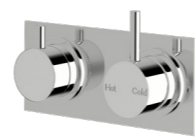

Dual mixer system

Comes with masterfit