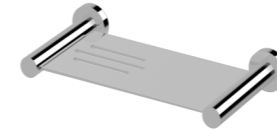

Accessories

Pure's circular accessories let you complete your bathroom with the Pure look.

Robe hook

Toilet roll holder

Double toilet roll holder

Guest towel rail

Single towel rail

Available in; 600mm and 780mm

Double towel rail

Available in; 600mm and 780mm

Soap dish holder

Shower shelf

Vanity Shelf

Introducing

Pure Elementals

Where stone and metal are transformed into timeless expressions of design. From the cool strength of marble to the molten fluidity of hand-finished metal, these artisan works evoke the timeless resonance of creation itself.