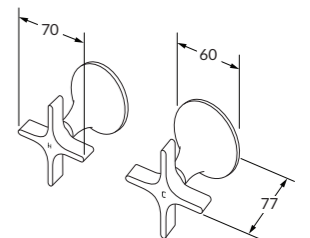

WELS 5 star - 6 lt/min

Cross wall basin/bath set

WELS 5 star - 5 lt/min (basin)

Basin & Bath variants available in: 165 mm and 210mm

Cross basin set

WELS 5 star - 5 lt/min

Cross wall top assembly

Visit www.reece.co.nz to discover the complete Sussex collection