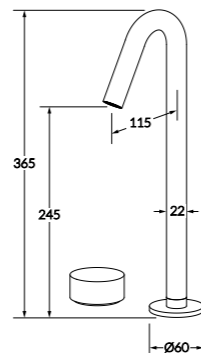

Available in: 150mm, 200mm and 250mm

Outlets

Pure outlets are intentional by design and shaped by form and light.

Basin outlet

WELS 5 star - 5.0 lt/min

Hob spa outlet

Vessel Basin Outlet

WELS 5 star - 5.0 lt/min

Basin / bath outlet

WELS 3 star - 8.0 lt/min

Basin & Bath variants available in: 150mm, 200mm and 250mm

Sink hob outlet pull out spray

WELS 4 star - 6.5 lt/min

Showers

Pure showers continue the collection's elegance and design and product offering.