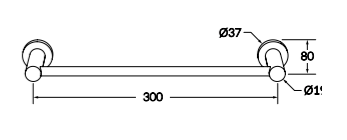

Accessories

Pure's circular accessories let you complete your bathroom with the Pure look.

Robe hook

Toilet roll holder

Double toilet roll holder

Guest towel rail

Single towel rail

Available in; 600mm and 780mm