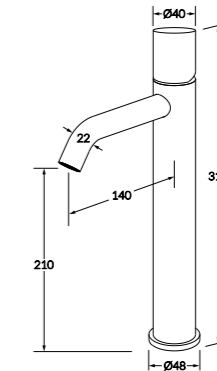

Top mount hob mixer