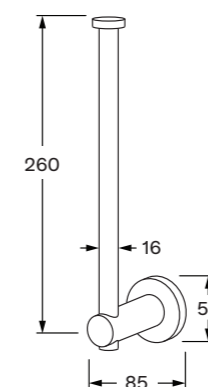

Double spare toilet roll holder

Double toilet roll holder straight