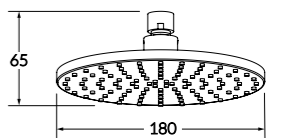

WELS 3 star - 8.5 lt/min

Hi-rise square arm