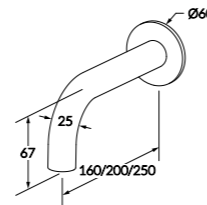

WELS 3 star - 8.0 lt/min

Basin & Bath variants available in: 150mm, 200mm and 250mm

Sink hob outlet pull out spray