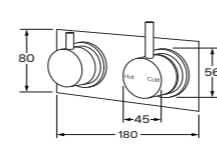

Comes with masterfit
WELS 6 star, 3.5 lt/min
 Non-restricted model also available

Basin & Bath variants available in: 160mm, 200mm and 250mm

Dual mixer system

Comes with masterfit

Mixer diverter system

Comes with masterfit