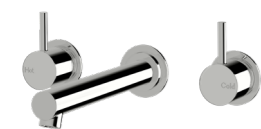

WELS 5 star - 5 lt/min
Non-restricted model also available
Basin and bath available in: 160mm, 200mm and 250mm

Straight wall basin or bath set