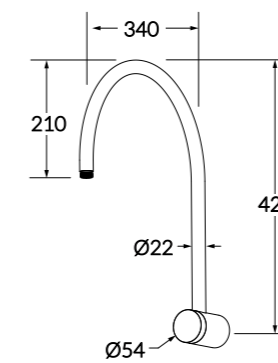

Shower head 250

WELS 3 star - 8.5 lt/min

Shower head 180

WELS 3 star - 8.5 lt/min

Hi-rise square arm

Hi-rise curved arm

Vertical Shower Arm

Available in 300 and 500