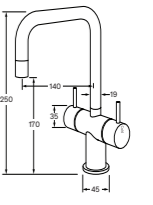

WELS 5 star, 5 lt/min

Twin handle sink mixer square spout large

WELS 5 star, 5 lt/min

Twin handle basin/sink mixer curved spout small

WELS 5 star, 5 lt/min

Mixer systems

Scala mixer systems are integrated with Sussex Masterfit. This labour-saving installation system requires minimal effort. Backplates, mixers and outlets fit perfectly every time.