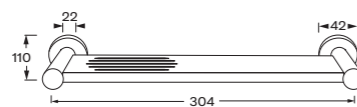

Straight toilet roll holder

Double spare toilet roll holder

Double toilet roll holder straight

Robe hook

Soap dish

Shower shelf

Vanity shelf

316 Marine Grade Stainless Steel