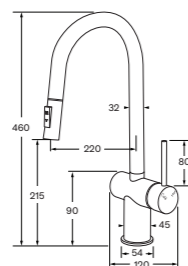

WELS 5 star, 5 lt/min

Twin handle sink mixer square spout large

WELS 5 star, 5 lt/min

Twin handle basin/sink mixer curved spout small

WELS 5 star, 5 lt/min

Mixer systems

Scala mixer systems are integrated with Sussex Masterfit. This labour-saving installation system requires minimal effort. Backplates, mixers and outlets fit perfectly every time.