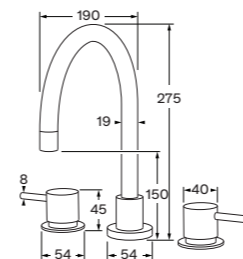

Hob sink set curved

WELS 3 star, 8 lt/min