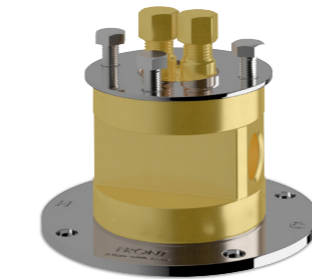

Floor mount mixer install kit