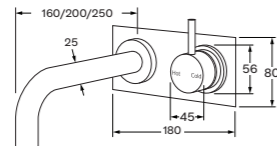

Curved wall basin mixer system

Comes with masterfit
WELS 6 star, 3.5 lt/min
Non-restricted model also available

Basin & Bath variants available in: 160mm, 200mm and 250mm