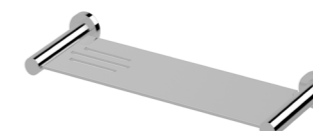

Accessories

Pure's circular accessories let you complete your bathroom with the Pure look.

Robe hook

Toilet roll holder

Double toilet roll holder

Guest towel rail

Single towel rail

Available in; 600mm and 780mm

Double towel rail

Available in; 600mm and 780mm

Soap dish holder

Shower shelf

Vanity Shelf

Introducing

Pure Elementals

Where stone and metal are transformed into timeless expressions of design. From the cool strength of marble to the molten fluidity of hand-finished metal, these artisan works evoke the timeless resonance of creation itself.