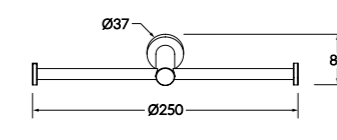

Guest towel rail