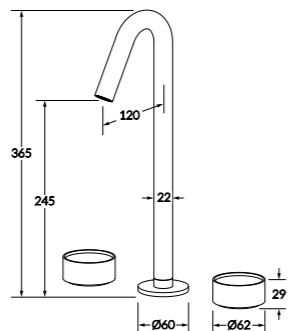

Mixer Systems and Mixer Sets

Pure Elementals mixer and mixer sets add a touch of warm texture to the minimalist geometric forms..

Progressive basin/bath mixer

Comes with masterfit

WELS 3 star - 8.0 lt/min (basin)

Basin & Bath variants available in: 150mm, 200mm and 250mm

Basin / bath hostess system

Comes with masterfit

WELS 3 star - 8.0 lt/min (basin)

Basin & Bath variants available in: 150mm, 200mm and 250mm

Progressive dual mixer system

Progressive bath mixer system with hand shower

Comes with masterfit

WELS 4 star - 7.5lt/min

Bath Set

Available in: 150mm, 200mm and 250mm

Basin Set

WELS 6 star - 4.5 lt/min

Vessel Basin Set

WELS 5 star - 5.0 lt/min

Progressive hob sink mixer set pull out spray

WELS 4 star - 6.5 lt/min