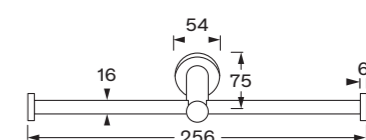

Accessories

Scala's complementary accessories let you complete your bathroom with the Scala look. All accessories come with a two-point solid brass fixing to ensure a secure connection.

Guest towel rail

Single towel rail

700mm
900mm

Double towel rail

700mm
900mm

Guest towel ring

Straight toilet roll holder

Double toilet roll holder straight

Robe hook