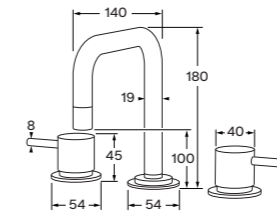

Basin set square

WELS 5 star - 5 lt/min