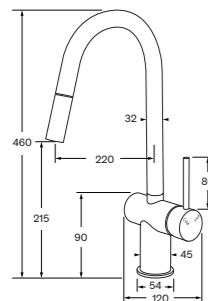

WELS 5 star, 5 lt/min

Twin handle sink mixer square spout large

WELS 5 star, 5 lt/min

Twin handle basin/sink mixer curved spout small

WELS 5 star, 5 lt/min

Mixer systems

Scala mixer systems are integrated with Sussex Masterfit. This labour-saving installation system requires minimal effort. Backplates, mixers and outlets fit perfectly every time.