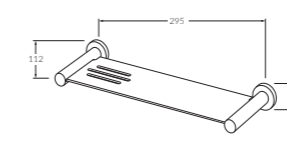

Double towel rail

Available in; 600mm and 780mm

Soap dish holder

Shower shelf

Vanity Shelf

Introducing

Pure Elementals

Where stone and metal are transformed into timeless expressions of design. From the cool strength of marble to the molten fluidity of hand-finished metal, these artisan works evoke the timeless resonance of creation itself.