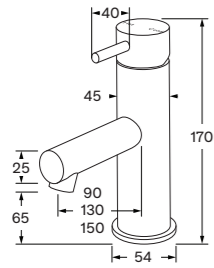

Available in 40mm, 100mm,
150mm Lever Length

Available in 90mm, 130mm,
150mm Outlet Length

Bidet mixer

Medium basin mixer

WELS 5 star - 5 lt/min

Available in 40mm, 100mm,
150mm Lever Length

Available in 90mm, 130mm,
150mm Outlet Length