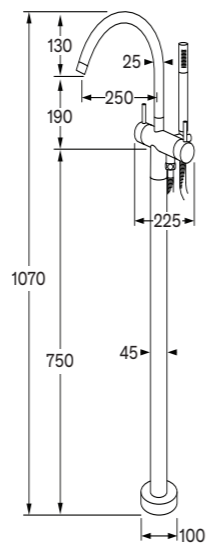

Available in 90mm, 130mm, 150mm Outlet Length

WELS 3 star, 8.5 lt/min

WELS 5 star, 5.5 lt/min

WELS 5 star, 5.5 lt/min

Required for all floor mount mixers installed.