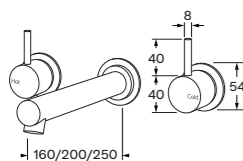

WELS 5 star - 5 lt/min
Basin & Bath variants available in: 160mm, 200mm and 250mm

WELS 6 star - 3.5 lt/min
Basin available in: 160mm, 200mm and 250mm

Wall top assembly