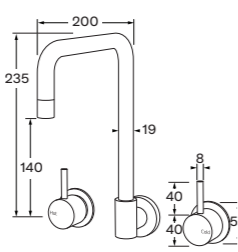

WELS 3 star, 8 lt/min