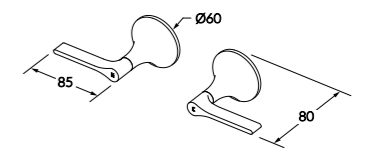

Mixers and Mixer Systems

Oria mixers are refined expressions of striking silhouettes, shaped by precision engineering and grounded in uncompromising quality.

Tap sets

Oria tapware captures sculptural form and uncompromising integrity. Designed to stand apart, Oria embodies timeless nature with a quiet allure.

WELS 5 star - 5 lt/min

Comes with masterfit

WELS 5 star - 5lt/min (basin)

Basin & Bath variants available in: 165mm and 210mm

Wall basin/bath set

WELS 5 star - 5 lt/min (basin)

Basin & Bath variants available in: 165 mm and 210mm

WELS 5 star - 5 lt/min

Sink mixer

WELS 5 star - 5 lt/min

WELS 5 star - 5.5 lt/min

WELS 5 star - 6 lt/min

WELS 5 star - 5 lt/min (basin)

Basin & Bath variants available in: 165 mm and 210mm

WELS 5 star - 5 lt/min