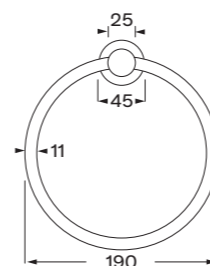

Guest towel rail

Towel bar

Single towel rail

700mm
900mm

Double towel rail

700mm
900mm

Toilet roll holder

Guest towel ring