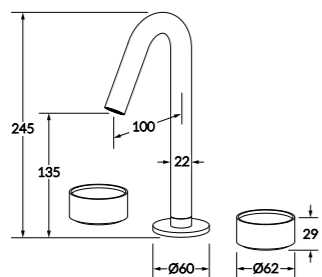

Vessel Basin Set

WELS 5 star - 5.0 lt/min