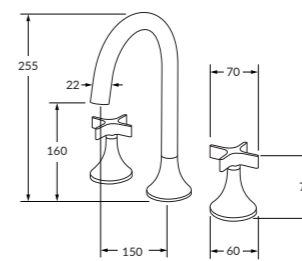

Basin set

WELS 5 star - 5 lt/min

Wall top assembly

Sink mixer

WELS 5 star - 5 lt/min

Sink mixer pull out spray

WELS 5 star - 5.5 lt/min

Sink hob mixer pull out spray

WELS 5 star - 6 lt/min

Cross wall basin/bath set

WELS 5 star - 5 lt/min (basin)

Basin & Bath variants available in: 165 mm and 210mm

Cross basin set

WELS 5 star - 5 lt/min

Cross wall top assembly

Visit www.reece.co.nz to discover the complete Sussex collection