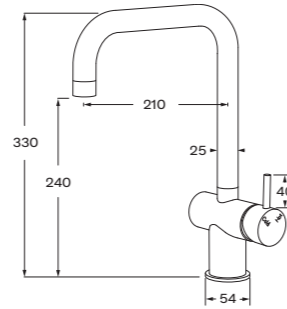

WELS 4 star - 7.5 lt/min

316 Stainless steel shower/bath mixer