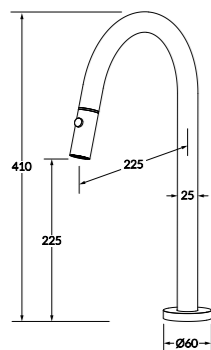

Available in: 150mm, 200mm and 250mm

Outlets

Pure outlets are intentional by design and shaped by form and light.

Basin outlet

WELS 5 star - 5.0 lt/min

Hob spa outlet

Vessel Basin Outlet

WELS 5 star - 5.0 lt/min

Basin / bath outlet

WELS 3 star - 8.0 lt/min

Basin & Bath variants available in: 150mm, 200mm and 250mm

Sink hob outlet pull out spray

WELS 4 star - 6.5 lt/min

Showers

Pure showers continue the collection's elegance and design and product offering.