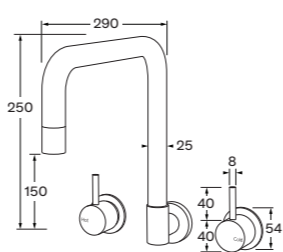

Wall sink set curved

WELS 3 star, 8 lt/min

Wall sink set square

WELS 3 star, 8 lt/min

Wall spa set curved

WELS 3 star, 8 lt/min

Wall sink set square

WELS 3 star, 8 lt/min