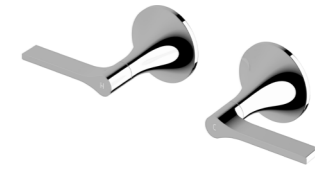

WELS 5 star - 5 lt/min

Wall top assembly