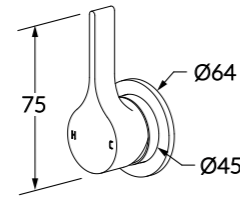

Tap sets

Oria tapware captures sculptural form and uncompromising integrity. Designed to stand apart, Oria embodies timeless nature with a quiet allure.

Basin mixer

WELS 5 star - 5 lt/min

Wall Mixer

Wall basin/bath mixer system