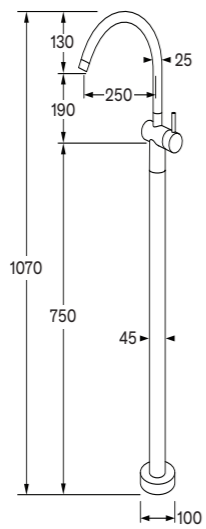

Available in 90mm, 130mm, 150mm Outlet Length

WELS 3 star, 8.5 lt/min

WELS 5 star, 5.5 lt/min

WELS 5 star, 5.5 lt/min

Required for all floor mount mixers installed.