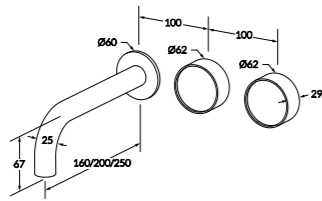

Basin / bath hostess system

Comes with masterfit

WELS 3 star - 8.0 lt/min (basin)

Basin & Bath variants available in: 150mm, 200mm and 250mm