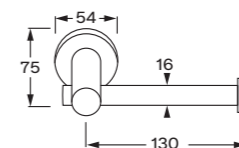

Accessories

Scala's complementary accessories let you complete your bathroom with the Scala look. All accessories come with a two-point solid brass fixing to ensure a secure connection.

Guest towel rail

Single towel rail

700mm
900mm

Double towel rail

700mm
900mm

Guest towel ring

Straight toilet roll holder

Double toilet roll holder straight

Robe hook