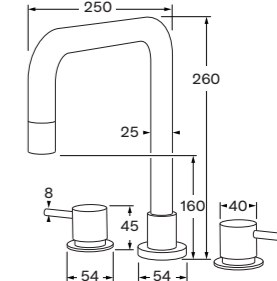

Basin set curved

WELS 5 star - 5 lt/min

Basin set square

WELS 5 star - 5 lt/min

Hob spa set curved

Hob spa set square

Hob sink set curved

WELS 3 star, 8 lt/min