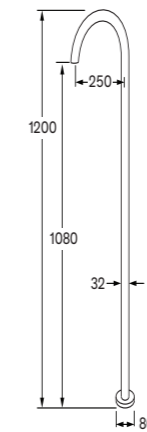

Available in 90mm, 130mm, 150mm Outlet Length

WELS 3 star, 8.5 lt/min

WELS 5 star, 5.5 lt/min

WELS 5 star, 5.5 lt/min

Required for all floor mount mixers installed.