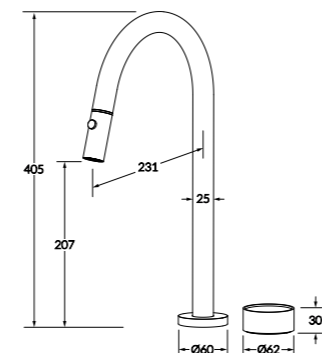

Basin & Bath variants available in: 150mm, 200mm and 250mm

Progressive dual mixer system

Progressive bath mixer system with hand shower

Comes with masterfit

WELS 4 star - 7.5lt/min

Bath Set

Available in: 150mm, 200mm and 250mm

Basin Set

WELS 6 star - 4.5 lt/min

Vessel Basin Set

WELS 5 star - 5.0 lt/min

Progressive hob sink mixer set pull out spray

WELS 4 star - 6.5 lt/min

Mixers and Mixer Systems

Oria mixers are refined expressions of striking silhouettes, shaped by precision engineering and grounded in uncompromising quality.

Tap sets

Oria tapware captures sculptural form and uncompromising integrity. Designed to stand apart, Oria embodies timeless nature with a quiet allure.

Basin mixer

WELS 5 star - 5 lt/min

Wall Mixer

Wall basin/bath mixer system

Comes with masterfit

WELS 5 star - 5lt/min (basin)

Basin & Bath variants available in: 165mm and 210mm

Wall basin/bath set

WELS 5 star - 5 lt/min (basin)

Basin & Bath variants available in: 165 mm and 210mm