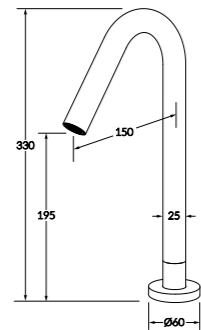

Available in: 150mm, 200mm and 250mm

Outlets

Pure outlets are intentional by design and shaped by form and light.

Basin outlet

WELS 5 star - 5.0 lt/min

Hob spa outlet

Vessel Basin Outlet

WELS 5 star - 5.0 lt/min

Basin / bath outlet

WELS 3 star - 8.0 lt/min

Basin & Bath variants available in: 150mm, 200mm and 250mm

Sink hob outlet pull out spray

WELS 4 star - 6.5 lt/min

Showers

Pure showers continue the collection's elegance and design and product offering.