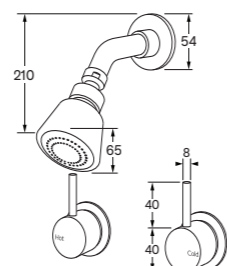

WELS 6 star - 3.5 lt/min
Basin available in: 160mm, 200mm and 250mm

Wall top assembly

Shower set

WELS 3 star, 8.5 lt/min

Washing machine stops

Rail Shower

WELS 3 star - 8.5 lt/min

Hand shower supply post set