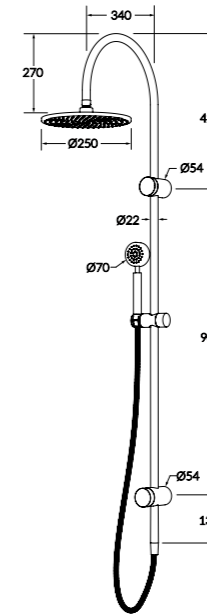

WELS 3 star - 8.5lt/min