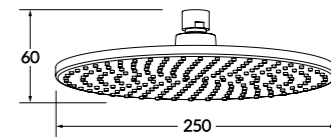

WELS 3 star - 8.5 lt/min

Shower head 180