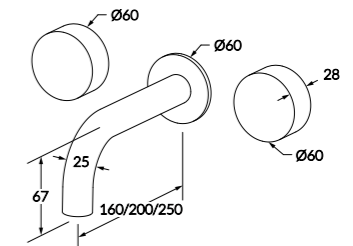

Pure tap sets offer a considered approach to creating beautiful spaces.

Basin Set

WELS 6 star - 4.5 lt/min

Basin Top Assembly

Vessel Basin Set

WELS 5 star - 5.0 lt/min

Wall Top Assembly

Bath Set

Available in: 150mm, 200mm and 250mm

Outlets

Pure outlets are intentional by design and shaped by form and light.

Basin outlet

WELS 5 star - 5.0 lt/min

Hob spa outlet

Vessel Basin Outlet

WELS 5 star - 5.0 lt/min