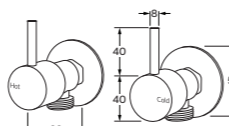

WELS 6 star - 3.5 lt/min
Basin available in: 160mm, 200mm and 250mm

Wall top assembly

Shower set

WELS 3 star, 8.5 lt/min

Washing machine stops

Rail Shower

WELS 3 star - 8.5 lt/min

Hand shower supply post set