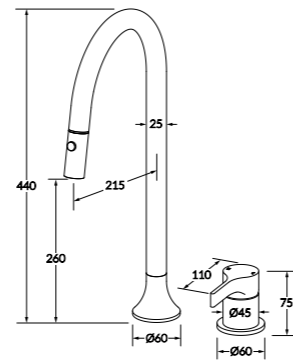

Comes with masterfit

WELS 5 star - 5lt/min (basin)

Basin & Bath variants available in: 165mm and 210mm

Wall basin/bath set

WELS 5 star - 5 lt/min (basin)

Basin & Bath variants available in: 165 mm and 210mm

Basin set

WELS 5 star - 5 lt/min

Wall top assembly

Sink mixer

WELS 5 star - 5 lt/min

Sink mixer pull out spray

WELS 5 star - 5.5 lt/min

Sink hob mixer pull out spray

WELS 5 star - 6 lt/min

Cross wall basin/bath set

WELS 5 star - 5 lt/min (basin)

Basin & Bath variants available in: 165 mm and 210mm

Cross basin set

WELS 5 star - 5 lt/min

Cross wall top assembly

Visit www.reece.co.nz to discover the complete Sussex collection