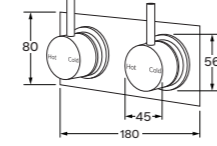

Dual mixer system

Comes with masterfit