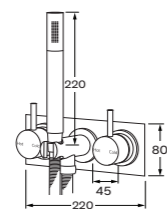

Shower mixer system

Comes with masterfit
WELS 3 star, 8.5 lt/min