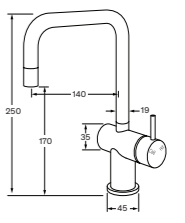

WELS 5 star, 5.5 lt/min

(Available in Right and Left Hand)

Basin/sink mixer square spout small

WELS 5 star, 5.5 lt/min

(Available in Right and Left Hand)

Sink mixer pullout

WELS 4 star, 6.5 lt/min

Gooseneck pullout sink mixer