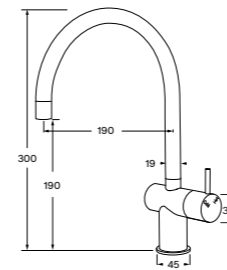

WELS 5 star, 5.5 lt/min

(Available in Right and Left Hand)

Basin/sink mixer square spout small

WELS 5 star, 5.5 lt/min

(Available in Right and Left Hand)

Sink mixer pullout

WELS 4 star, 6.5 lt/min

Gooseneck pullout sink mixer