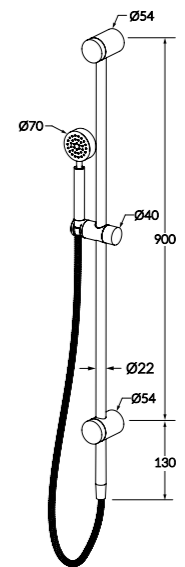

Available in: 150mm, 200mm and 250mm

Outlets

Pure outlets are intentional by design and shaped by form and light.

Basin outlet

WELS 5 star - 5.0 lt/min

Hob spa outlet

Vessel Basin Outlet

WELS 5 star - 5.0 lt/min

Basin / bath outlet

WELS 3 star - 8.0 lt/min

Basin & Bath variants available in: 150mm, 200mm and 250mm

Sink hob outlet pull out spray

WELS 4 star - 6.5 lt/min

Showers

Pure showers continue the collection's elegance and design and product offering.

Twin rail shower

WELS 3 star - 8.5lt/min

Twin rail shower curved

WELS 3 star - 8.5lt/min

Single Rail Shower

WELS 4 star - 7.5lt/min

Showers

Pure showers continue the collection's elegance and design and product offering.