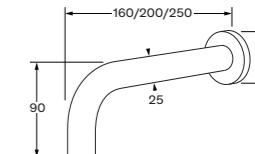

WELS 5 star - 5 lt/min
Non-restricted model also available
Basin and bath available in: 160mm, 200mm and 250mm

Straight wall basin or bath set