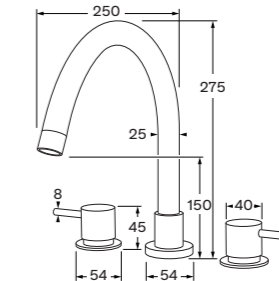

Available in: 160mm, 200mm and 250mm

Tapware sets

Scala tapware sets all feature the signature geometric design that always makes this range so popular. All pieces in the range are sized proportionally.

Basin set curved

WELS 5 star - 5 lt/min

Basin set square

WELS 5 star - 5 lt/min

Hob spa set curved

Hob spa set square

Hob sink set curved

WELS 3 star, 8 lt/min