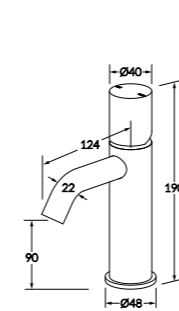

Top mount hob mixer