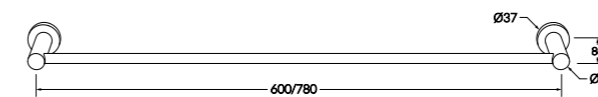

Double towel rail

Available in; 600mm and 780mm

Soap dish holder

Shower shelf

Vanity Shelf

Introducing

Pure Elementals

Where stone and metal are transformed into timeless expressions of design. From the cool strength of marble to the molten fluidity of hand-finished metal, these artisan works evoke the timeless resonance of creation itself.