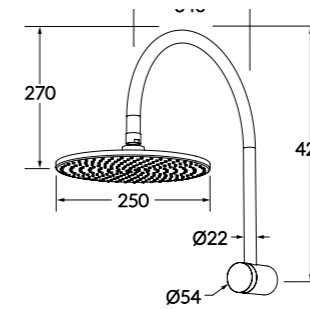

Available in: 150mm, 200mm and 250mm

Outlets

Pure outlets are intentional by design and shaped by form and light.

Basin outlet

WELS 5 star - 5.0 lt/min

Hob spa outlet

Vessel Basin Outlet

WELS 5 star - 5.0 lt/min

Showers and Shower Arms

Pure showers and shower arms continue the collections elegance and design and product offering.

Hi-rise shower square

WELS 3 star - 8.5 lt/min v n

Hi-rise shower curved

WELS 3 star - 8.5 lt/min