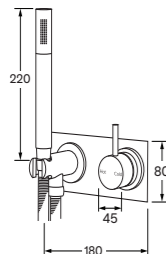

Mixer hand shower system

Comes with masterfit
WELS 3 star, 8.5 lt/min