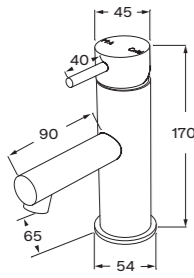

WELS 6 star - 3.5 lt/min

316 Stainless steel wall top assembly