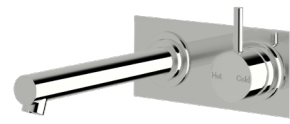

WELS 5 star, 5 lt/min

Twin handle sink mixer square spout large

WELS 5 star, 5 lt/min

Twin handle basin/sink mixer curved spout small

WELS 5 star, 5 lt/min

Mixer systems

Scala mixer systems are integrated with Sussex Masterfit. This labour-saving installation system requires minimal effort. Backplates, mixers and outlets fit perfectly every time.