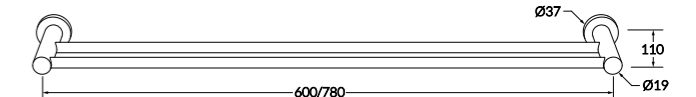

Double towel rail

Available in; 600mm and 780mm

Soap dish holder

Shower shelf

Vanity Shelf

Introducing

Pure Elementals

Where stone and metal are transformed into timeless expressions of design. From the cool strength of marble to the molten fluidity of hand-finished metal, these artisan works evoke the timeless resonance of creation itself.