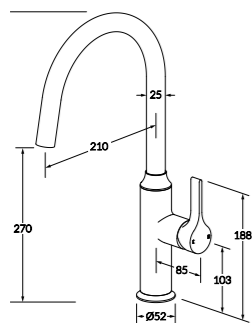

Comes with masterfit

WELS 5 star - 5lt/min (basin)

Basin & Bath variants available in: 165mm and 210mm

Wall basin/bath set

WELS 5 star - 5 lt/min (basin)

Basin & Bath variants available in: 165 mm and 210mm

Basin set

WELS 5 star - 5 lt/min

Wall top assembly

Sink mixer

WELS 5 star - 5 lt/min

Sink mixer pull out spray

WELS 5 star - 5.5 lt/min

Sink hob mixer pull out spray

WELS 5 star - 6 lt/min

Cross wall basin/bath set

WELS 5 star - 5 lt/min (basin)

Basin & Bath variants available in: 165 mm and 210mm

Cross basin set

WELS 5 star - 5 lt/min

Cross wall top assembly

Visit www.reece.co.nz to discover the complete Sussex collection