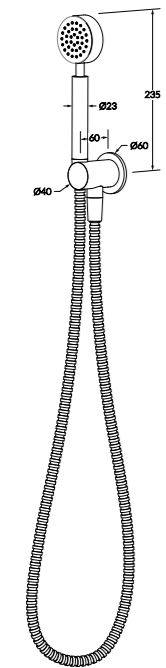

Supply post set

WELS 3 star - 8.0 lt/min WELS 3 star - 8.5 lt/min

Swivel supply post set

WELS 3 star - 8.5 lt/min

Pencil supply post set

WELS 3 star - 8.5 lt/min

Pencil swivel supply post set

WELS 3 star - 8.5 lt/min