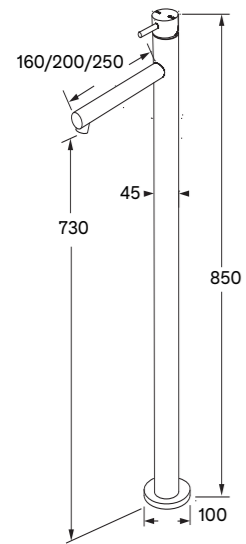

Available in 90mm, 130mm, 150mm Outlet Length

WELS 3 star, 8.5 lt/min

WELS 5 star, 5.5 lt/min

WELS 5 star, 5.5 lt/min

Required for all floor mount mixers installed.