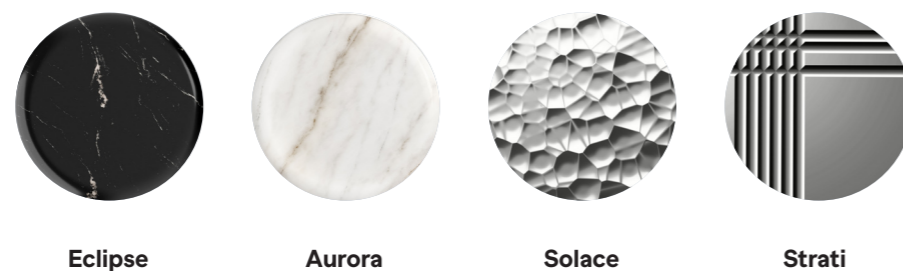

*Solace and Strati also available in all Sussex Designer Finishes