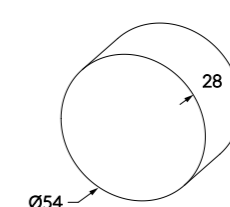

Pure Customisation

With Pure, the possibilities are endless.

Adding personal flair to your chosen tapware is a crowning moment in creating your beautiful bathroom. Like any rewarding design process, the final stages allow your unique vision to truly flourish. Pure's extensive range of finishes and textures present you with the perfect opportunity to do just that.

Step one

Choose your finish

Staying true to Pure's minimalist direction, six striking finishes* allow for adventurous contrasting or understated hues to shine.

*Also available in all Sussex Designer Finishes

Step two

Choose your texture

Designed to contrast and crafted to endure, Pure's textures add unique detail and enhanced tactility to its simple form.

Mixers

Made clear by its striking circular dial, Pure mixers reflects a calm balance between control and flow.

WELS 5 star - 5 lt/min

WELS 5 star - 5 lt/min

WELS 5 star - 5 lt/min

WELS 4 star - 6.5 lt/min

Top mount hob mixer

Shower bath mixer

Diverter