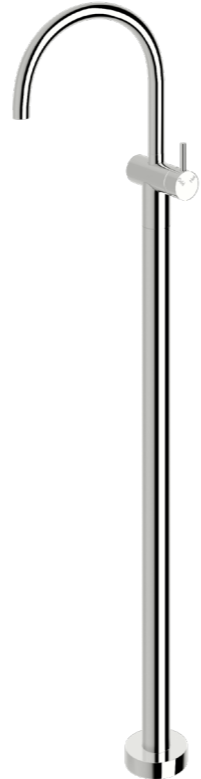

Floor mount basin mixer curved

Floor mount bath/basin mixers

Scala floor mount mixers create a visually striking effect. Suitable for use with your bath or basin, they can form a true centrepiece in your bathroom design.

Floor mount outlets

Scala floor mount outlets create a visually striking effect. Suitable for use with your bath and basin, they can form a true centrepiece in your bathroom design.