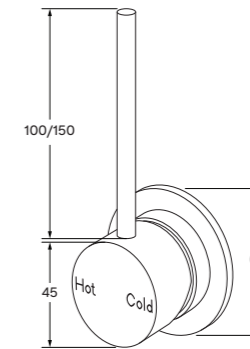

Top Mount Hob mixer (sink/basin)

Standard lever shower/bath mixer

Available in 40mm
Lever Length

Extended lever shower/bath mixer

Available in 100mm, 150mm
Lever Length

Diverter

Sink/basin mixers

You can continue the Scala look throughout your home by adding these sink or basin mixers to your laundry or kitchen.

Sink mixer curved spout large

WELS 4 star, 7.5 lt/min

(Available in Right and Left Hand)

Basin/sink mixer curved spout small

WELS 4 star, 7.5 lt/min

(Available in Right and Left Hand)

Sink mixer square spout large