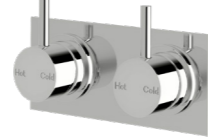

Curved wall basin mixer system

Comes with masterfit
WELS 6 star, 3.5 lt/min
Non-restricted model also available

Basin & Bath variants available in: 160mm, 200mm and 250mm