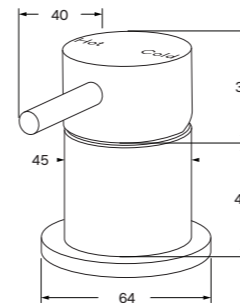

Extended basin mixer

WELS 5 star - 5 lt/min
WELS 6 star - 3.5 lt/min

Available in 40mm, 100mm,
150mm Lever Length

Available in 90mm, 130mm,
150mm Outlet Length

Mixers

Scala mixers are available in a number of options all bearing the signature Scala look. You can choose the standard or extended lever.

Top Mount Hob mixer (sink/basin)

Standard lever shower/bath mixer

Available in 40mm
Lever Length

Extended lever shower/bath mixer

Available in 100mm, 150mm
Lever Length

Diverter

Sink/basin mixers

You can continue the Scala look throughout your home by adding these sink or basin mixers to your laundry or kitchen.