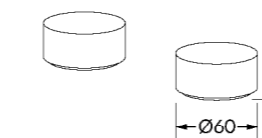

Pure tap sets offer a considered approach to creating beautiful spaces.

Basin Set

WELS 6 star - 4.5 lt/min

Basin Top Assembly

Vessel Basin Set

WELS 5 star - 5.0 lt/min

Wall Top Assembly

Bath Set