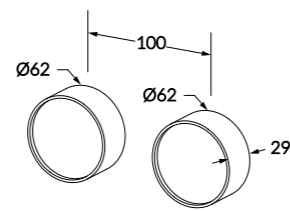

Progressive dual mixer system

Progressive bath mixer system with hand shower

Comes with masterfit

WELS 4 star - 7.5lt/min