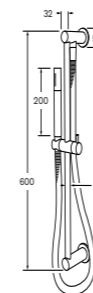

WELS 6 star - 3.5 lt/min
Basin available in: 160mm, 200mm and 250mm

Wall top assembly

Shower set

WELS 3 star, 8.5 lt/min

Washing machine stops

Rail Shower

WELS 3 star - 8.5 lt/min

Hand shower supply post set