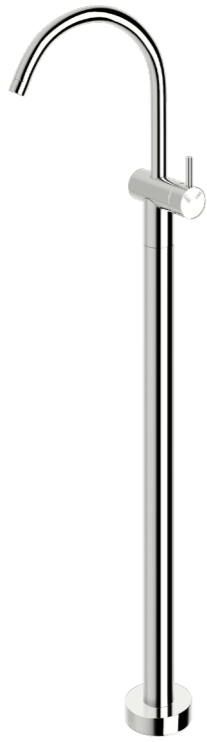

Floor mount bath mixer curve outlet

Floor mount bath/basin mixers

Scala floor mount mixers create a visually striking effect. Suitable for use with your bath or basin, they can form a true centrepiece in your bathroom design.

Floor mount outlets

Scala floor mount outlets create a visually striking effect. Suitable for use with your bath and basin, they can form a true centrepiece in your bathroom design.