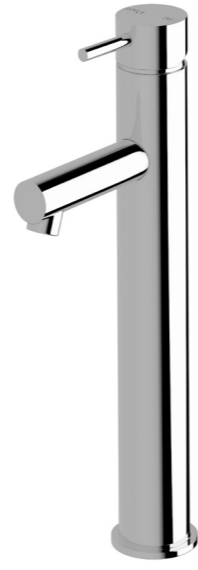

Available in 40mm, 100mm,
150mm Lever Length

Available in 90mm, 130mm,
150mm Outlet Length

Bidet mixer

Medium basin mixer

WELS 5 star - 5 lt/min

Available in 40mm, 100mm,
150mm Lever Length

Available in 90mm, 130mm,
150mm Outlet Length

Extended basin mixer

WELS 5 star - 5 lt/min
WELS 6 star - 3.5 lt/min

Available in 40mm, 100mm,
150mm Lever Length

Available in 90mm, 130mm,
150mm Outlet Length

Mixers

Scala mixers are available in a number of options all bearing the signature Scala look. You can choose the standard or extended lever.

Top Mount Hob mixer (sink/basin)

Standard lever shower/bath mixer

Available in 40mm
Lever Length

Extended lever shower/bath mixer

Available in 100mm, 150mm
Lever Length

Diverter

Sink/basin mixers

You can continue the Scala look throughout your home by adding these sink or basin mixers to your laundry or kitchen.

Sink mixer curved spout large

WELS 4 star, 7.5 lt/min

(Available in Right and Left Hand)

Basin/sink mixer curved spout small

WELS 4 star, 7.5 lt/min

(Available in Right and Left Hand)

Sink mixer square spout large