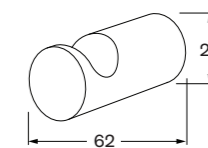

Straight toilet roll holder

Double spare toilet roll holder

Double toilet roll holder straight

Robe hook

Soap dish

Shower shelf

Vanity shelf

316 Marine Grade Stainless Steel