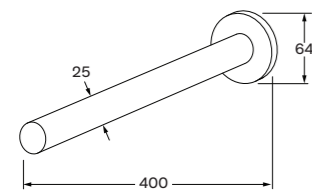

Guest towel rail

Towel bar

Single towel rail

700mm
900mm

Double towel rail

700mm
900mm

Toilet roll holder

Guest towel ring