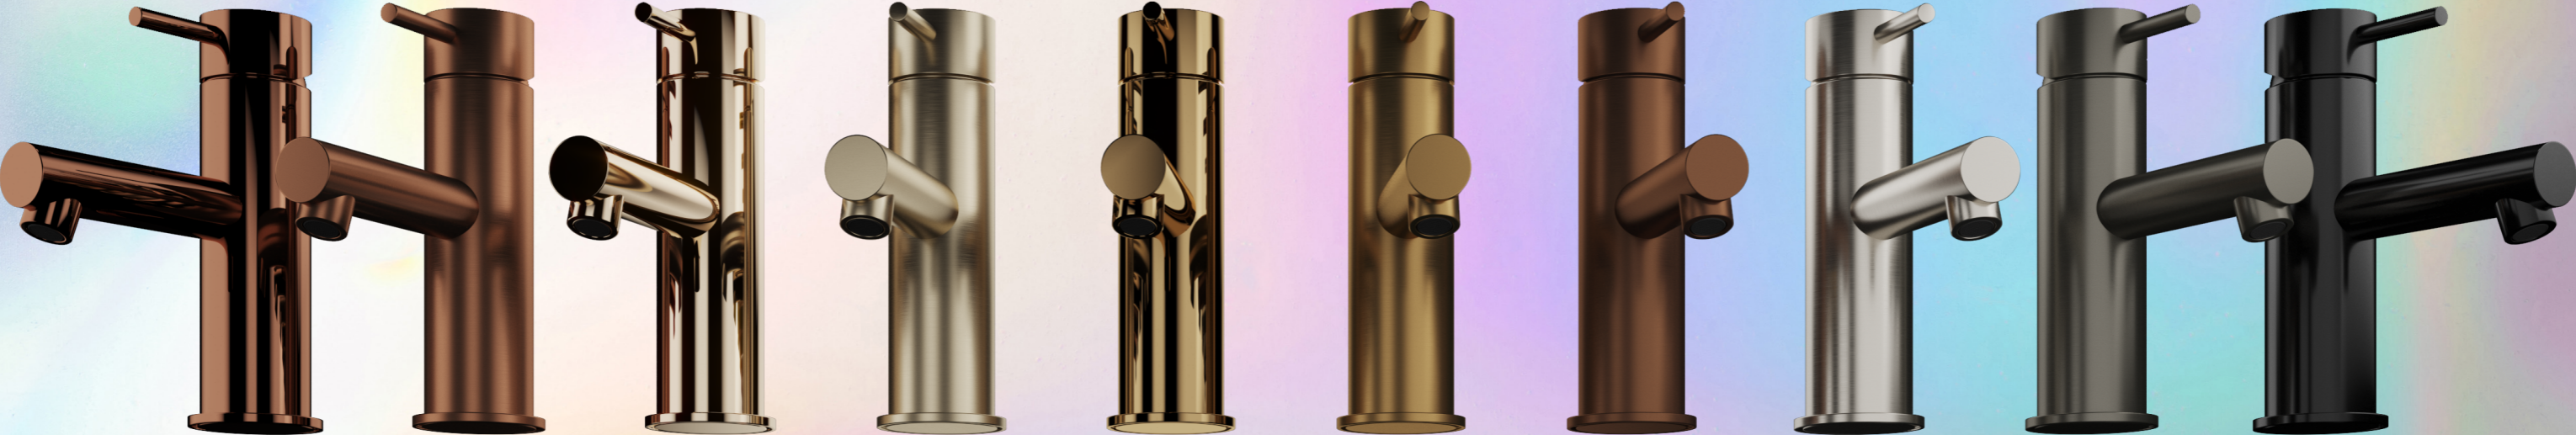

Introducing LUXPVD® the next generation of *finishes*

At Sussex, we have the bold ambition to be an innovative and world-class manufacturer. Our LUXPVD® technology reflects this design and engineering excellence by offering luxurious, unique, and exceptional finishes.

LUXPVD®

*Perfect finishes
every single time.*