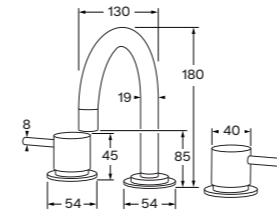

Basin set curved

WELS 5 star - 5 lt/min