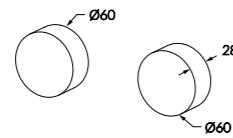

Basin & Bath variants available in: 150mm, 200mm and 250mm

Progressive dual mixer system

Comes with masterfit

Progressive mixer diverter system

Comes with masterfit

Progressive bath mixer system with hand shower