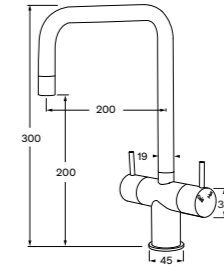

WELS 5 star, 5 lt/min

Twin handle sink mixer square spout large

WELS 5 star, 5 lt/min

Twin handle basin/sink mixer curved spout small

WELS 5 star, 5 lt/min

Mixer systems

Scala mixer systems are integrated with Sussex Masterfit. This labour-saving installation system requires minimal effort. Backplates, mixers and outlets fit perfectly every time.