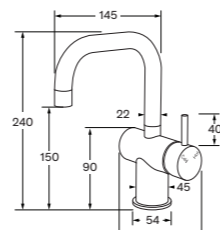

Sink mixer curved spout large

WELS 5 star, 5.5 lt/min

(Available in Right and Left Hand)

Basin/sink mixer curved spout small

WELS 5 star, 5.5 lt/min

(Available in Right and Left Hand)

Sink mixer square spout large

WELS 5 star, 5.5 lt/min

(Available in Right and Left Hand)

Basin/sink mixer square spout small

WELS 5 star, 5.5 lt/min

(Available in Right and Left Hand)

Sink mixer pullout

WELS 4 star, 6.5 lt/min

Gooseneck pullout sink mixer