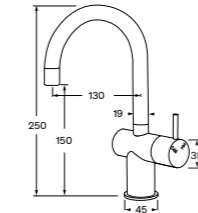

Sink mixer curved spout large

WELS 5 star, 5.5 lt/min

(Available in Right and Left Hand)

Basin/sink mixer curved spout small

WELS 5 star, 5.5 lt/min

(Available in Right and Left Hand)

Sink mixer square spout large

WELS 5 star, 5.5 lt/min

(Available in Right and Left Hand)

Basin/sink mixer square spout small

WELS 5 star, 5.5 lt/min

(Available in Right and Left Hand)

Sink mixer pullout

WELS 4 star, 6.5 lt/min

Gooseneck pullout sink mixer