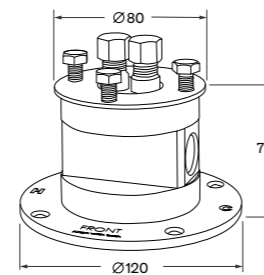

Required for all floor mount mixers installed.
Solid brass body for maximum strength.
Solid stainless steel base plate.