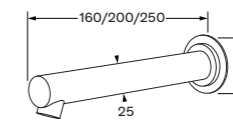

Swivel 25mm bath outlet curved

Available in: 200mm and 250mm

Straight wall outlet

WELS 5 star - 5 lt/min
Non-restricted model also available
Basin and bath available in: 160mm, 200mm and 250mm

25mm wall outlet curved