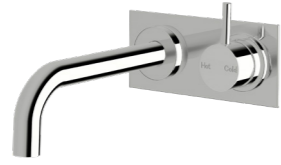

Straight wall basin mixer system

Comes with masterfit
WELS 6 star, 3.5 lt/min
Non-restricted model also available

Basin & Bath variants available in: 160mm, 200mm and 250mm