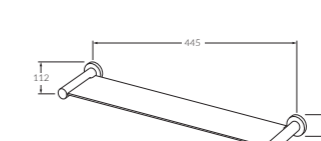

Double towel rail

Available in; 600mm and 780mm

Soap dish holder

Shower shelf

Vanity Shelf

Introducing

Pure Elementals

Where stone and metal are transformed into timeless expressions of design. From the cool strength of marble to the molten fluidity of hand-finished metal, these artisan works evoke the timeless resonance of creation itself.