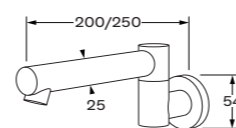

Available in: 200mm and 250mm

Swivel 25mm bath outlet curved