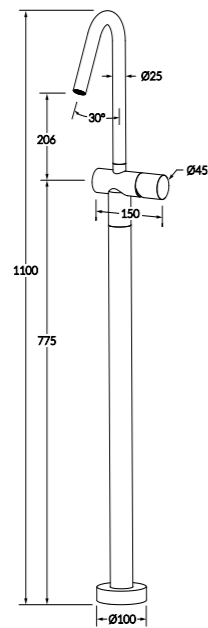

Accessories

Pure's circular accessories let you complete your bathroom with the Pure look.

Robe hook

Toilet roll holder

Double toilet roll holder

Guest towel rail

Single towel rail

Available in; 600mm and 780mm