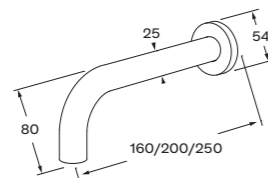

WELS 6 star - 3.5 lt/min

316 Stainless steel wall top assembly

316 Stainless steel sink mixer curved spout large

WELS 4 star - 7.5 lt/min

316 Stainless steel 25mm wall outlet curved

WELS 6 star - 3 lt/min

Basin and bath available in: 160mm, 200mm and 250mm