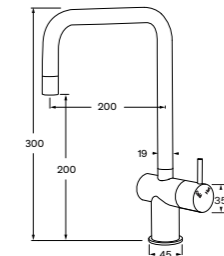

WELS 5 star, 5.5 lt/min

(Available in Right and Left Hand)

Basin/sink mixer square spout small

WELS 5 star, 5.5 lt/min

(Available in Right and Left Hand)

Sink mixer pullout

WELS 4 star, 6.5 lt/min

Gooseneck pullout sink mixer