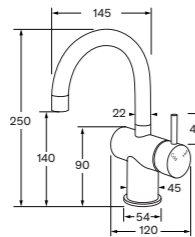

WELS 5 star, 5.5 lt/min

(Available in Right and Left Hand)

Basin/sink mixer square spout small

WELS 5 star, 5.5 lt/min

(Available in Right and Left Hand)

Sink mixer pullout

WELS 4 star, 6.5 lt/min

Gooseneck pullout sink mixer