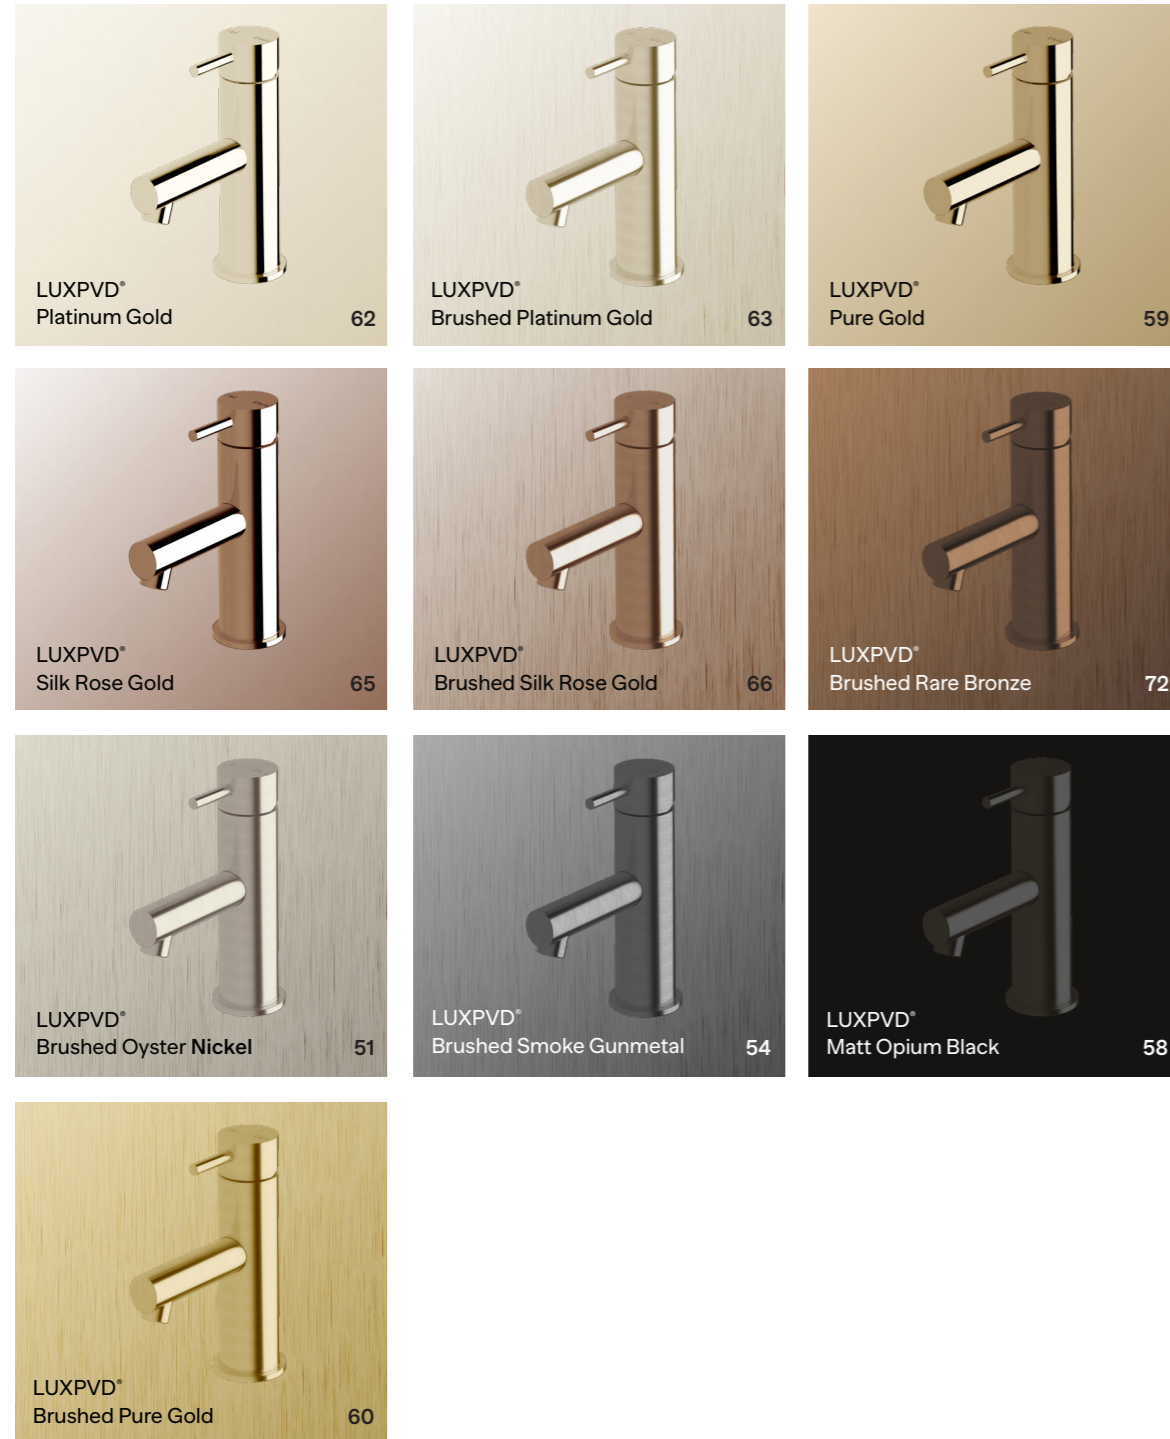

LUXPVD[®]

*Perfect finishes
every single time.*

LUXPVD®

Designer Finishes

Electroplated

Designer Finishes

Living

Paint