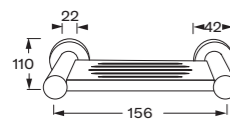

Straight toilet roll holder

Double spare toilet roll holder

Double toilet roll holder straight

Robe hook

Soap dish

Shower shelf

Vanity shelf

316 Marine Grade Stainless Steel