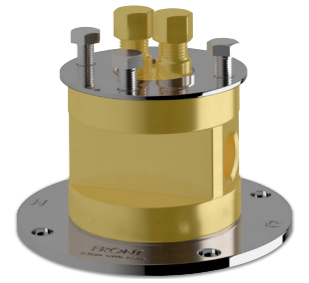

Floor mount mixer install kit

Floor mount bath/basin mixers

Scala floor mount mixers create a visually striking effect. Suitable for use with your bath or basin, they can form a true centrepiece in your bathroom design.

Floor mount outlets

Scala floor mount outlets create a visually striking effect. Suitable for use with your bath and basin, they can form a true centrepiece in your bathroom design.