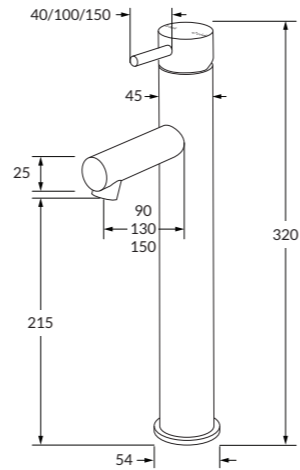

Extended basin mixer

WELS 5 star - 5 lt/min
WELS 6 star - 3.5 lt/min

Available in 40mm, 100mm,
150mm Lever Length

Available in 90mm, 130mm,
150mm Outlet Length