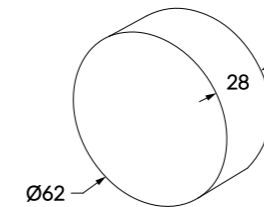

Pure Customisation

With Pure, the possibilities are endless.

Adding personal flair to your chosen tapware is a crowning moment in creating your beautiful bathroom. Like any rewarding design process, the final stages allow your unique vision to truly flourish. Pure's extensive range of finishes and textures present you with the perfect opportunity to do just that.

Step one

Choose your finish

Staying true to Pure's minimalist direction, six striking finishes* allow for adventurous contrasting or understated hues to shine.

*Also available in all Sussex Designer Finishes

Step two

Choose your texture

Designed to contrast and crafted to endure, Pure's textures add unique detail and enhanced tactility to its simple form.

Mixers

Made clear by its striking circular dial, Pure mixers reflects a calm balance between control and flow.

WELS 5 star - 5 lt/min

WELS 5 star - 5 lt/min

WELS 5 star - 5 lt/min

WELS 4 star - 6.5 lt/min

Top mount hob mixer

Shower bath mixer

Diverter