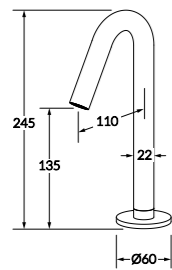

Available in: 150mm, 200mm and 250mm

Outlets

Pure outlets are intentional by design and shaped by form and light.

Basin outlet

WELS 5 star - 5.0 lt/min

Hob spa outlet

Vessel Basin Outlet

WELS 5 star - 5.0 lt/min

Basin / bath outlet

WELS 3 star - 8.0 lt/min

Basin & Bath variants available in: 150mm, 200mm and 250mm

Sink hob outlet pull out spray

WELS 4 star - 6.5 lt/min

Showers

Pure showers continue the collection's elegance and design and product offering.