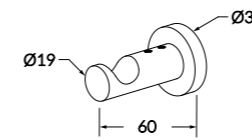

Toilet roll holder