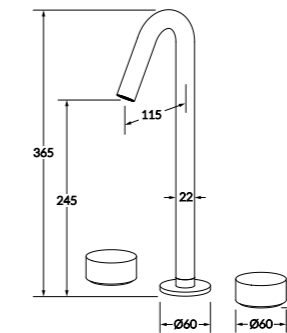

Comes with masterfit

WELS 4 star - 7.5lt/min

Basin / bath hostess system

Comes with masterfit

WELS 3 star - 8.0 lt/min

Basin & Bath variants available in: 150mm, 200mm and 250mm Left Hand or Right Hand

Tap Sets

Pure tap sets offer a considered approach to creating beautiful spaces.

Basin Set

WELS 6 star - 4.5 lt/min

Basin Top Assembly

Vessel Basin Set

WELS 5 star - 5.0 lt/min

Wall Top Assembly

Bath Set

Available in: 150mm, 200mm and 250mm

Outlets

Pure outlets are intentional by design and shaped by form and light.

Basin outlet

WELS 5 star - 5.0 lt/min

Hob spa outlet

Vessel Basin Outlet

WELS 5 star - 5.0 lt/min