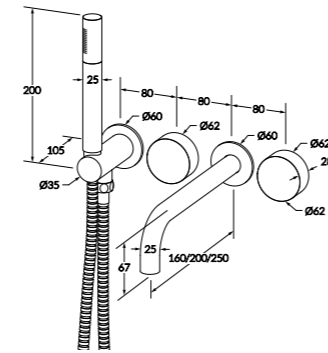

Progressive bath mixer system with hand shower

Comes with masterfit

WELS 4 star - 7.5lt/min