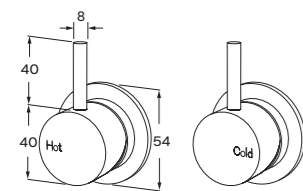

WELS 6 star - 3.5 lt/min

316 Stainless steel wall top assembly

316 Stainless steel sink mixer curved spout large

WELS 4 star - 7.5 lt/min

316 Stainless steel 25mm wall outlet curved

WELS 6 star - 3 lt/min

Basin and bath available in: 160mm, 200mm and 250mm