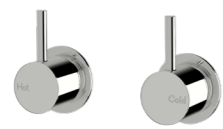

WELS 5 star - 5 lt/min
Basin & Bath variants available in: 160mm, 200mm and 250mm

WELS 6 star - 3.5 lt/min
Basin available in: 160mm, 200mm and 250mm

Wall top assembly