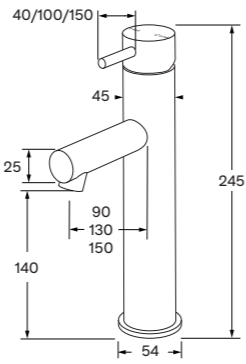

Available in 40mm, 100mm,
150mm Lever Length

Available in 90mm, 130mm,
150mm Outlet Length

Bidet mixer

Medium basin mixer

WELS 5 star - 5 lt/min

Available in 40mm, 100mm,
150mm Lever Length

Available in 90mm, 130mm,
150mm Outlet Length