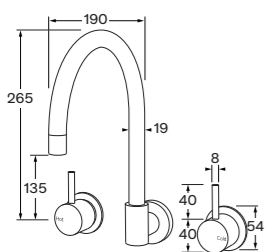

Tapware sets

Scala tapware sets all feature the signature geometric design that always makes this range so popular. All pieces in the range are sized proportionally.

WELS 3 star, 8 lt/min

WELS 3 star, 8 lt/min

WELS 3 star, 8 lt/min

WELS 3 star, 8 lt/min

Showers and outlets

Scala showers and outlets continue the range's clean elegant lines and timeless style. They work well in a variety of settings.

Swivel straight bath outlet

Available in: 200mm and 250mm

Swivel 25mm bath outlet curved

Available in: 200mm and 250mm

Straight wall outlet

WELS 5 star - 5 lt/min
Non-restricted model also available
Basin and bath available in: 160mm, 200mm and 250mm

25mm wall outlet curved

WELS 5 star - 5 lt/min
Non-restricted model also available
Basin and bath available in: 160mm, 200mm and 250mm

Straight wall basin or bath set

WELS 5 star - 5 lt/min
Basin & Bath variants available in: 160mm, 200mm and 250mm

WELS 6 star - 3.5 lt/min
Basin available in: 160mm, 200mm and 250mm

Wall top assembly

Shower set

WELS 3 star, 8.5 lt/min

Washing machine stops

WELS 3 star - 8.5 lt/min

WELS 3 star - 8.5 lt/min