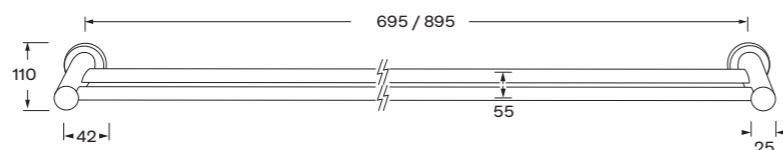

Guest towel rail

Towel bar

Single towel rail

700mm
900mm

Double towel rail

700mm
900mm

Toilet roll holder

Guest towel ring