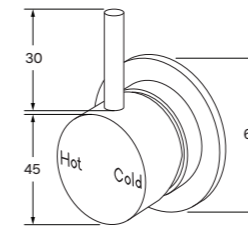

Extended lever shower/bath mixer

Available in 100mm, 150mm
Lever Length