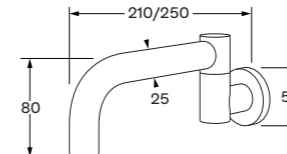

Available in: 200mm and 250mm

Straight wall outlet