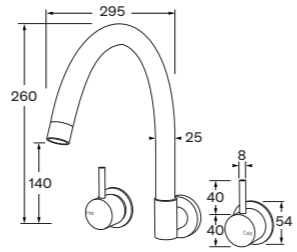

Wall sink set curved

WELS 3 star, 8 lt/min

Wall sink set square

WELS 3 star, 8 lt/min

Wall spa set curved

WELS 3 star, 8 lt/min

Wall sink set square

WELS 3 star, 8 lt/min