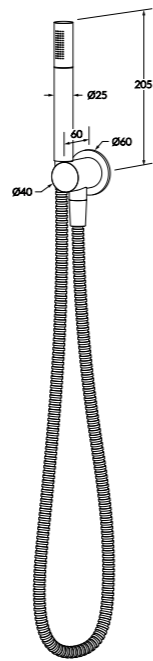

Showers

Pure showers continue the collection's elegance and design and product offering.

WELS 3 star - 8.0 lt/min WELS 3 star - 8.5 lt/min

WELS 3 star - 8.5 lt/min

WELS 3 star - 8.5 lt/min

WELS 3 star - 8.5 lt/min

Showers and Shower Arms

Pure showers and shower arms continue the collections elegance and design and product offering.

WELS 3 star - 8.5 lt/min v n

WELS 3 star - 8.5 lt/min

Shower head 250

WELS 3 star - 8.5 lt/min

Shower head 180

WELS 3 star - 8.5 lt/min

Available in 300 and 500