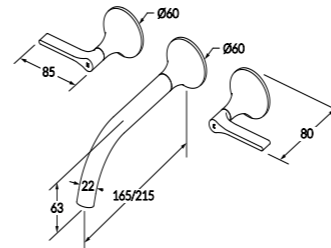

Comes with masterfit

WELS 5 star - 5lt/min (basin)

Basin & Bath variants available in: 165mm and 210mm

Wall basin/bath set

WELS 5 star - 5 lt/min (basin)

Basin & Bath variants available in: 165 mm and 210mm