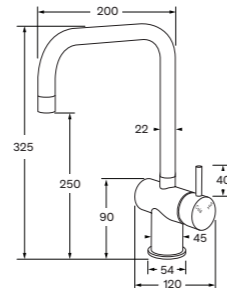

WELS 5 star, 5.5 lt/min

(Available in Right and Left Hand)

Basin/sink mixer square spout small

WELS 5 star, 5.5 lt/min

(Available in Right and Left Hand)

Sink mixer pullout

WELS 4 star, 6.5 lt/min

Gooseneck pullout sink mixer