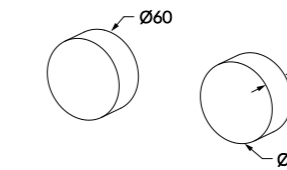

Pure tap sets offer a considered approach to creating beautiful spaces.

Basin Set

WELS 6 star - 4.5 lt/min

Basin Top Assembly

Vessel Basin Set

WELS 5 star - 5.0 lt/min

Wall Top Assembly

Bath Set