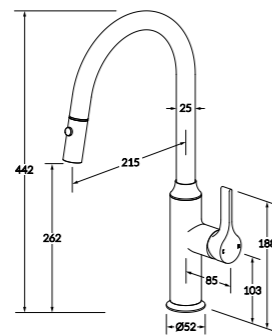

Tap sets

Oria tapware captures sculptural form and uncompromising integrity. Designed to stand apart, Oria embodies timeless nature with a quiet allure.

Basin mixer

WELS 5 star - 5 lt/min

Wall Mixer

Wall basin/bath mixer system

Comes with masterfit

WELS 5 star - 5lt/min (basin)

Basin & Bath variants available in: 165mm and 210mm

Wall basin/bath set

WELS 5 star - 5 lt/min (basin)

Basin & Bath variants available in: 165 mm and 210mm

Basin set

WELS 5 star - 5 lt/min

Wall top assembly

Sink mixer

WELS 5 star - 5 lt/min

Sink mixer pull out spray

WELS 5 star - 5.5 lt/min

Sink hob mixer pull out spray

WELS 5 star - 6 lt/min

Cross wall basin/bath set

WELS 5 star - 5 lt/min (basin)

Basin & Bath variants available in: 165 mm and 210mm

Cross basin set

WELS 5 star - 5 lt/min

Cross wall top assembly

Visit www.reece.co.nz to discover the complete Sussex collection