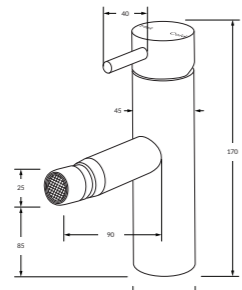

Available in 40mm, 100mm,
150mm Lever Length

Available in 90mm, 130mm,
150mm Outlet Length

Bidet mixer

Medium basin mixer

WELS 5 star - 5 lt/min

Available in 40mm, 100mm,
150mm Lever Length

Available in 90mm, 130mm,
150mm Outlet Length