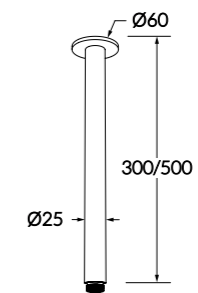

Shower head 250

WELS 3 star - 8.5 lt/min

Shower head 180

WELS 3 star - 8.5 lt/min

Hi-rise square arm

Hi-rise curved arm

Vertical Shower Arm

Available in 300 and 500