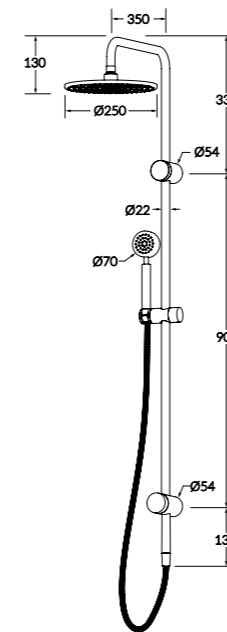

WELS 3 star - 8.5lt/min