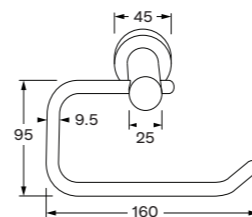

Guest towel rail

Towel bar

Single towel rail

700mm
900mm

Double towel rail

700mm
900mm

Toilet roll holder

Guest towel ring