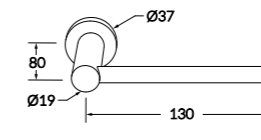

Double toilet roll holder