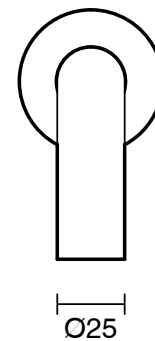

SUSSEX

Scala 25 Curved Bath Outlet 200mm PVD Brushed Gold Lead Free

51060

SPECIFICATIONS

Recommended Use	Residential;Commercial
Colour Finish	Brushed Gold
Primary Material	Lead Free Brass
Recommended Pressure Range	150 - 500 kPa as per AS3500
Max Continuous Working Temperature (deg C)	65
Min Continuous Working Temperature (deg C)	1

WARRANTY

Residential Use (Years)	40
Commercial Use (Years)	10

Please refer to Sussex Warranty page for full Terms and Conditions