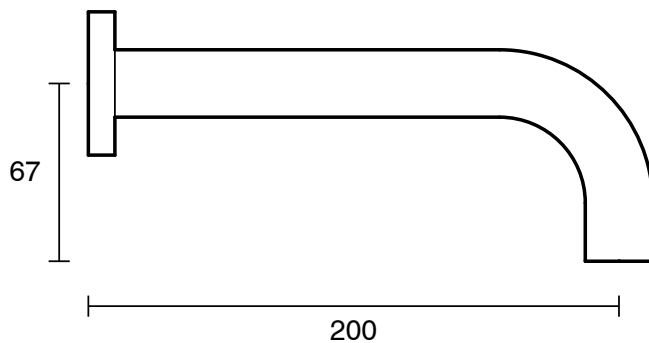

SUSSEX

Scala 25 Curved Bath Outlet 200mm PVD Brushed Gold Lead Free

51060

SPECIFICATIONS

Recommended Use	Residential;Commercial
Colour Finish	Brushed Gold
Primary Material	Lead Free Brass
Recommended Pressure Range	150 - 500 kPa as per AS3500
Max Continuous Working Temperature (deg C)	65
Min Continuous Working Temperature (deg C)	1

WARRANTY

Residential Use (Years)	40
Commercial Use (Years)	10

Please refer to Sussex Warranty page for full Terms and Conditions

Dimensions are nominal measurements only.

CLEANING RECOMMENDATIONS:

We recommend the use of soapy water or approved cleaners. This product should not be cleaned with abrasive materials. Damage caused by any improper treatment is not covered by the product warranty. Refer to Warranty Conditions

Disclaimer: Products in this specification manual must by regulation be installed by licensed and registered trade people. The manufacturer/distributor reserves the right to vary specifications or delete models from their range without prior notification. Dimensions are nominal measurements only. Dimensions and set-outs listed are correct at time of publication however the manufacturer/distributor takes no responsibility for printing errors.

Published 12/05/2026

To see the complete Sussex range go to www.reece.com.au