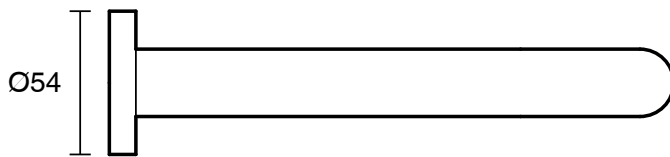

SUSSEX

Scala 25 Curved Bath Outlet 200mm PVD Brushed Gold Lead Free

51060

SPECIFICATIONS

Recommended Use	Residential;Commercial
Colour Finish	Brushed Gold
Primary Material	Lead Free Brass
Recommended Pressure Range	150 - 500 kPa as per AS3500
Max Continuous Working Temperature (deg C)	65
Min Continuous Working Temperature (deg C)	1

WARRANTY

Residential Use (Years)	40
Commercial Use (Years)	10

Please refer to Sussex Warranty page for full Terms and Conditions

Dimensions are nominal measurements only.

CLEANING RECOMMENDATIONS:

We recommend the use of soapy water or approved cleaners. This product should not be cleaned with abrasive materials. Damage caused by any improper treatment is not covered by the product warranty. Refer to Warranty Conditions

Disclaimer: Products in this specification manual must by regulation be installed by licensed and registered trade people. The manufacturer/distributor reserves the right to vary specifications or delete models from their range without prior notification. Dimensions are nominal measurements only. Dimensions and set-outs listed are correct at time of publication however the manufacturer/distributor takes no responsibility for printing errors.

Published 12/05/2026

To see the complete Sussex range go to www.reece.com.au