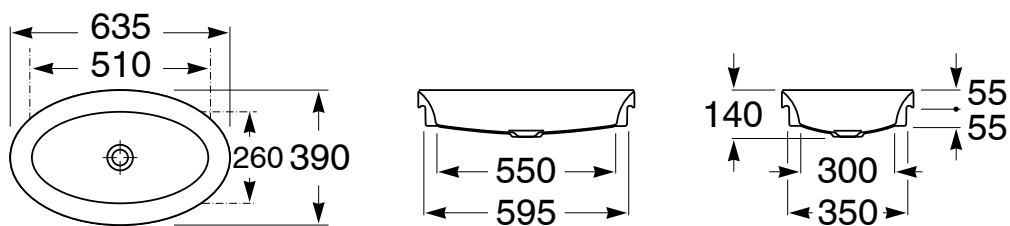

Roca Virginia Oval Semi Inset Basin 635mm x 390mm No Taphole White

9505572

SPECIFICATIONS

Recommended Use	Residential;Commercial
Primary Material	Vitreous China
Colour Finish	White
Bowl Capacity (L)	13.2
Weight (kg)	11.2
Taphole Configuration	None
Overflow Included	No
Plug & Waste Included	No

WARRANTY

Residential & Commercial Use (Years)	25
Spare Parts & Labour (Years)	1

Please refer to Roca Warranty page for full Terms and Conditions

Dimensions are nominal measurements only.

CLEANING RECOMMENDATIONS:

We recommend the use of soapy water or approved cleaners. This product should not be cleaned with abrasive materials. Damage caused by any improper treatment is not covered by the product warranty. Refer to Warranty Conditions

Disclaimer: Products in this specification manual must by regulation be installed by licensed and registered trade people. The manufacturer/distributor reserves the right to vary specifications or delete models from their range without prior notification. Dimensions are nominal measurements only. Dimensions and set-outs listed are correct at time of publication however the manufacturer/distributor takes no responsibility for printing errors.

Published 18/05/2026

To see the complete Roca range go to
www.reece.com.au