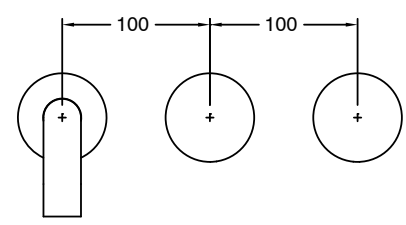

SUSSEX

Sussex Pure Wall Basin Hostess System 200mm PVD Brushed Bronze (3 Star) Lead Free

50795

SPECIFICATIONS

Recommended Use	Residential;Commercial
Colour Finish	Brushed Bronze
Primary Material	Lead Free Brass
Recommended Pressure Range	150 - 500 kPa as per AS3500
Max Continuous Working Temperature (deg C)	65
Min Continuous Working Temperature (deg C)	1

WARRANTY

Residential Use (Years)	40
Commercial Use (Years)	10

Please refer to Sussex Warranty page for full Terms and Conditions

Dimensions are nominal measurements only.

CLEANING RECOMMENDATIONS:

We recommend the use of soapy water or approved cleaners. This product should not be cleaned with abrasive materials. Damage caused by any improper treatment is not covered by the product warranty. Refer to Warranty Conditions

Disclaimer: Products in this specification manual must by regulation be installed by licensed and registered trade people. The manufacturer/distributor reserves the right to vary specifications or delete models from their range without prior notification. Dimensions are nominal measurements only. Dimensions and set-outs listed are correct at time of publication however the manufacturer/distributor takes no responsibility for printing errors.

Published 07/05/2026

To see the complete Sussex range go to www.reece.com.au