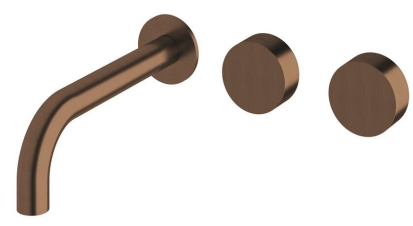

SUSSEX

Sussex Pure Wall Basin Hostess System 200mm PVD Brushed Bronze (3 Star) Lead Free

50795

SPECIFICATIONS

Recommended Use	Residential;Commercial
Colour Finish	Brushed Bronze
Primary Material	Lead Free Brass
Recommended Pressure Range	150 - 500 kPa as per AS3500
Max Continuous Working Temperature (deg C)	65
Min Continuous Working Temperature (deg C)	1

WARRANTY

Residential Use (Years)	40
Commercial Use (Years)	10

Please refer to Sussex Warranty page for full Terms and Conditions

Dimensions are nominal measurements only.

CLEANING RECOMMENDATIONS:

We recommend the use of soapy water or approved cleaners. This product should not be cleaned with abrasive materials. Damage caused by any improper treatment is not covered by the product warranty. Refer to Warranty Conditions

Disclaimer: Products in this specification manual must by regulation be installed by licensed and registered trade people. The manufacturer/distributor reserves the right to vary specifications or delete models from their range without prior notification. Dimensions are nominal measurements only. Dimensions and set-outs listed are correct at time of publication however the manufacturer/distributor takes no responsibility for printing errors.

Published 07/05/2026

To see the complete Sussex range go to www.reece.com.au