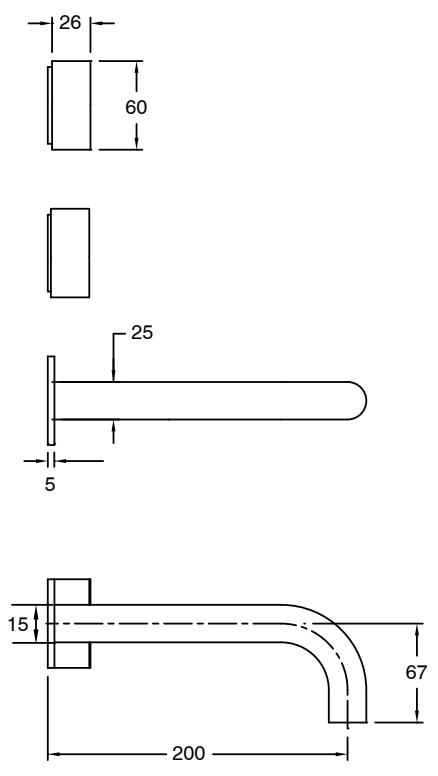

SUSSEX

Sussex Pure Wall Basin Hostess System 200mm PVD Brushed Bronze (3 Star) Lead Free

50795

SPECIFICATIONS

Recommended Use	Residential;Commercial
Colour Finish	Brushed Bronze
Primary Material	Lead Free Brass
Recommended Pressure Range	150 - 500 kPa as per AS3500
Max Continuous Working Temperature (deg C)	65
Min Continuous Working Temperature (deg C)	1

WARRANTY

Residential Use (Years)	40
Commercial Use (Years)	10

Please refer to Sussex Warranty page for full Terms and Conditions

Dimensions are nominal measurements only.

CLEANING RECOMMENDATIONS:

We recommend the use of soapy water or approved cleaners. This product should not be cleaned with abrasive materials. Damage caused by any improper treatment is not covered by the product warranty. Refer to Warranty Conditions

Disclaimer: Products in this specification manual must by regulation be installed by licensed and registered trade people. The manufacturer/distributor reserves the right to vary specifications or delete models from their range without prior notification. Dimensions are nominal measurements only. Dimensions and set-outs listed are correct at time of publication however the manufacturer/distributor takes no responsibility for printing errors.

Published 07/05/2026

To see the complete Sussex range go to www.reece.com.au