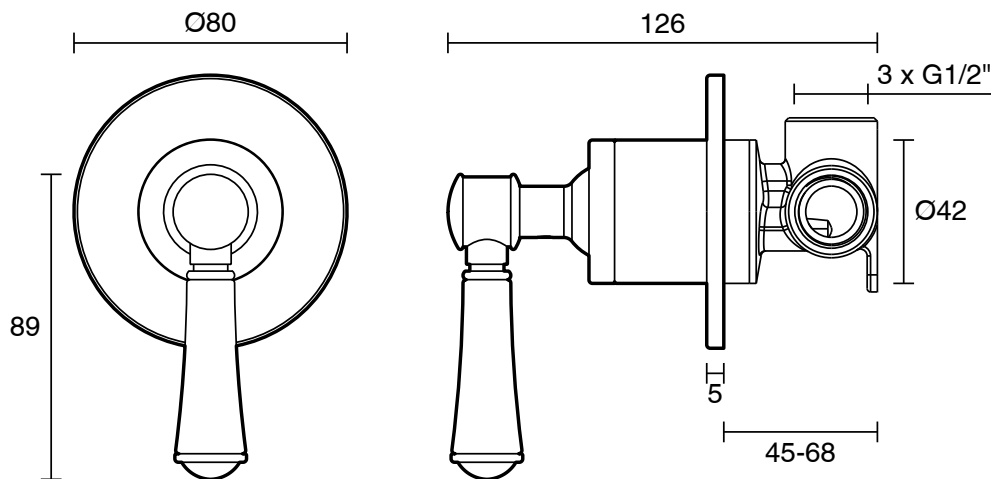

Posh Canterbury Shower Mixer with Porcelain Handle and Small Cover Plate Matte Black

2266984

SPECIFICATIONS	
Recommended Use	Residential;Commercial
Colour Finish	Matte Black
Primary Material	Lead Free Brass
Recommended Pressure Range	150 - 500 kPa per AS3500
Max Continuous Working Pressure (kPa)	500
Max Continuous Working Temperature (deg C)	65
Min Continuous Working Temperature (deg C)	5
Hot Water Unit Suitability	Storage Tank;Continuous Flow
WARRANTY	
Residential & Commercial Use (Years)	25
Spare Parts & Labour (Years)	1
<i>Please refer to Posh Warranty Page for full Terms and Conditions</i>	