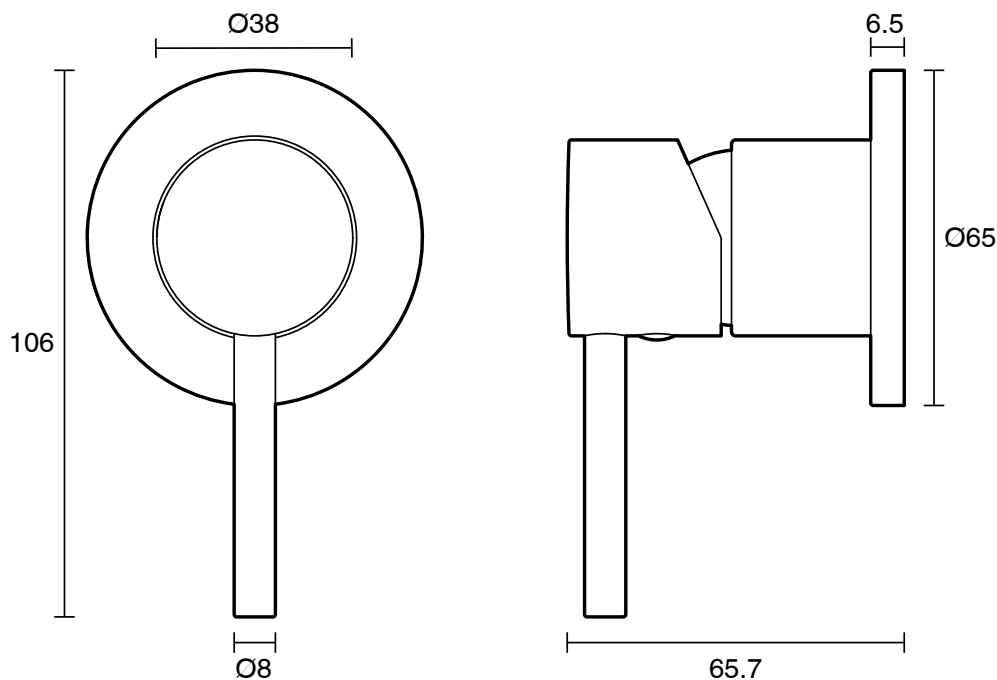

mizu

Mizu Drift Shower Mixer Kit Matte Black Lead Free

2267368

SPECIFICATIONS	
Recommended Use	Residential;Commercial
Colour Finish	Matte Black
Primary Material	Lead Free Brass
Recommended Pressure Range	150 - 500 kPa as per AS3500
Max Continuous Working Temperature (deg C)	65
Min Continuous Working Temperature (deg C)	5
WARRANTY	
Residential & Commercial Use (Years)	25
Spare Parts & Labour (Years)	1
<i>Please refer to Mizu Warranty page for full Terms and Conditions</i>	

Disclaimer: Products in this specification manual must by regulation be installed by licensed and registered trade people. The manufacturer/distributor reserves the right to vary specifications or delete models from their range without prior notification. Dimensions are nominal measurements only. Dimensions and set-outs listed are correct at time of publication however the manufacturer/distributor takes no responsibility for printing errors.