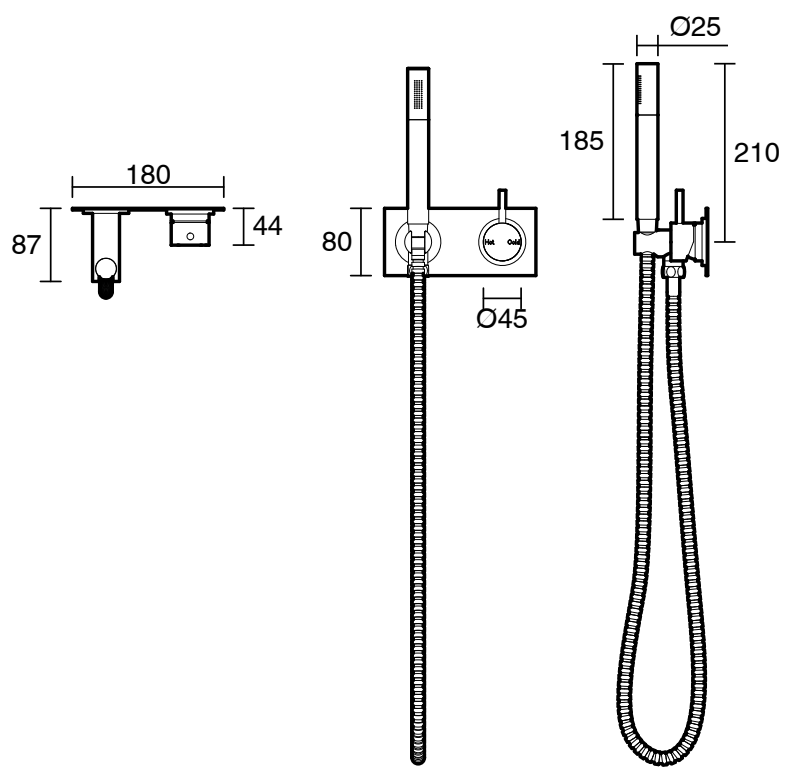

SUSSEX

Sussex Scala Mixer Tap Handshower System Chrome (3 Star)

2262935

SPECIFICATIONS

Recommended Use	Residential;Commercial
Colour Finish	Polished Chrome
Primary Material	Brass
Recommended Pressure Range	150 - 500 kPa as per AS3500
Max Continuous Working Temperature (deg C)	65
Min Continuous Working Temperature (deg C)	1

WARRANTY

Residential Use (Years)	40
Commercial Use (Years)	10

Please refer to Sussex Warranty page for full Terms and Conditions

Dimensions are nominal measurements only.

CLEANING RECOMMENDATIONS:

We recommend the use of soapy water or approved cleaners. This product should not be cleaned with abrasive materials. Damage caused by any improper treatment is not covered by the product warranty. Refer to Warranty Conditions

Disclaimer: Products in this specification manual must by regulation be installed by licensed and registered trade people. The manufacturer/distributor reserves the right to vary specifications or delete models from their range without prior notification. Dimensions are nominal measurements only. Dimensions and set-outs listed are correct at time of publication however the manufacturer/distributor takes no responsibility for printing errors.

Published 16/04/2026

To see the complete Sussex range go to www.reece.com.au