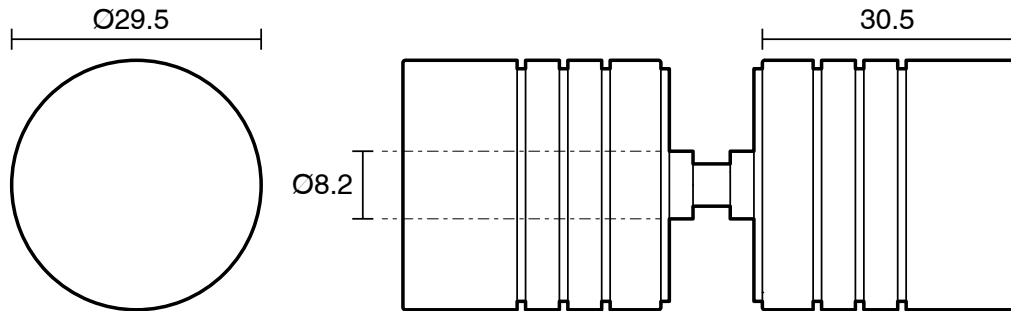

KADO

Kado Lux Frameless Shower Screen Door Knob Brushed Gunmetal

1705954

SPECIFICATIONS

Recommended Use	Residential;Commercial
Colour Finish	Brushed Gunmetal
Primary Material	Stainless Steel
Mounting	Product Surface

WARRANTY

Residential & Commercial Use (Years)	25
Spare Parts & Labour (Years)	1

Please refer to Kado Warranty Page for full Terms and Conditions

Dimensions are nominal measurements only.

CLEANING RECOMMENDATIONS:

We recommend the use of soapy water or approved cleaners. This product should not be cleaned with abrasive materials. Damage caused by any improper treatment is not covered by the product warranty. Refer to Warranty Conditions

Disclaimer: Products in this specification manual must by regulation be installed by licensed and registered trade people. The manufacturer/distributor reserves the right to vary specifications or delete models from their range without prior notification. Dimensions are nominal measurements only. Dimensions and set-outs listed are correct at time of publication however the manufacturer/distributor takes no responsibility for printing errors.

Published 01/04/2026

To see the complete Kado range go to
www.reece.com.au