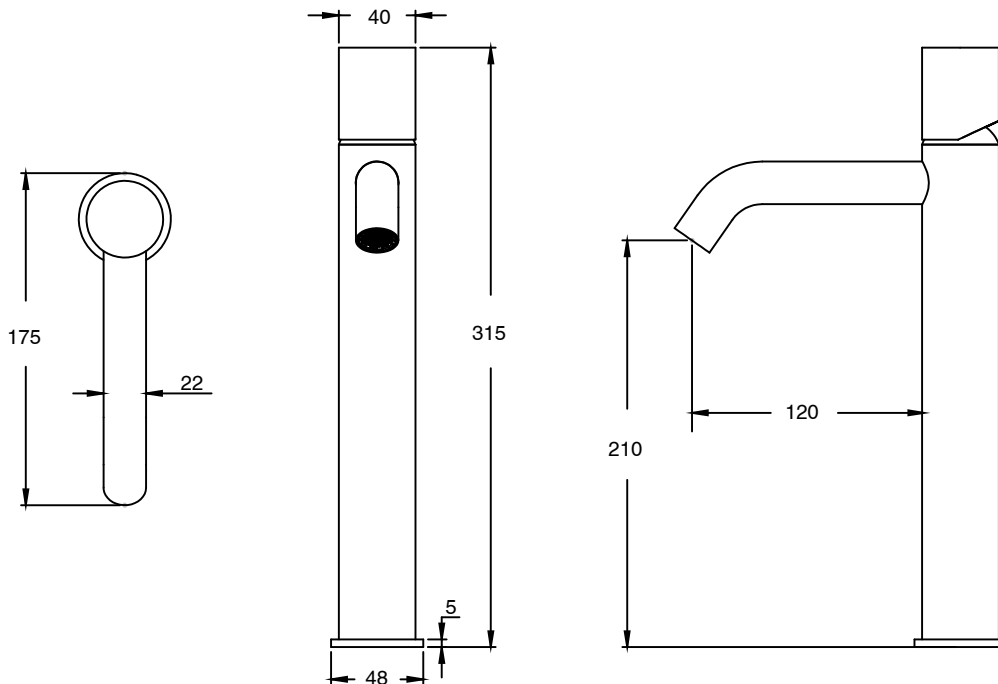

SUSSEX

**Sussex Pure Extended Basin Mixer Curved with Linear Textured Handles PVD Brushed Gold (5 Star)
Lead Free
49822**

SPECIFICATIONS	
Recommended Use	Residential;Commercial
Colour Finish	Brushed Gold
Primary Material	Lead Free Brass
Recommended Pressure Range	150 - 500 kPa as per AS3500
Max Continuous Working Temperature (deg C)	65
Min Continuous Working Temperature (deg C)	1
WARRANTY	
Residential Use (Years)	40
Commercial Use (Years)	10
<i>Please refer to Sussex Warranty page for full Terms and Conditions</i>	

Disclaimer: Products in this specification manual must by regulation be installed by licensed and registered trade people. The manufacturer/distributor reserves the right to vary specifications or delete models from their range without prior notification. Dimensions are nominal measurements only. Dimensions and set-outs listed are correct at time of publication however the manufacturer/distributor takes no responsibility for printing errors.