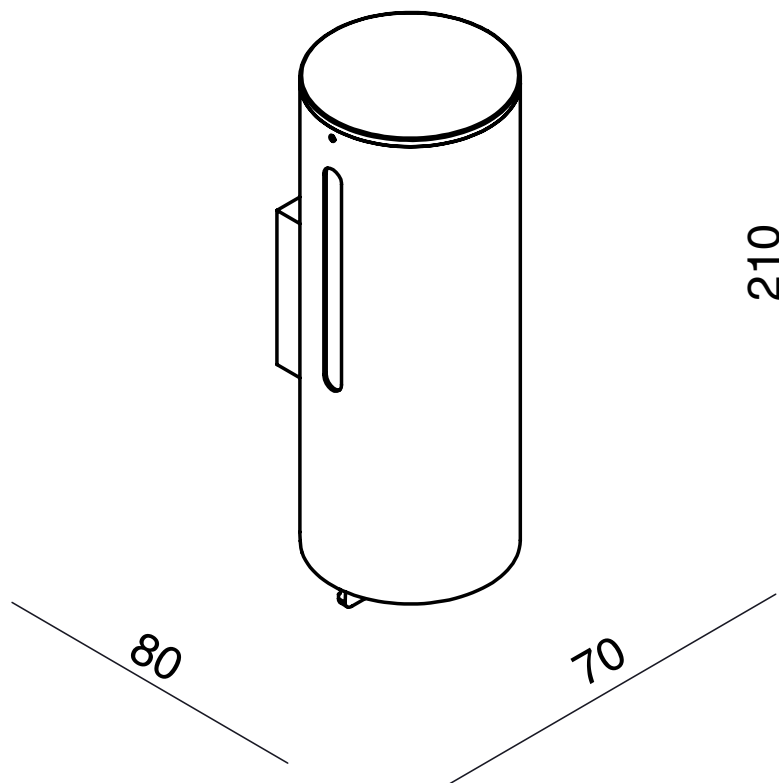

mizu

Mizu Drift Metal Wall Mount Soap Dispenser 300ml Chrome

9504263

SPECIFICATIONS	
Recommended Use	Residential;Commercial
Colour Finish	Polished Chrome
Primary Material	Stainless Steel
WARRANTY	
Residential & Commercial Use (Years)	25
Spare Parts & Labour (Years)	1
<i>Please refer to Mizu Warranty page for full Terms and Conditions</i>	