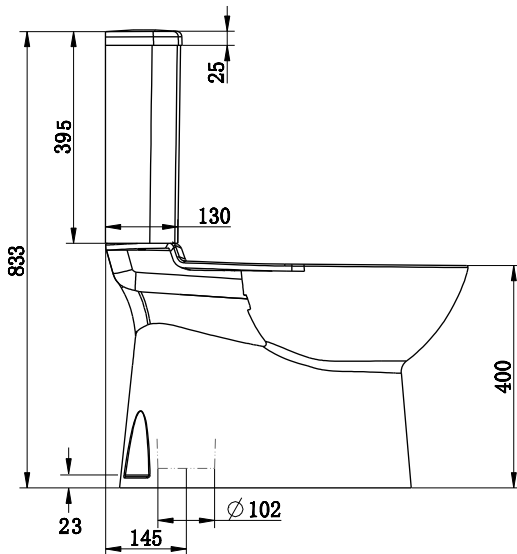

## Posh Domaine Close Coupled Rimless Toilet Suite S Trap with Soft Close Quick Release Seat White (4 Star)

SPECIFICATIONS	
Recommended Use	Residential;Commercial
Material	Vitreous China
Colour	White
Weight of Pan	24.7 kg
Weight of Cistern	10 kg
Water Inlet Position	Bottom Inlet (Reversible)
Inlet Valve Pressure Rating	500kPa
Pan Fixing	Fixed to floor using fixing bolts (not supplied) and bedded with sealant
Toilet Seat	Soft Close Quick Release
Rim Configuration	Rimless
Outlet Type	S Trap
S Trap Setout	145 mm

WARRANTY	
Residential & Commercial Use (Years)	25
Spare Parts & Labour (Years)	1

Please refer to Posh Warranty Page for full Terms and Conditions

Dimensions are nominal measurements only.

**Disclaimer:** Products in this specification manual must by regulation be installed by licensed and registered trade people. The manufacturer/distributor reserves the right to vary specifications or delete models from their range without prior notification. Dimensions are nominal measurements only. Dimensions and set-outs listed are correct at time of publication however the manufacturer/distributor takes no responsibility for printing errors.