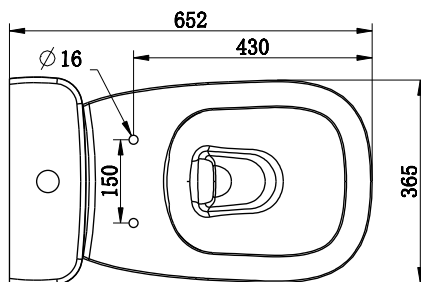

## Posh Domaine Close Coupled Rimless Toilet Suite S Trap with Soft Close Quick Release Seat White (4 Star)

SPECIFICATIONS	
Recommended Use	Residential;Commercial
Material	Vitreous China
Colour	White
Weight of Pan	24.7 kg
Weight of Cistern	10 kg
Water Inlet Position	Bottom Inlet (Reversible)
Inlet Valve Pressure Rating	500kPa
Pan Fixing	Fixed to floor using fixing bolts (not supplied) and bedded with sealant
Toilet Seat	Soft Close Quick Release
Rim Configuration	Rimless
Outlet Type	S Trap
S Trap Setout	145 mm

WARRANTY	
Residential & Commercial Use (Years)	25
Spare Parts & Labour (Years)	1

Please refer to Posh Warranty Page for full Terms and Conditions

Dimensions are nominal measurements only.

**Disclaimer:** Products in this specification manual must by regulation be installed by licensed and registered trade people. The manufacturer/distributor reserves the right to vary specifications or delete models from their range without prior notification. Dimensions are nominal measurements only. Dimensions and set-outs listed are correct at time of publication however the manufacturer/distributor takes no responsibility for printing errors.