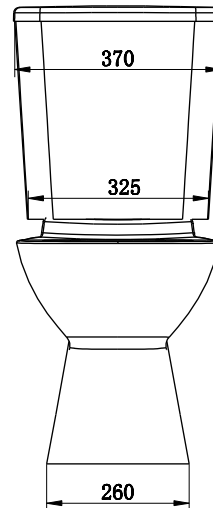

## Posh Domaine Close Coupled Rimless Toilet Suite S Trap with Soft Close Quick Release Seat White (4 Star)

SPECIFICATIONS	
Recommended Use	Residential;Commercial
Material	Vitreous China
Colour	White
Weight of Pan	24.7 kg
Weight of Cistern	10 kg
Water Inlet Position	Bottom Inlet (Reversible)
Inlet Valve Pressure Rating	500kPa
Pan Fixing	Fixed to floor using fixing bolts (not supplied) and bedded with sealant
Toilet Seat	Soft Close Quick Release
Rim Configuration	Rimless
Outlet Type	S Trap
S Trap Setout	145 mm

WARRANTY	
Residential & Commercial Use (Years)	25
Spare Parts & Labour (Years)	1

Please refer to Posh Warranty Page for full Terms and Conditions

Dimensions are nominal measurements only.

**Disclaimer:** Products in this specification manual must by regulation be installed by licensed and registered trade people. The manufacturer/distributor reserves the right to vary specifications or delete models from their range without prior notification. Dimensions are nominal measurements only. Dimensions and set-outs listed are correct at time of publication however the manufacturer/distributor takes no responsibility for printing errors.