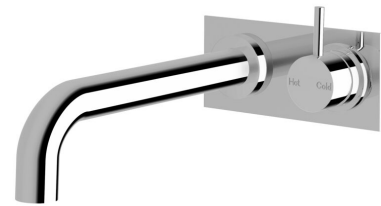

## Sussex Scala 32mm Curved Bath Mixer Tap Outlet System Right Hand 250mm Outlet Chrome

2263067

SPECIFICATIONS	
Recommended Use	Residential;Commercial
Colour Finish	Polished Chrome
Primary Material	Brass
Recommended Pressure Range	150 - 500 kPa as per AS3500
Max Continuous Working Temperature (deg C)	65
Min Continuous Working Temperature (deg C)	1
WARRANTY	
Residential Use (Years)	40
Commercial Use (Years)	10
<i>Please refer to Sussex Warranty page for full Terms and Conditions</i>	