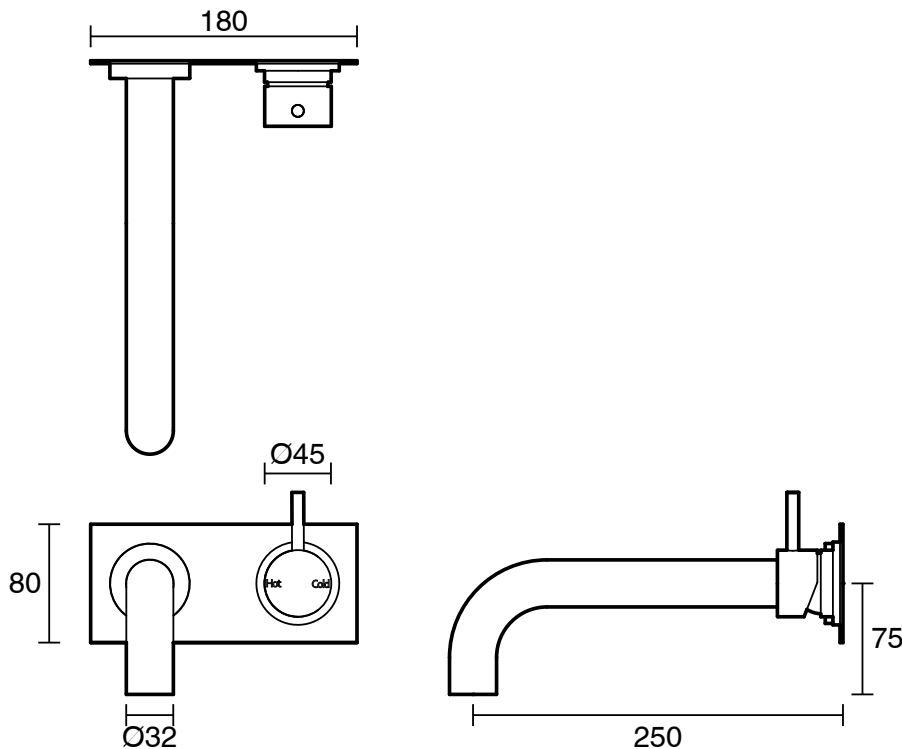

## Sussex Scala 32mm Curved Bath Mixer Tap Outlet System Right Hand 250mm Outlet Chrome

2263067

SPECIFICATIONS	
Recommended Use	Residential;Commercial
Colour Finish	Polished Chrome
Primary Material	Brass
Recommended Pressure Range	150 - 500 kPa as per AS3500
Max Continuous Working Temperature (deg C)	65
Min Continuous Working Temperature (deg C)	1
WARRANTY	
Residential Use (Years)	40
Commercial Use (Years)	10
<i>Please refer to Sussex Warranty page for full Terms and Conditions</i>	

Dimensions are nominal measurements only.