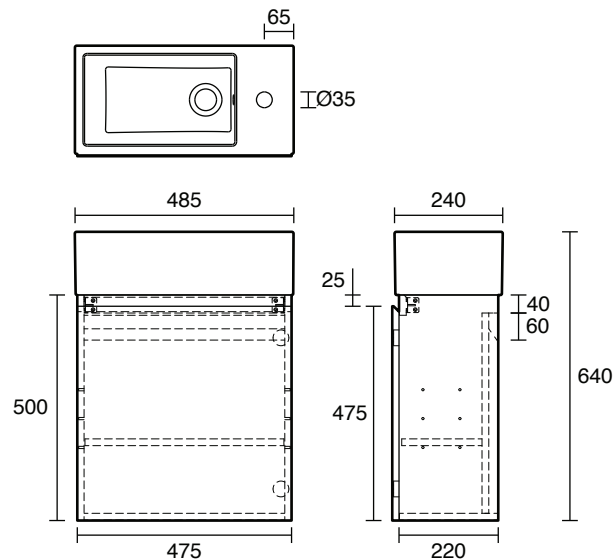

WARRANTY

Residential & Commercial Use (Years)	10
Spare Parts & Labour (Years)	1

Please refer to Posh Warranty Page for full Terms and Conditions