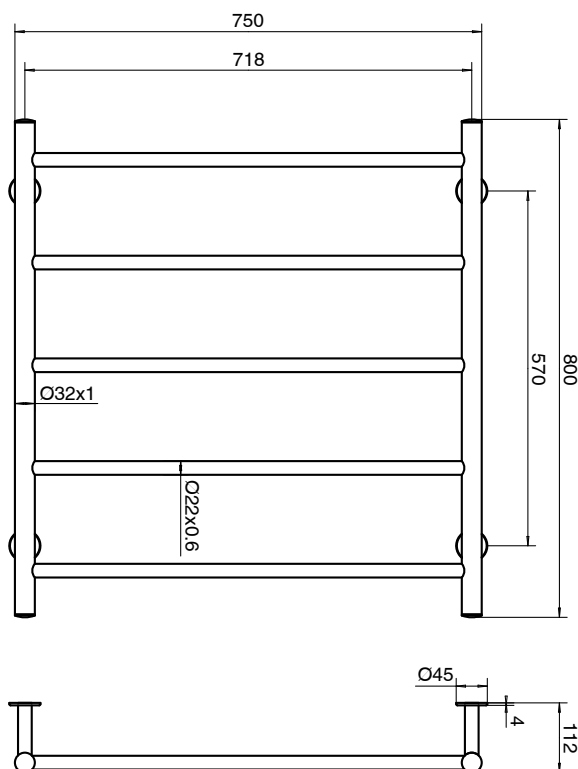

mizu

Mizu Drift MK2 750 x 800mm Heated Towel Rail Only (Less Transformer) Matte Black

9511181

SPECIFICATIONS

Recommended Use	Residential;Commercial
Colour Finish	Matte Black
Primary Material	Stainless Steel 304
Mounting	Wall
Electrical Connection Type	Hardwired
Heating Method	Dry Element
Power Supply (V)	24V AC
IP Rating	IP45

WARRANTY

Residential & Commercial Use (Years)	10
Spare Parts & Labour (Years)	1

Please refer to Mizu Warranty page for full Terms and Conditions

Dimensions are nominal measurements only.

CLEANING RECOMMENDATIONS:

We recommend the use of soapy water or approved cleaners. This product should not be cleaned with abrasive materials. Damage caused by any improper treatment is not covered by the product warranty. Refer to Warranty Conditions

Disclaimer: Products in this specification manual must by regulation be installed by licensed and registered trade people. The manufacturer/distributor reserves the right to vary specifications or delete models from their range without prior notification. Dimensions are nominal measurements only. Dimensions and set-outs listed are correct at time of publication however the manufacturer/distributor takes no responsibility for printing errors.

Published 01/04/2026

To see the complete Mizu range go to www.reece.com.au